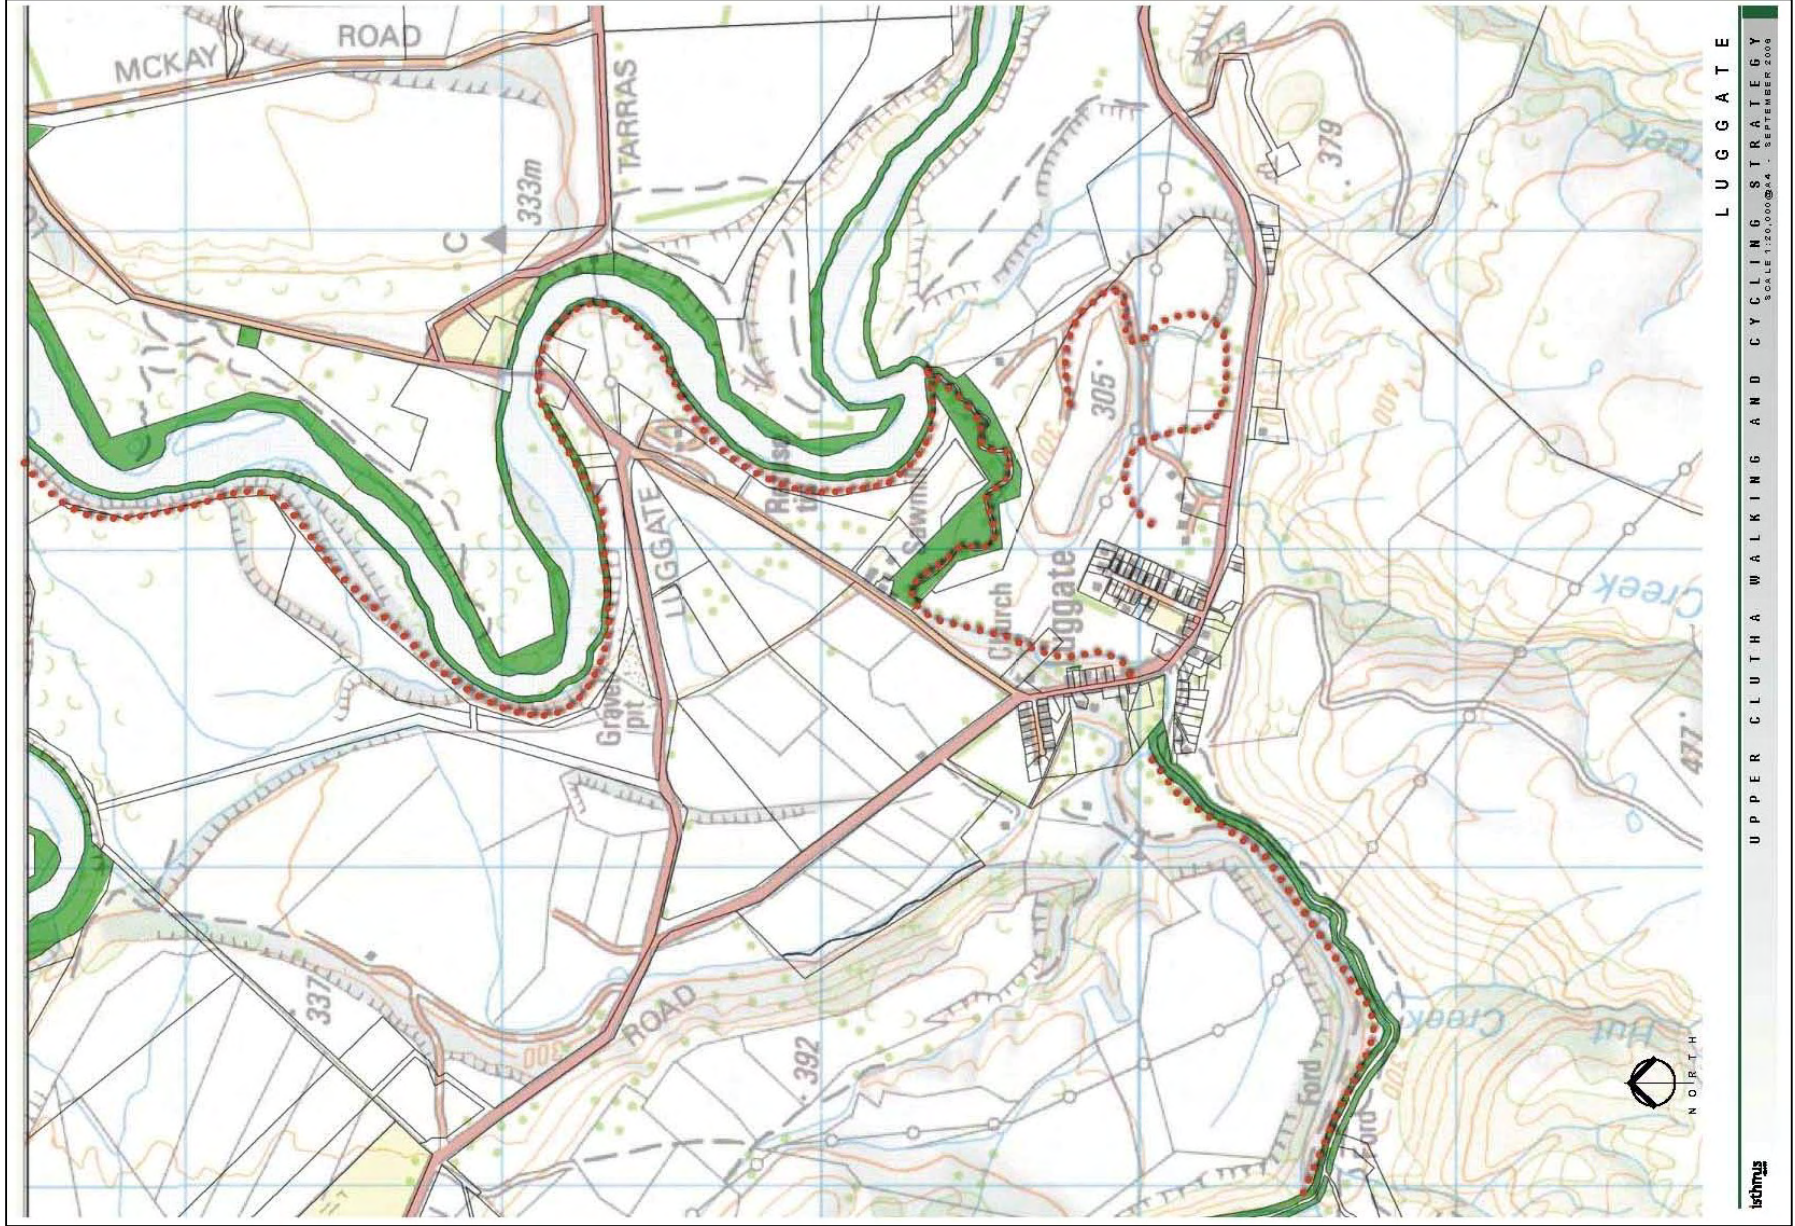

Luggate

UPPER CLUTHA WALKING AND CYCLING STRATEGY
SCALE 1:20,000 (REVISED SEPTEMBER 2005)

Technique

LUGGATE