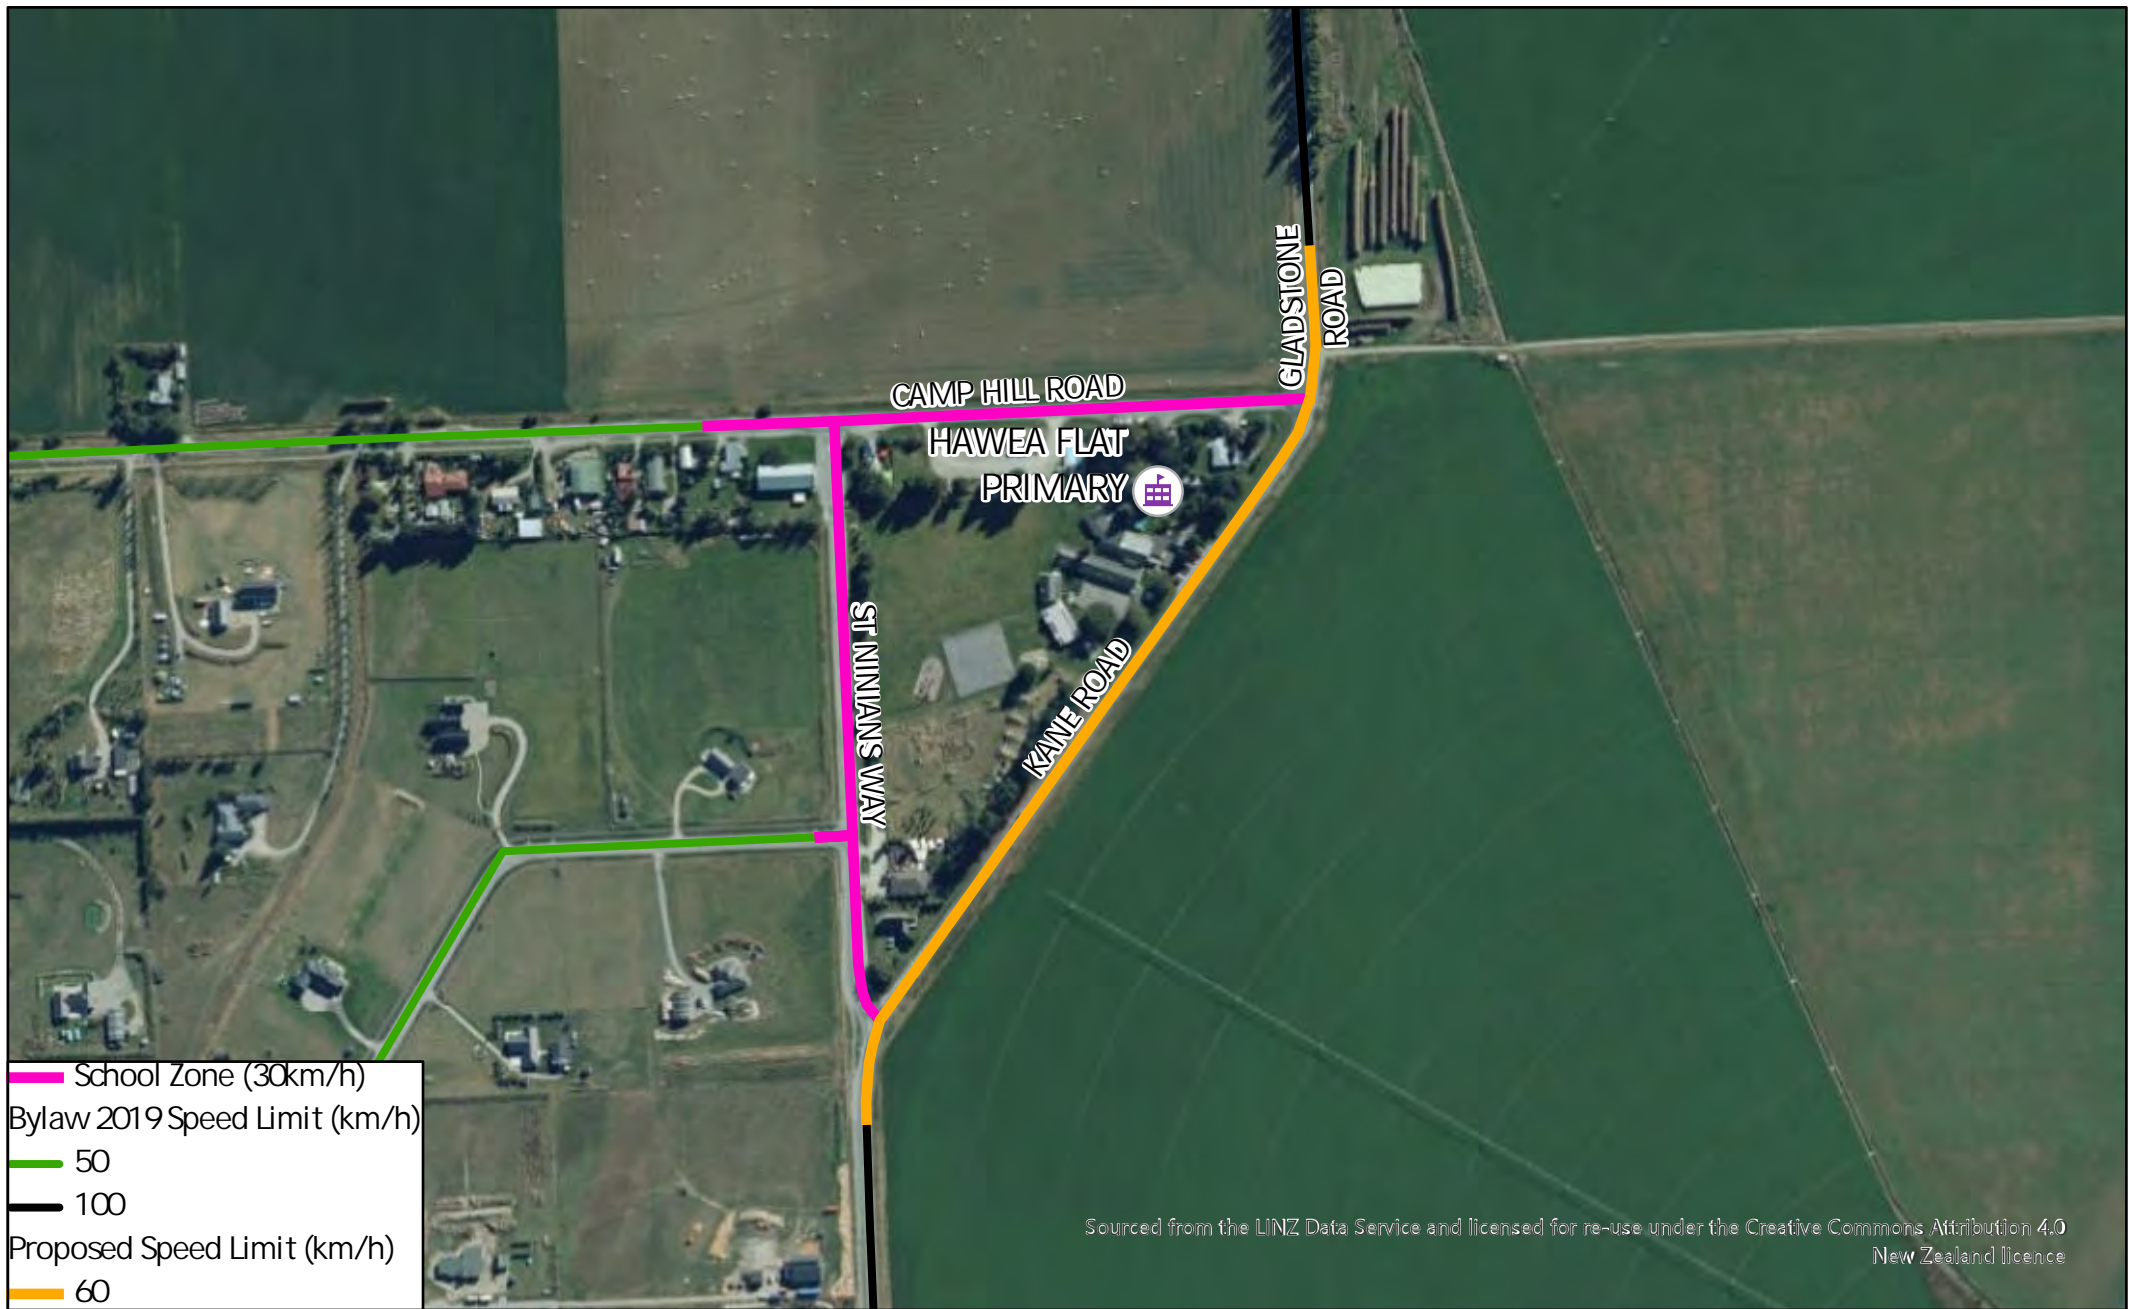

— School Zone (30km/h)
 Bylaw 2019 Speed Limit (km/h)
— 40

Sourced from the LINZ Data Service and licensed for re-use under the Creative Commons Attribution 4.0 New Zealand licence

Date: 19/05/2021
Scale 1:2,462

Date: 19/05/2021
 Scale 1:1,576