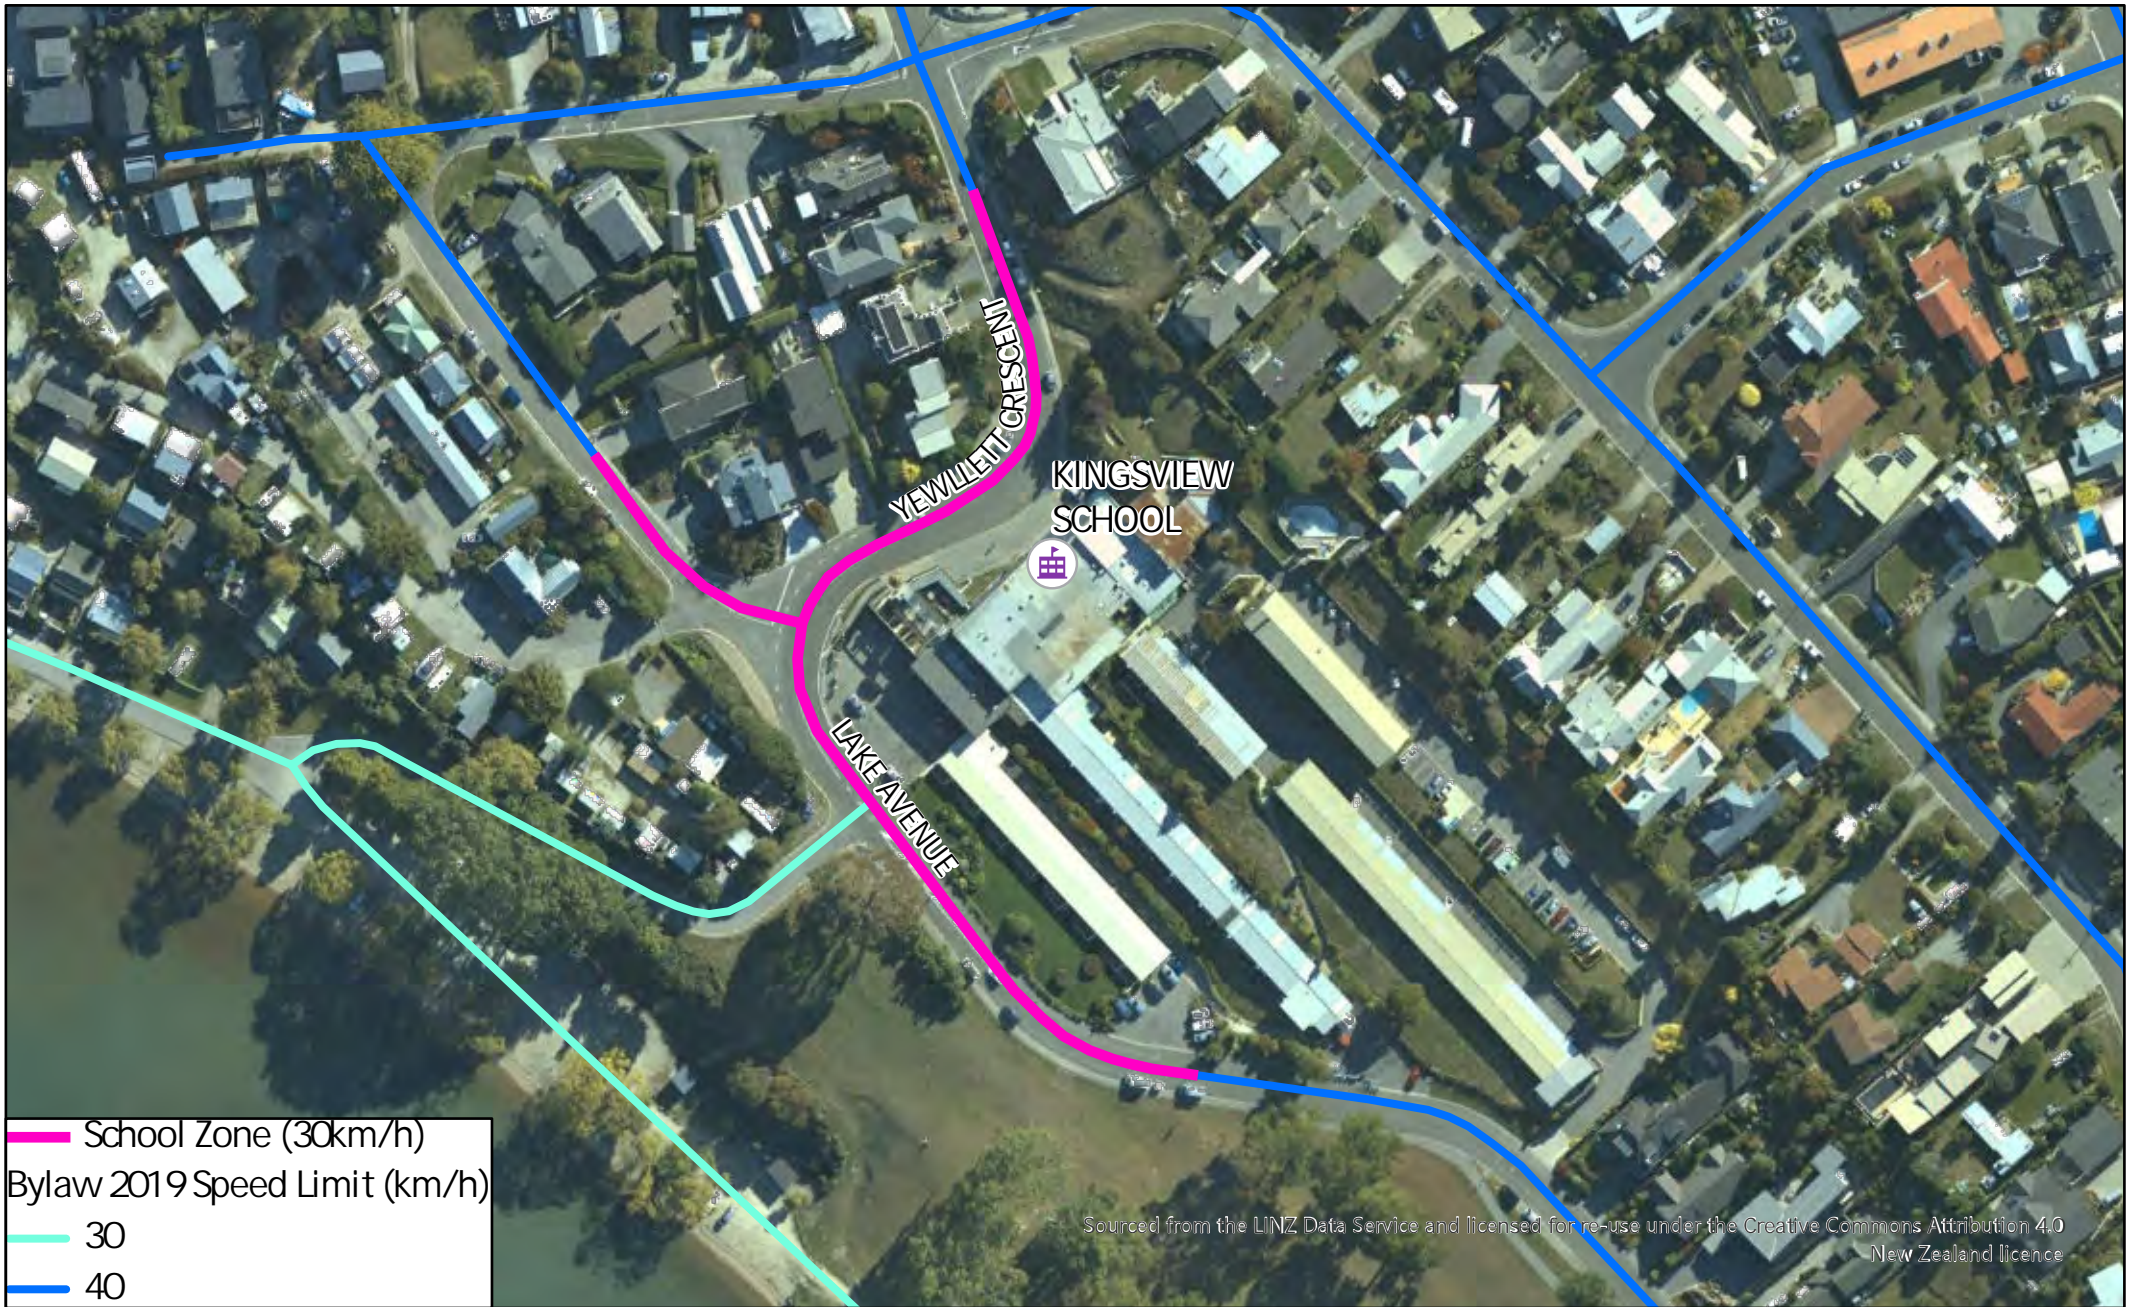

— School Zone (30km/h)
 Bylaw 2019 Speed Limit (km/h)
— 40

Sourced from the LINZ Data Service and licensed for re-use under the Creative Commons Attribution 4.0 New Zealand licence

Date: 19/05/2021
Scale 1:2,462

Date: 19/05/2021
 Scale 1:1,576