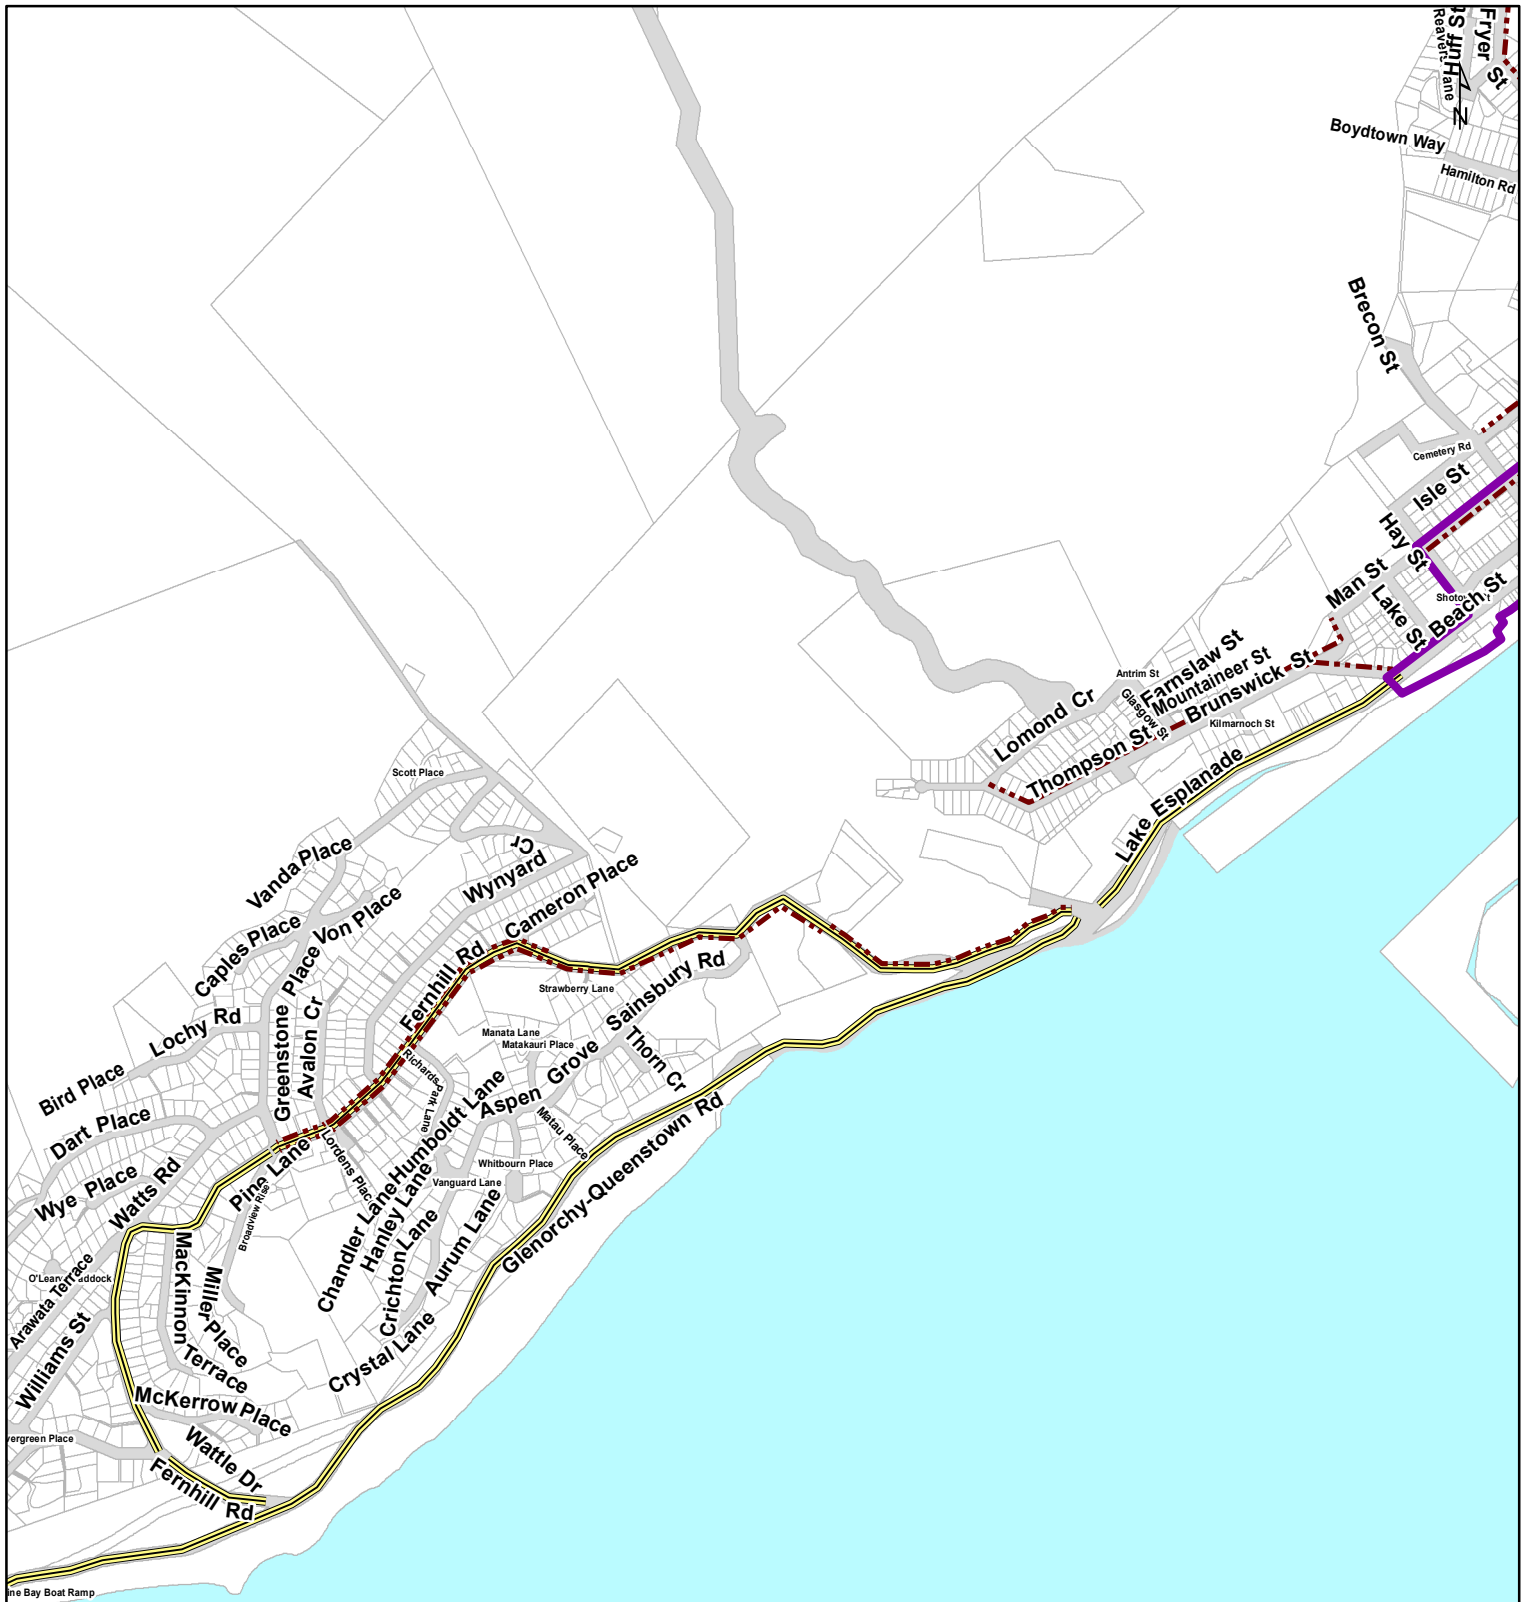

Snow Clearing - Road

Priority

- 1a
- 1b

Snow Clearing - Footpath

Town Centre

- All footpaths within will be cleared