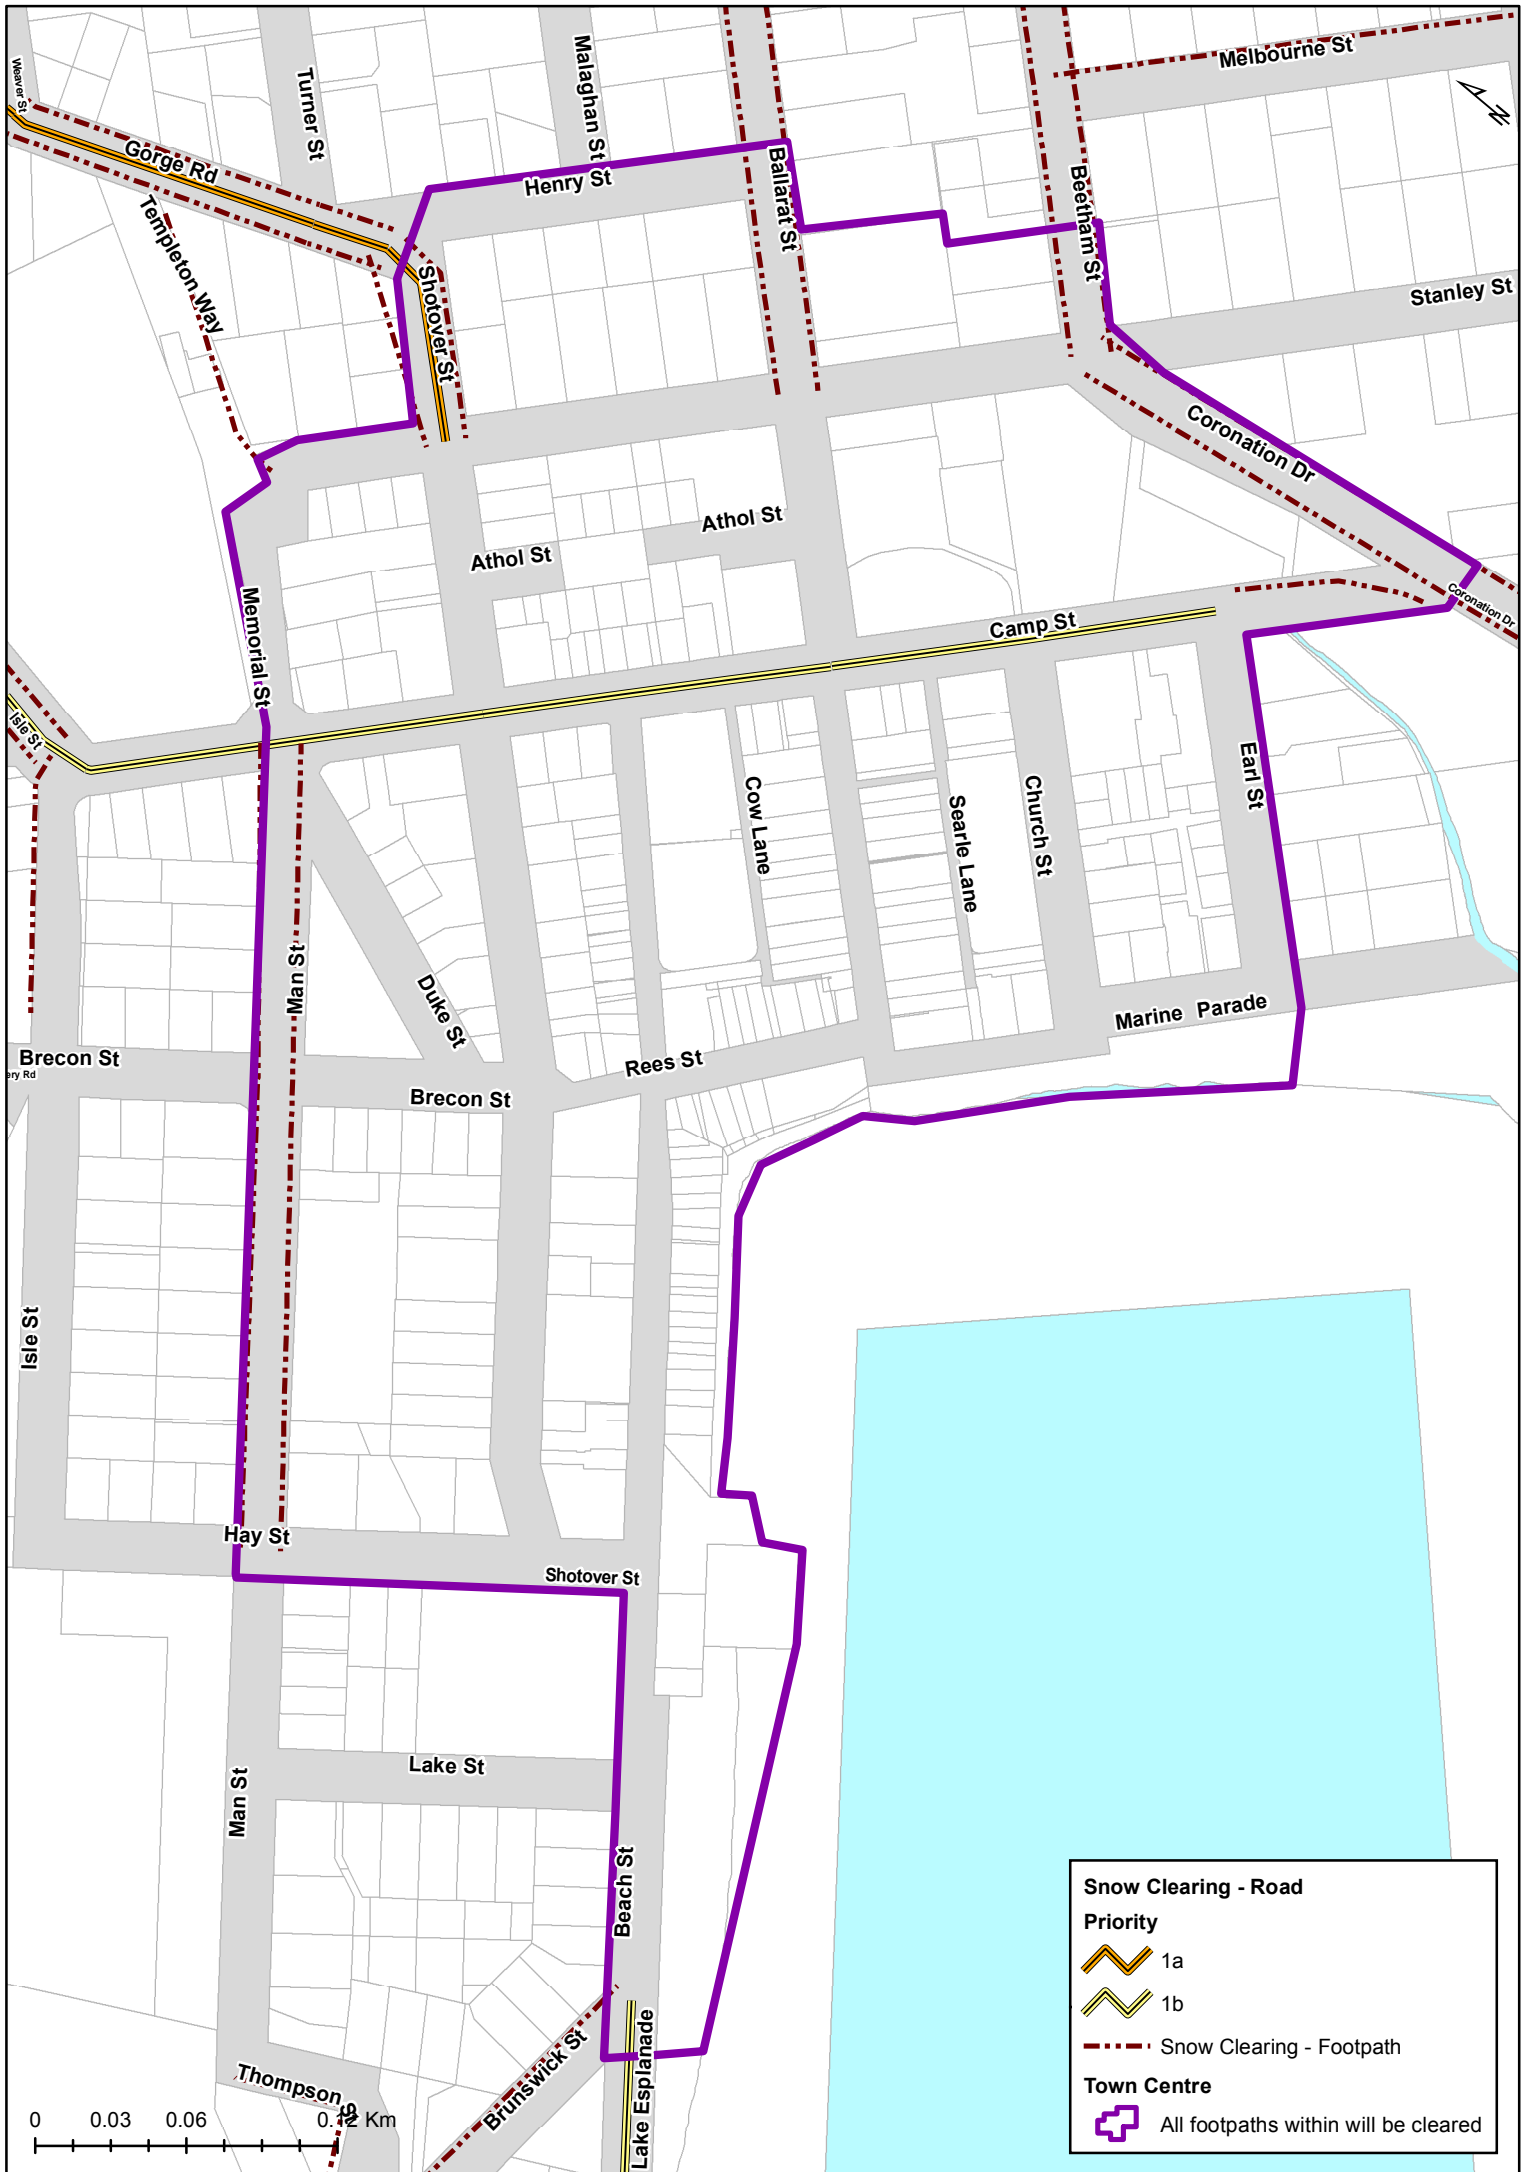

Snow Clearing - Road

Priority

-  1a
-  1b

 Snow Clearing - Footpath

Town Centre

 All footpaths within will be cleared

0 0.2 0.4 0.8 Km

Snow Clearing - Road

Priority

-  1a
-  1b

 Snow Clearing - Footpath

Town Centre

-  All footpaths within will be cleared

0 0.03 0.06 0.12 Km

Snow Clearing - Road

Priority

0 0.25 0.5 1 Km

Snow Clearing - Road

Priority

- 1a
- 1b

--- Snow Clearing - Footpath

Town Centre

All footpaths within will be cleared

Map labels include: Hansen Rd, Frankton-Ladies Mile Hwy, Grant Rd, Joe O'Connell Dr, Frankton Rd, Towne Place, Yewlett Cr, Gray St, Stewart St, McBride St, Kaurau Rd, Birse St, Ross St, Lake Ave, Shoreline Rd, Frankton Beach Access, Sir Henry Wigley Dr, Allan Cr, Boyes Cr, Wainot Ave, Douglas St, Lucas Place, Humphrey St, Southberg Ave, Robertson St, Alta Place, Riverside Dr, Elm Tree Ave, Willow Place, Alpine Lakes Dr, Peninsula Rd, Kingston Rd, Rastus Burn, Hawthorne Dr, Tex Smith Lane, and River Beach Ave.

0 0.05 0.1 0.2 Km

Frankton-Ladies Mile Hwy

Howards Dr

Sylvan St

Orbell Dr

Howards Dr

Luna Place

Manorburn Place