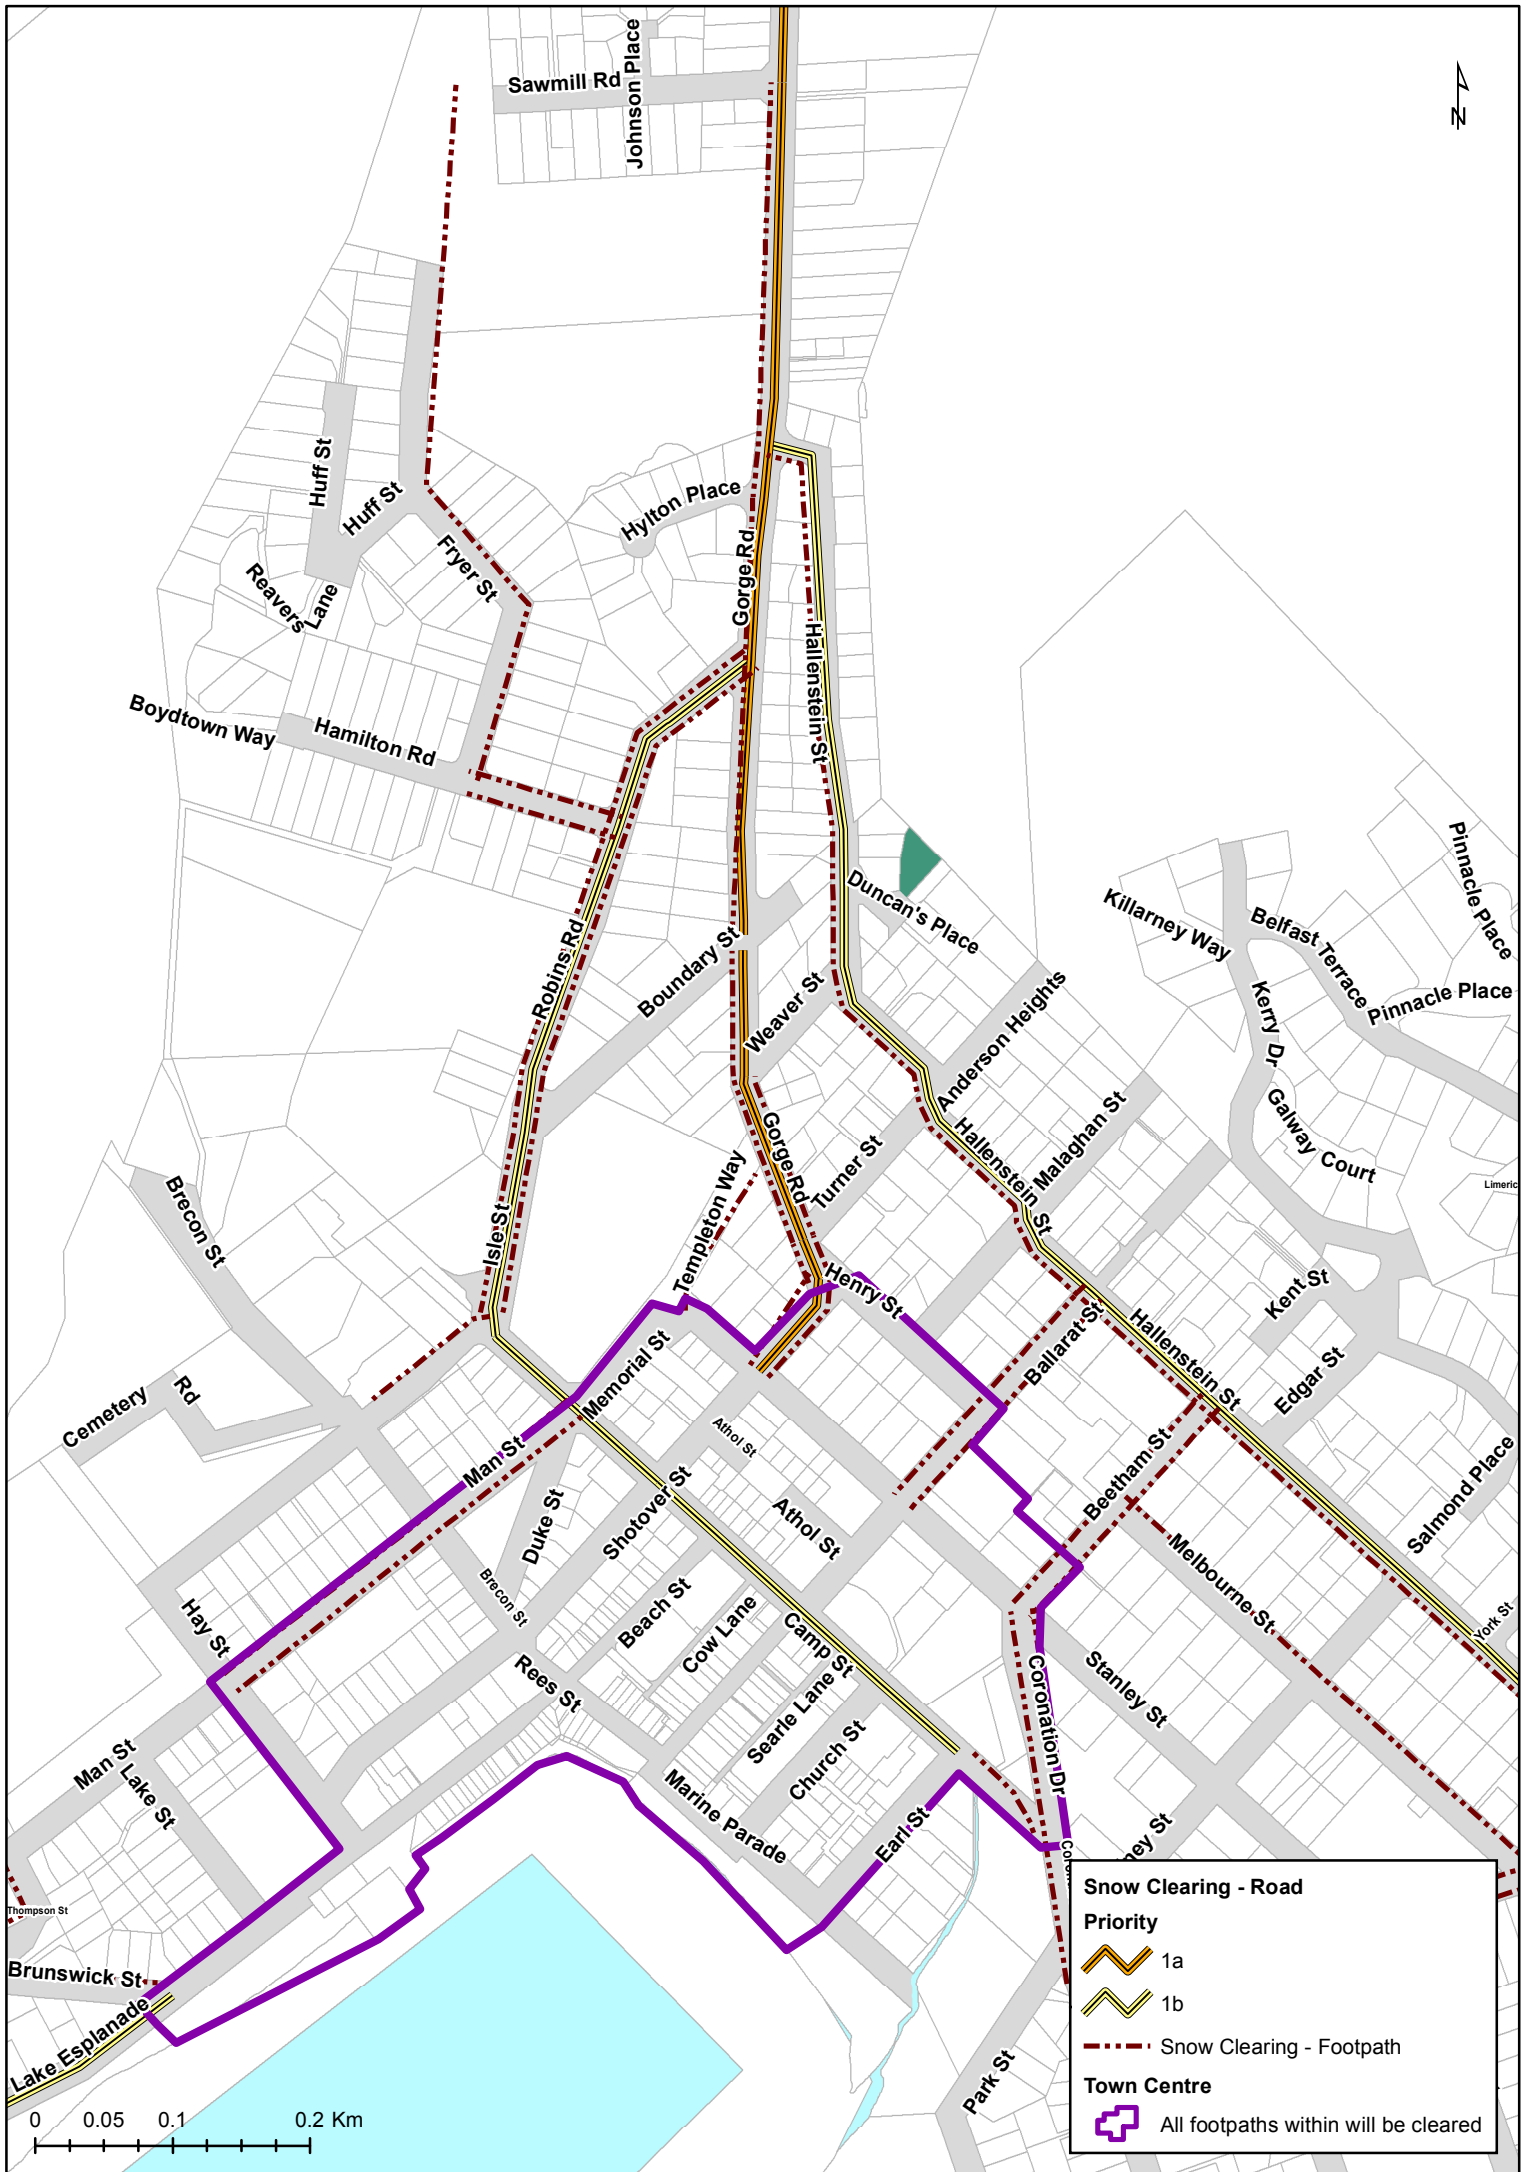

0 0.25 0.5 1 Km

Snow Clearing - Road

Priority

- 1a
- 1b

--- Snow Clearing - Footpath

Town Centre

All footpaths within will be cleared

Map labels include: Hansen Rd, Frankton-Ladies Mile Hwy, Grant Rd, Joe O'Connell Dr, Frankton Rd, Towne Place, Yewlett Cr, Gray St, Stewart St, McBride St, Kaurau Rd, Birse St, Ross St, Lake Ave, Shoreline Rd, Frankton Beach Access, Sir Henry Wigley Dr, Allan Cr, Boyes Cr, Wainot Ave, Douglas St, Lucas Place, Humphrey St, Southberg Ave, Robertson St, Alta Place, Riverside Dr, Elm Tree Ave, Willow Place, Alpine Lakes Dr, Peninsula Rd, Kingston Rd, Rastus Burn, Hawthorne Dr, Tex Smith Lane, and River Beach Ave.

0 0.05 0.1 0.2 Km

Frankton-Ladies Mile Hwy

Howards Dr

Sylvan St

Orbell Dr

Howards Dr

Luna Place

Manorburn Place

Littles Rd

Birchwood Rd

Domain Rd

Fitzpatrick Rd

Tucker Beach Rd

Hansen Rd

Healecote Lane

Wellswood Way

0 0.15 0.3 0.6 Km

Joe O'Connell Dr