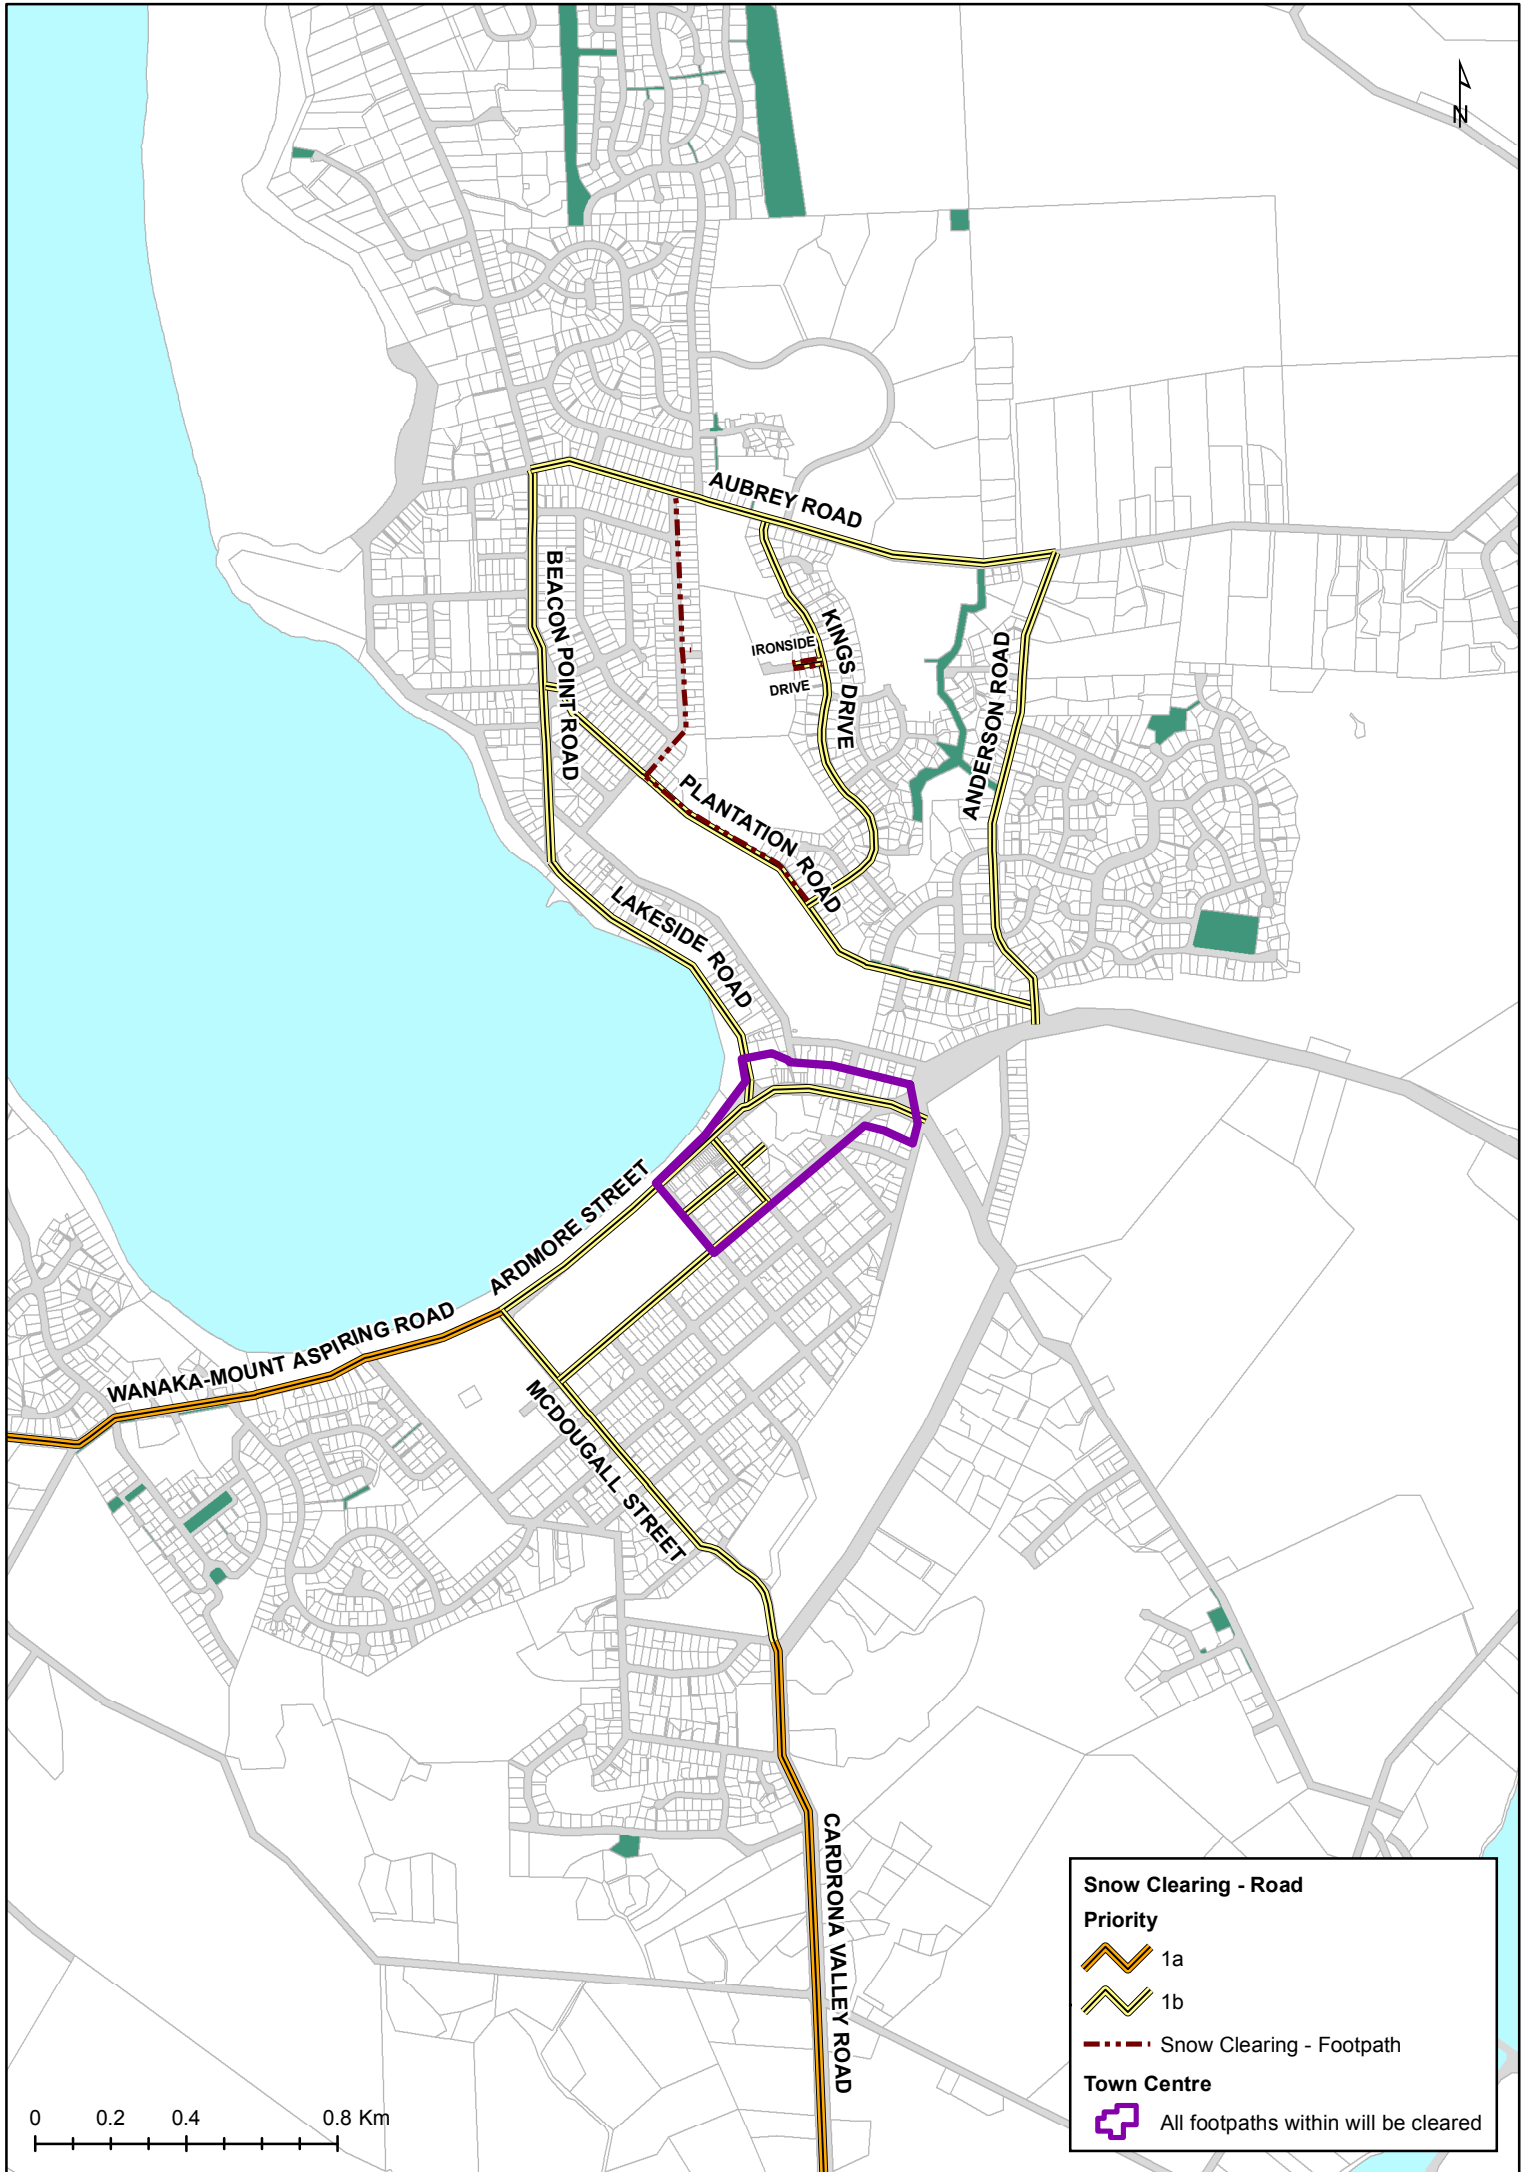

Snow Clearing - Road

Priority

 1a

 1b

 Snow Clearing - Footpath

Town Centre

 All footpaths within will be cleared

0 1 2 4 Km

0 0.25 0.5 1 Km

Snow Clearing - Road

Priority

- 1a
- 1b

--- Snow Clearing - Footpath

Town Centre

All footpaths within will be cleared

Map labels include: Hansen Rd, Frankton-Ladies Mile Hwy, Grant Rd, Joe O'Connell Dr, Frankton Rd, Towne Place, Yewlett Cr, Gray St, Stewart St, McBride St, Kaurau Rd, Birse St, Ross St, Lake Ave, Shoreline Rd, Frankton Beach Access, Sir Henry Wigley Dr, Allan Cr, Boyes Cr, Wainot Ave, Douglas St, Lucas Place, Humphrey St, Southberg Ave, Robertson St, Alta Place, Riverside Dr, Elm Tree Ave, Willow Place, Alpine Lakes Dr, Peninsula Rd, Kingston Rd, Rastus Burn, Hawthorne Dr, Tex Smith Lane, and River Beach Ave.

0 0.05 0.1 0.2 Km

Frankton-Ladies Mile Hwy

Howards Dr

Sylvan St

Orbell Dr

Howards Dr

Luna Place

Manorburn Place

0 0.15 0.3 0.6 Km

Joe O'Connell Dr