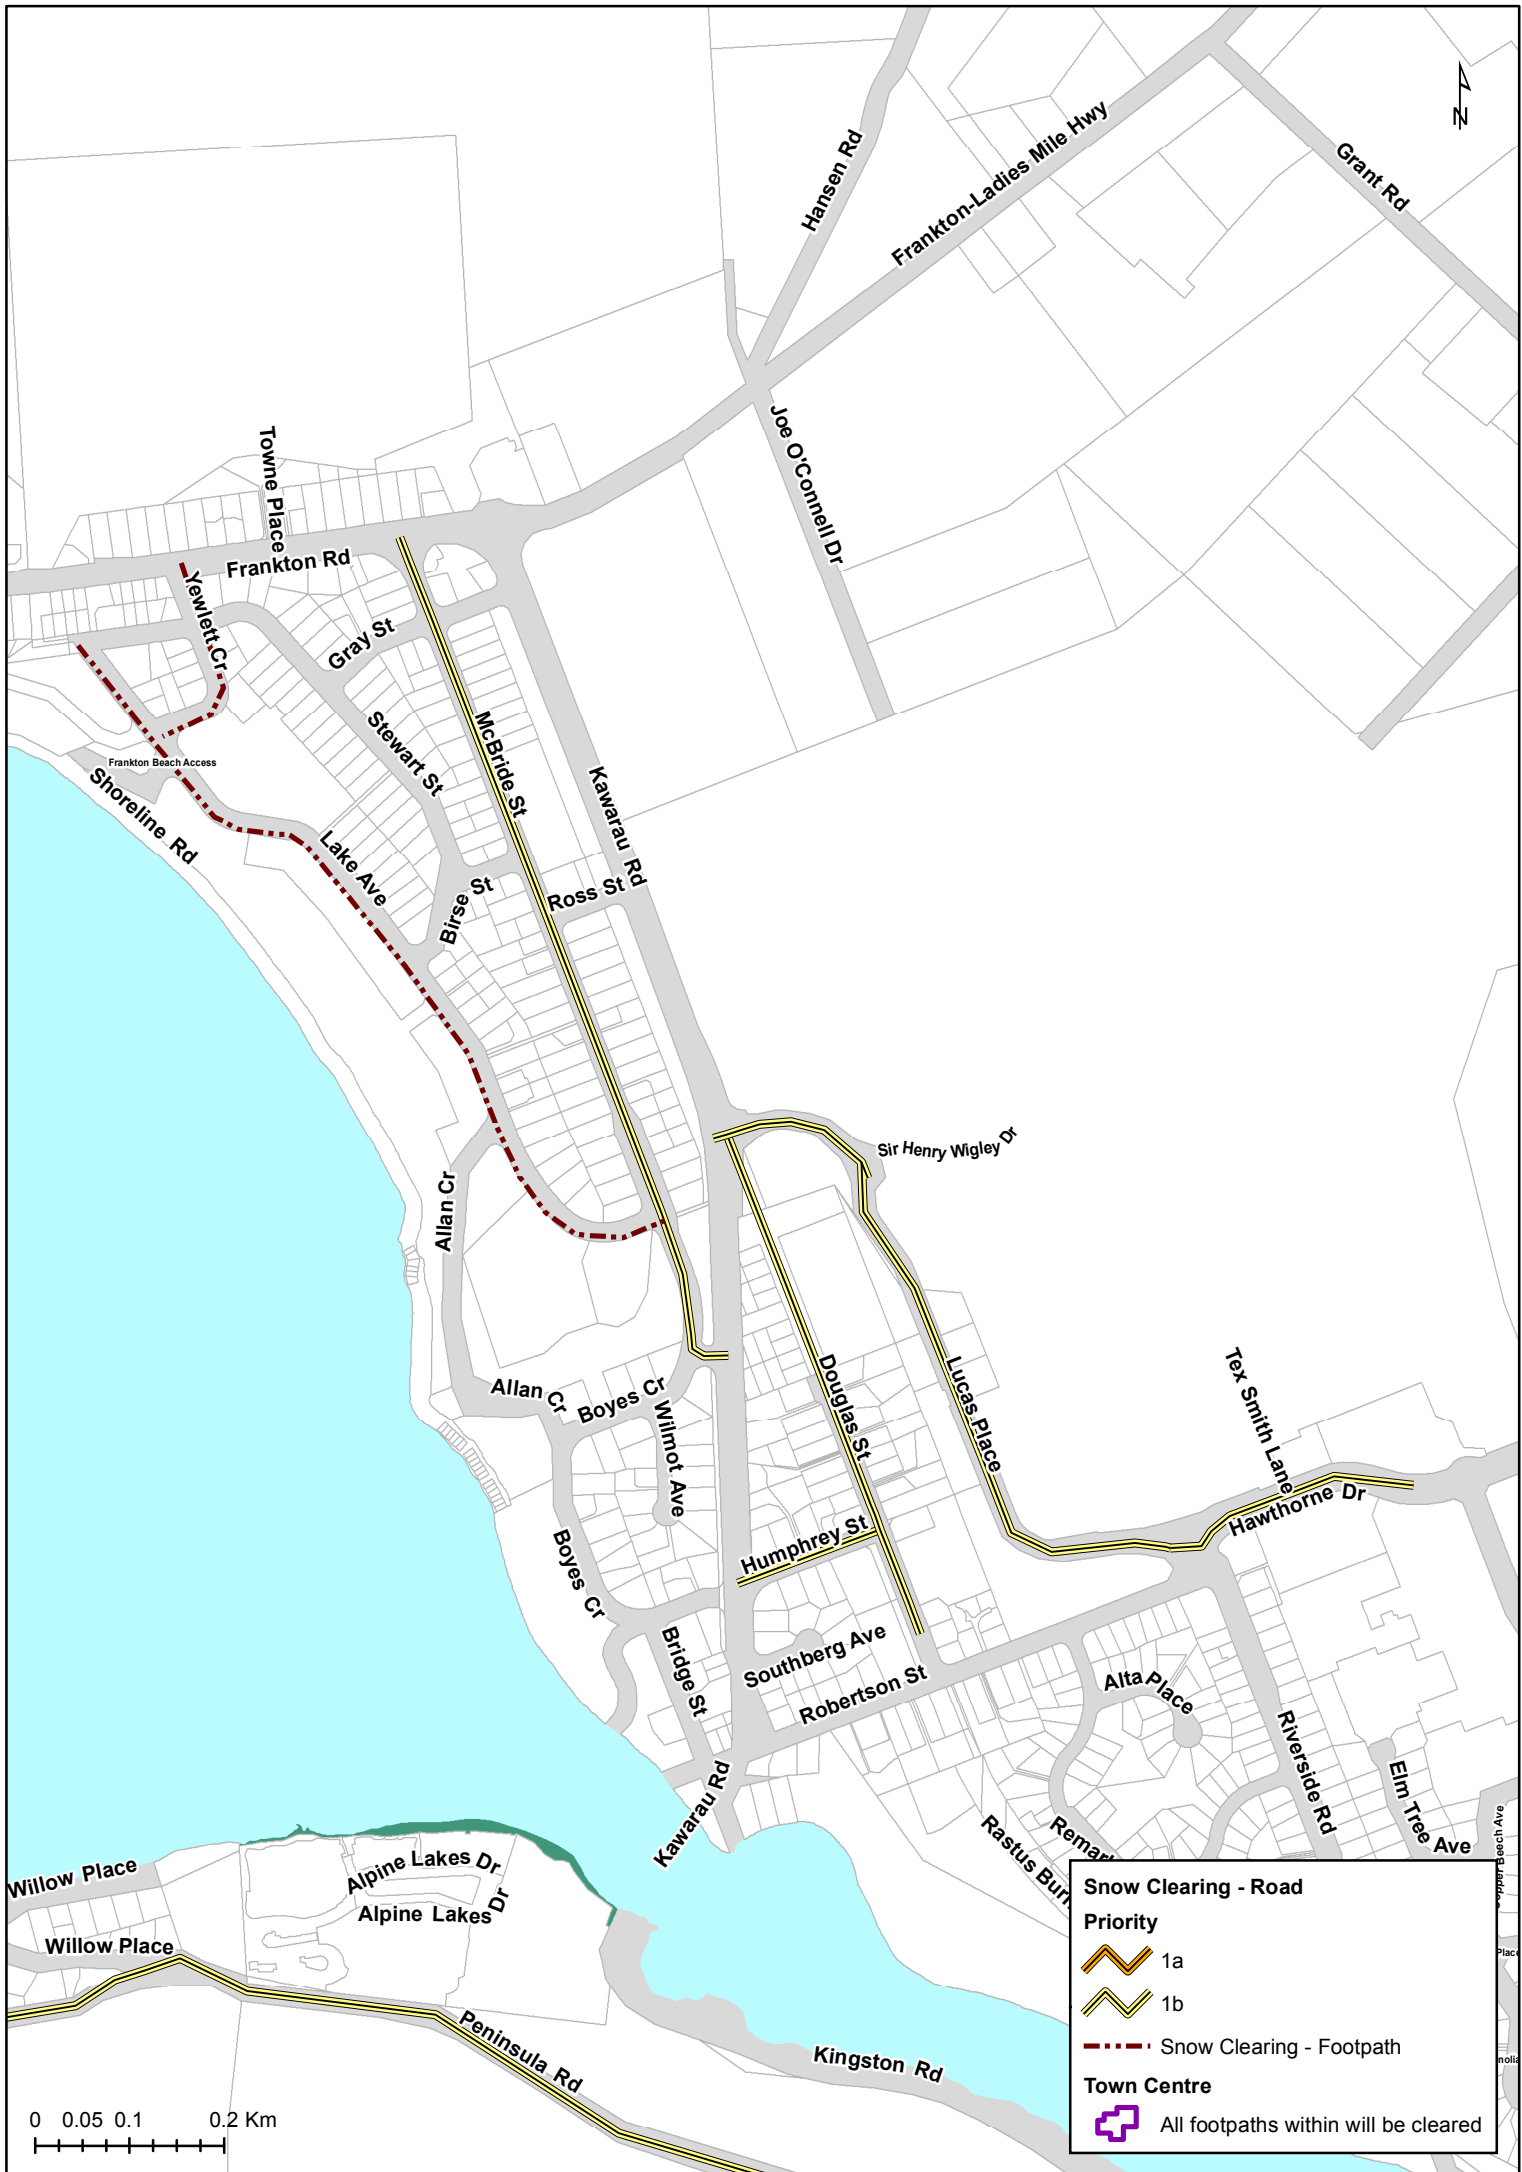

0 0.25 0.5 1 Km

Snow Clearing - Road

Priority

- 1a
- 1b

--- Snow Clearing - Footpath

Town Centre

All footpaths within will be cleared

Map labels include: Hansen Rd, Frankton-Ladies Mile Hwy, Grant Rd, Joe O'Connell Dr, Frankton Rd, Towne Place, Yewlett Cr, Gray St, Stewart St, McBride St, Kaurau Rd, Birse St, Ross St, Lake Ave, Shoreline Rd, Frankton Beach Access, Sir Henry Wigley Dr, Allan Cr, Boyes Cr, Wainot Ave, Douglas St, Lucas Place, Humphrey St, Southberg Ave, Robertson St, Alta Place, Riverside Dr, Elm Tree Ave, Willow Place, Alpine Lakes Dr, Peninsula Rd, Kingston Rd, Rastus Burn, Hawthorne Dr, Tex Smith Lane, and River Beach Ave.

0 0.05 0.1 0.2 Km

Frankton-Ladies Mile Hwy

Howards Dr

Sylvan St

Orbell Dr

Howards Dr

Luna Place

Manorburn Place

Littles Rd

Birchwood Rd

Domain Rd

Fitzpatrick Rd

Tucker Beach Rd

Hansen Rd

Healecote Lane

Wellswood Way

0 0.15 0.3 0.6 Km

Joe O'Connell Dr