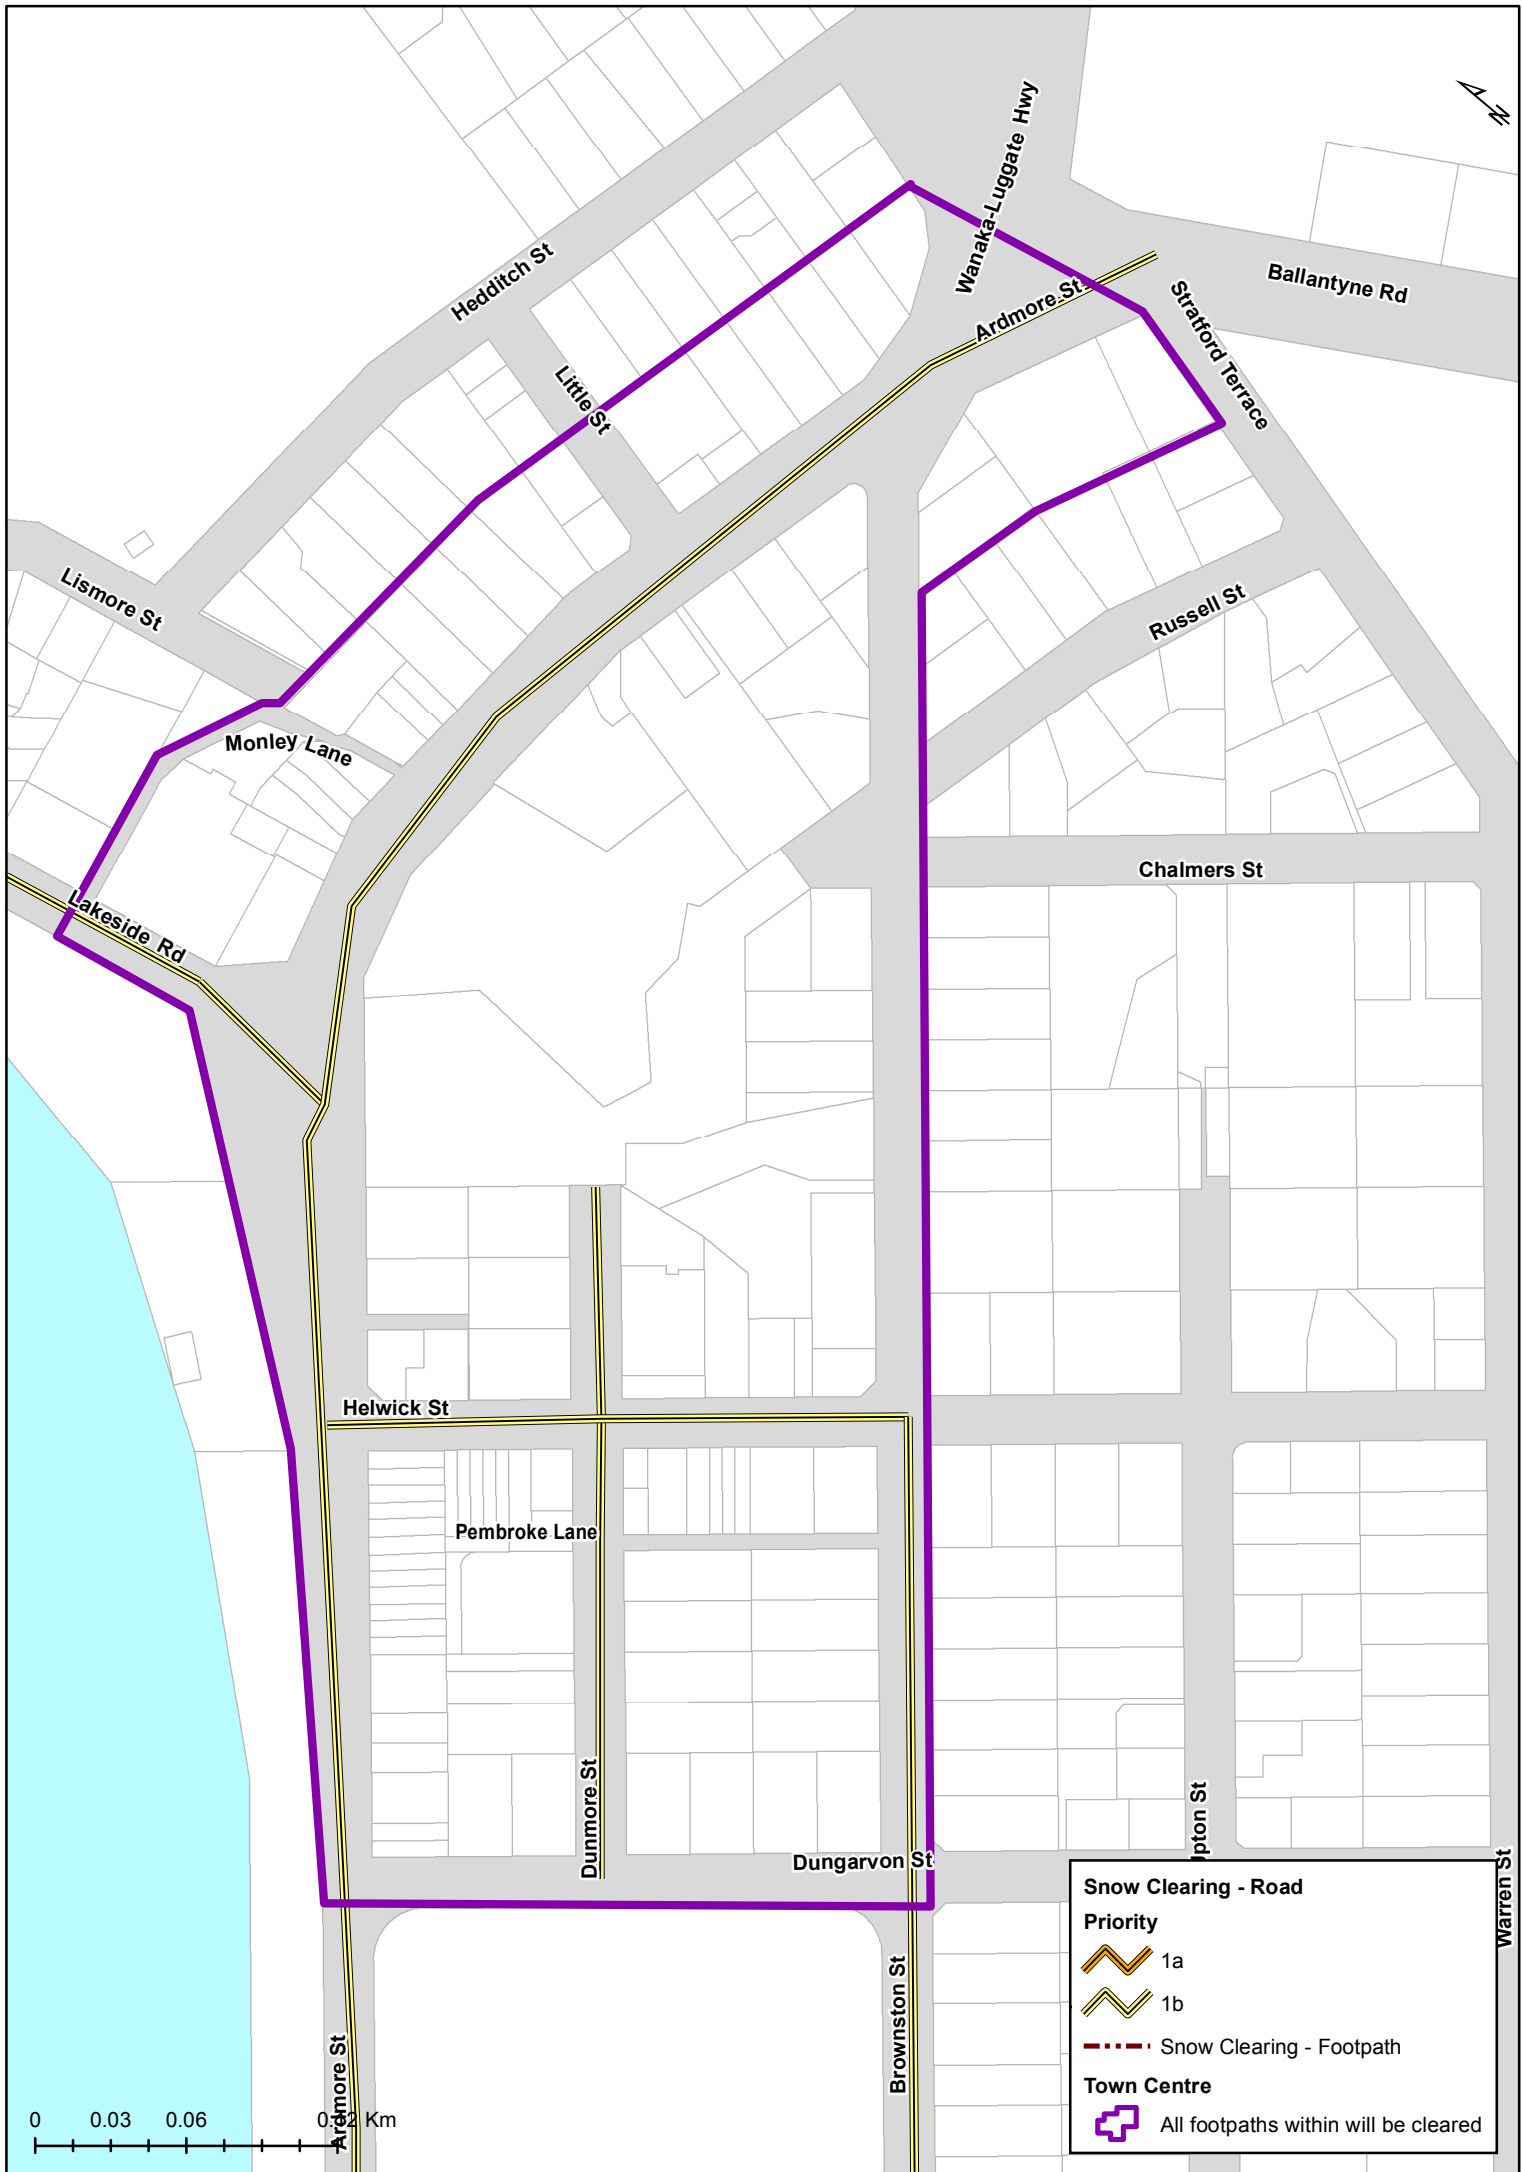

Priority

-  1a
-  1b

 Snow Clearing - Footpath

Town Centre

-  All footpaths within will be cleared

0 0.03 0.06 0.12 Km

Snow Clearing - Road

Priority

0 0.25 0.5 1 Km

Snow Clearing - Road

Priority

- 1a
- 1b

--- Snow Clearing - Footpath

Town Centre

All footpaths within will be cleared

Map labels include: Hansen Rd, Frankton-Ladies Mile Hwy, Grant Rd, Joe O'Connell Dr, Frankton Rd, Towne Place, Yewlett Cr, Gray St, Stewart St, McBride St, Kaurau Rd, Birse St, Ross St, Lake Ave, Shoreline Rd, Frankton Beach Access, Sir Henry Wigley Dr, Allan Cr, Boyes Cr, Wainot Ave, Douglas St, Lucas Place, Humphrey St, Southberg Ave, Robertson St, Alta Place, Riverside Dr, Elm Tree Ave, Willow Place, Alpine Lakes Dr, Peninsula Rd, Kingston Rd, Rastus Burn, Hawthorne Dr, Tex Smith Lane, and River Beach Ave.

0 0.05 0.1 0.2 Km

Frankton-Ladies Mile Hwy

Howards Dr

Sylvan St

Orbell Dr

Howards Dr

Luna Place

Manorburn Place

0 0.15 0.3 0.6 Km

Joe O'Connell Dr