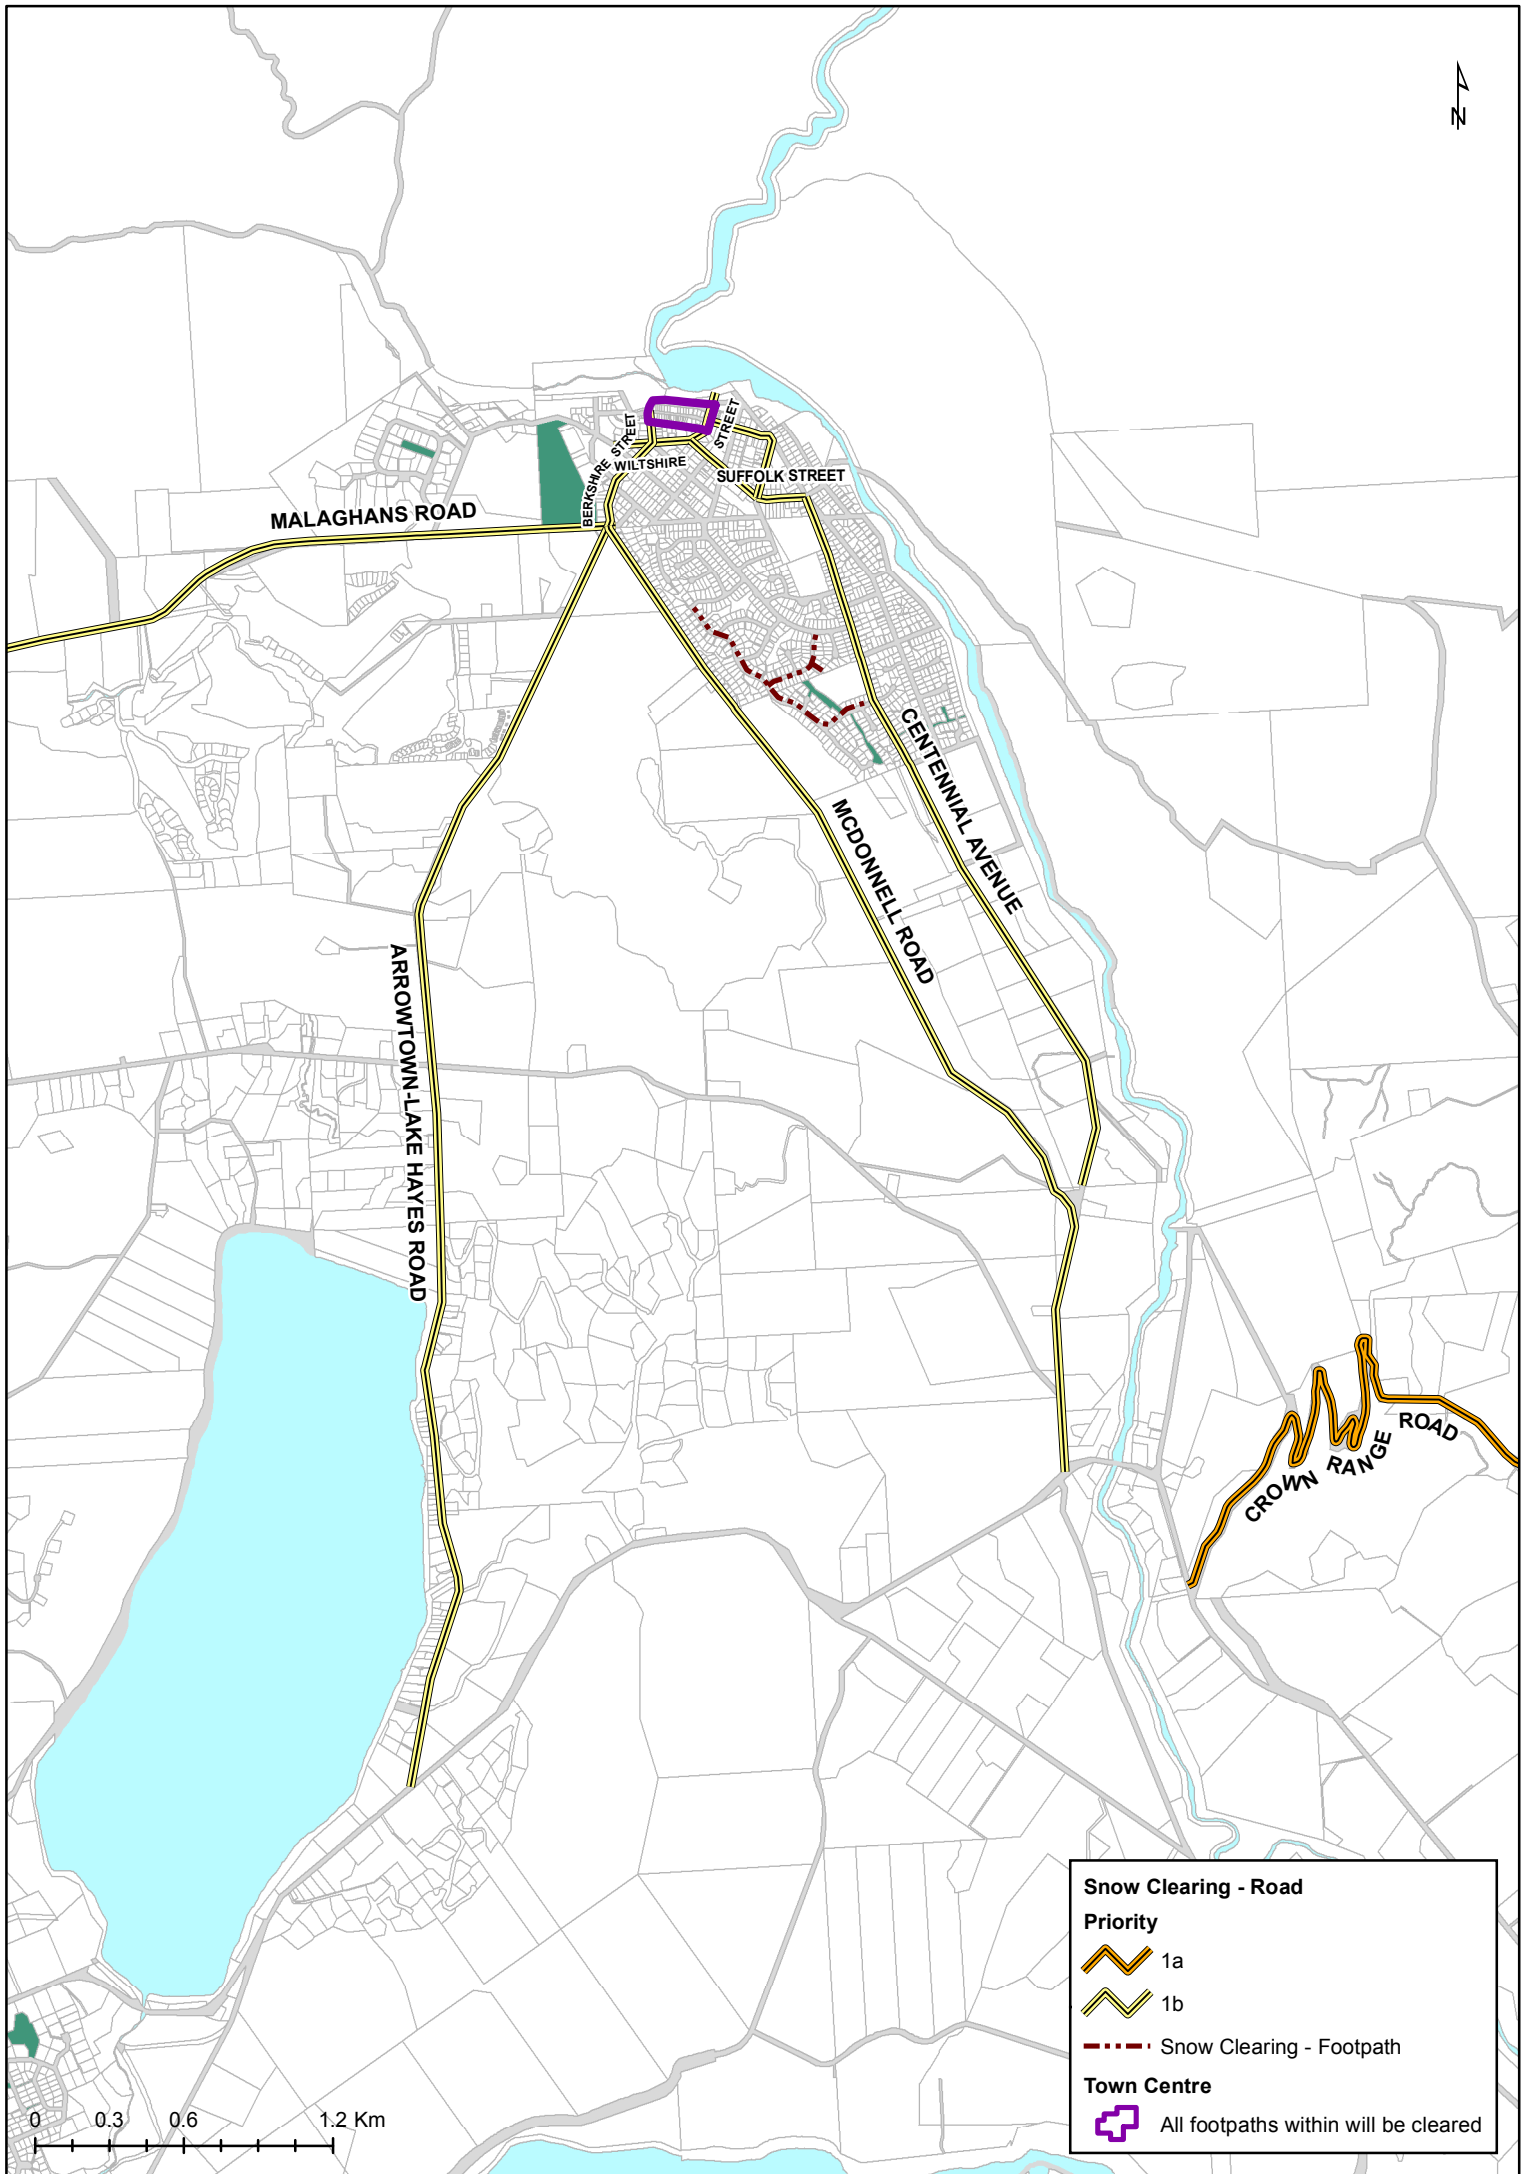

Priority

-  1a
-  1b

 Snow Clearing - Footpath

Town Centre

-  All footpaths within will be cleared

0 0.03 0.06 0.12 Km

Snow Clearing - Road

Priority

-  1a
-  1b

 Snow Clearing - Footpath

Town Centre

-  All footpaths within will be cleared

Snow Clearing - Road

Priority

-  1a
-  1b

 Snow Clearing - Footpath

0 0.25 0.5 1 Km

Snow Clearing - Road

Priority

- 1a
- 1b

--- Snow Clearing - Footpath

Town Centre

All footpaths within will be cleared

Map labels include: Hansen Rd, Frankton-Ladies Mile Hwy, Grant Rd, Joe O'Connell Dr, Frankton Rd, Towne Place, Yewlett Cr, Gray St, Stewart St, McBride St, Kaurau Rd, Birse St, Ross St, Lake Ave, Shoreline Rd, Frankton Beach Access, Sir Henry Wigley Dr, Allan Cr, Boyes Cr, Wainot Ave, Douglas St, Lucas Place, Humphrey St, Southberg Ave, Robertson St, Alta Place, Riverside Dr, Elm Tree Ave, Willow Place, Alpine Lakes Dr, Peninsula Rd, Kingston Rd, Rastus Burn, Hawthorne Dr, Tex Smith Lane, and River Beach Ave.

0 0.15 0.3 0.6 Km

Joe O'Connell Dr