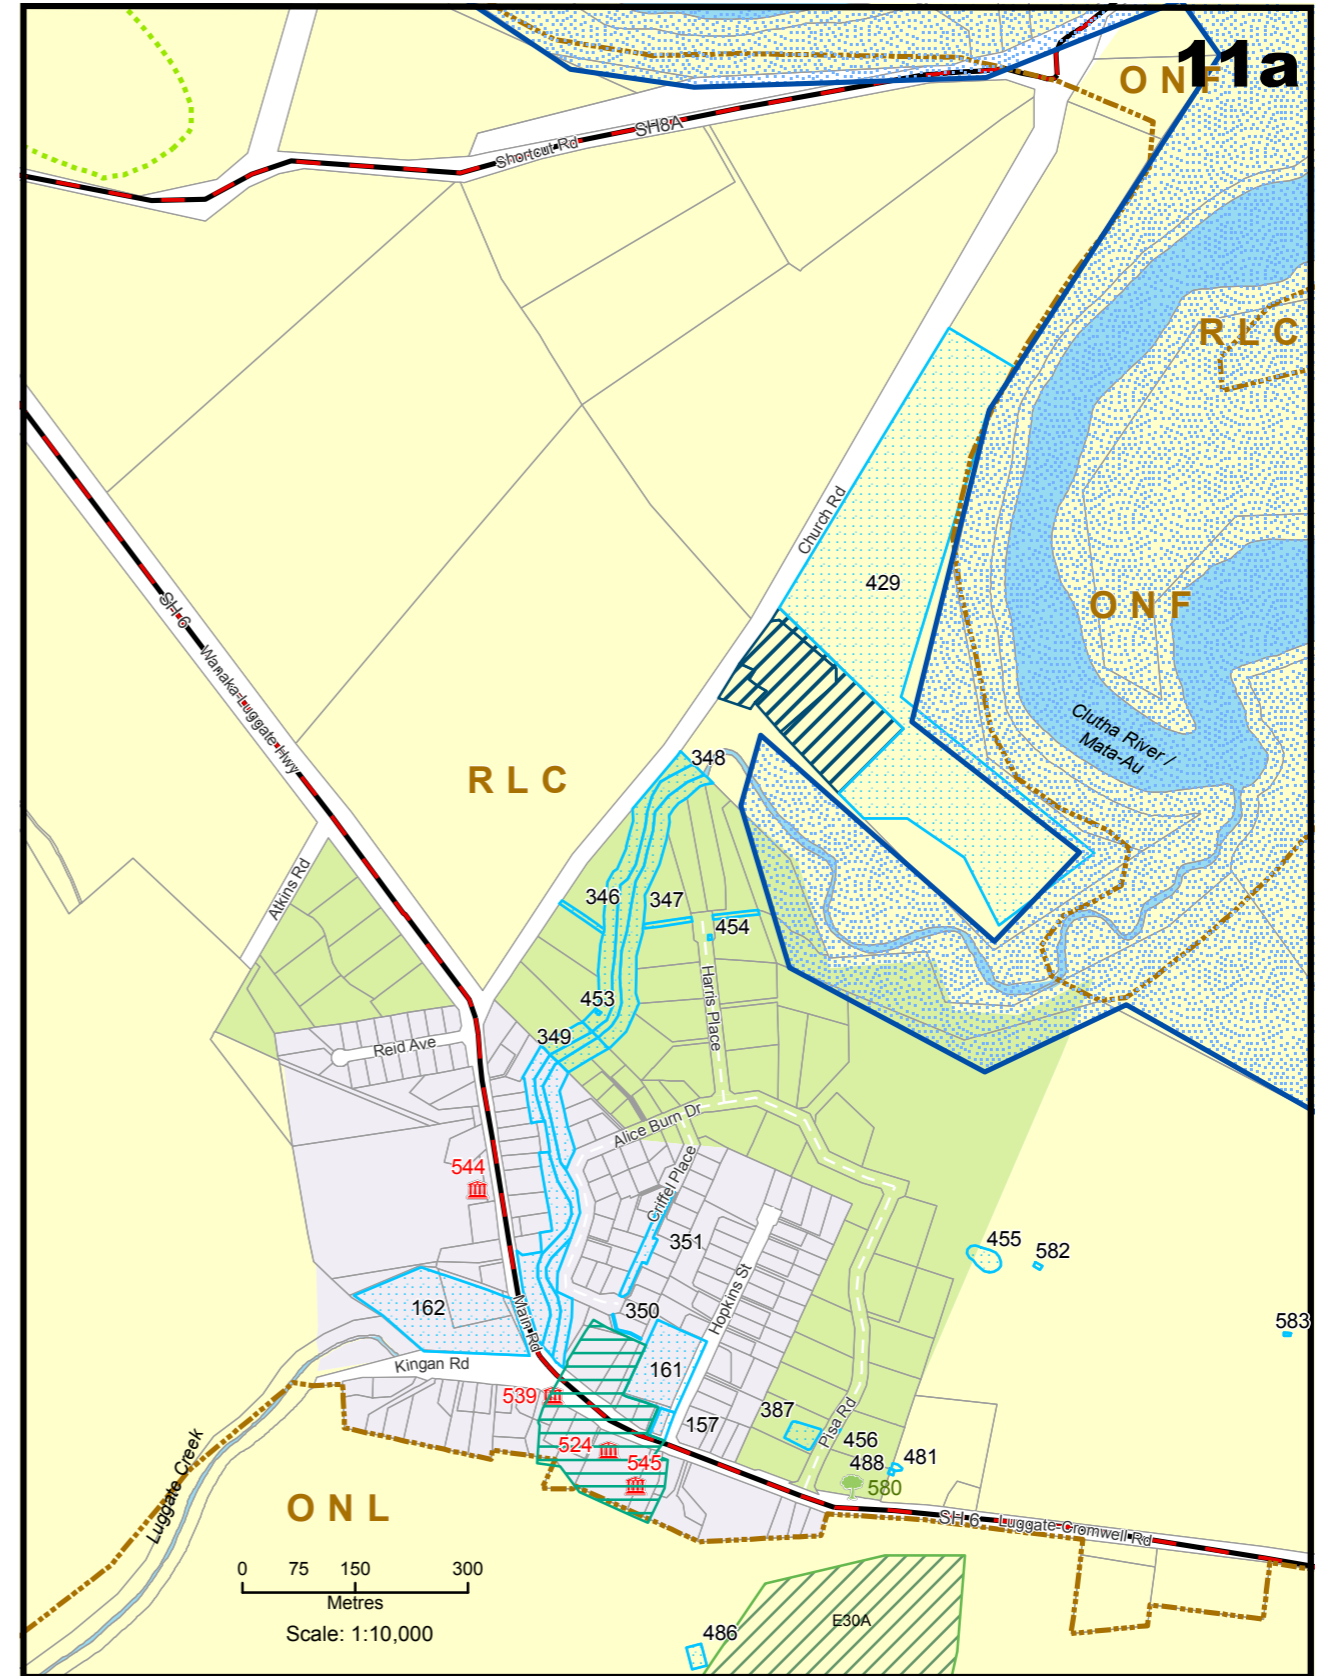

Central Otago District

- Legend**
- Historic Heritage Features
 - Protected Tree
 - Parcel/Road Boundary
 - Landscape Classification (ONF, ONL, RLC)
 - Roads
 - State Highway
 - Territorial Authority Boundary
 - Significant Natural Area
 - Unformed Roads
 - Designated Areas
 - Ski Area Sub-Zone
 - Rural Industrial Sub-Zone
 - Rural
 - Rural Residential
 - Rural Lifestyle
 - Water (zoned Rural unless otherwise shown)
 - Commercial Precinct (Operative)
 - Hydro Generation Zone (Operative)
 - Township (Operative)