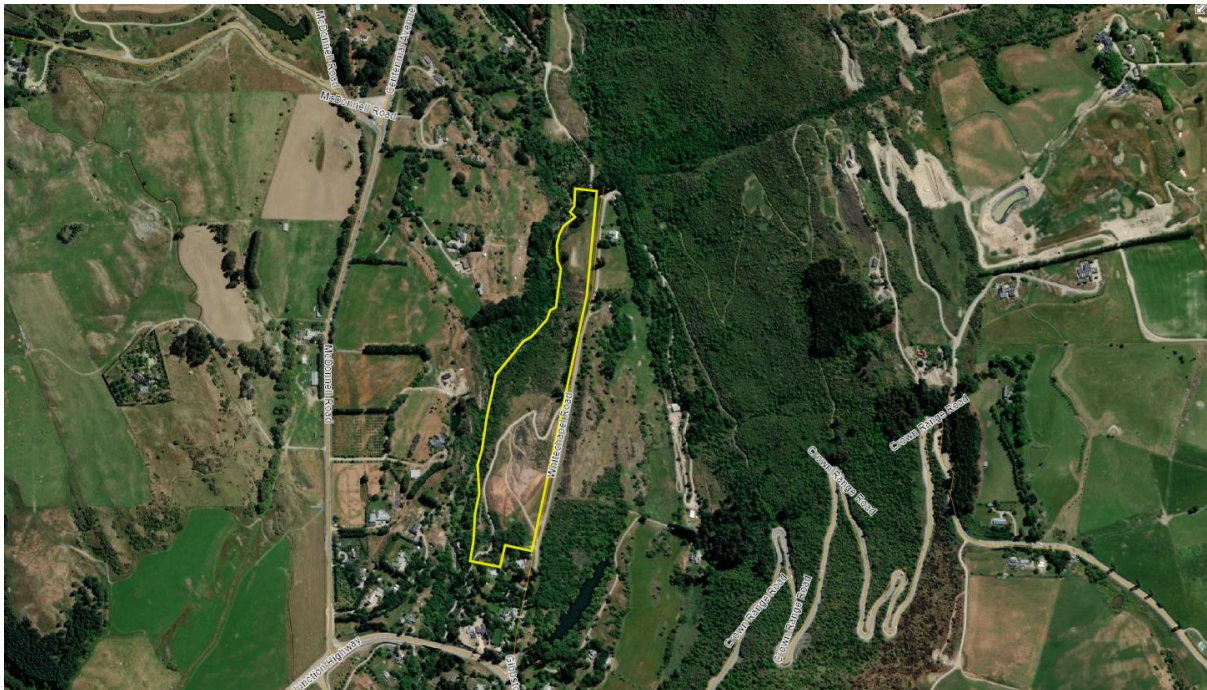

DRAFT FREEDOM CAMPING BYLAW 2021 SURVEY **ATTACHMENT E** – IMAGES OF PROPOSED SITES

District wide

Camp Hill Road QLDC Carpark Hawea

Gibbston Reserve Carpark

Glenorchy Domain Carpark

Glenorchy Lakefront Carpark

Luggate Red Bridge Reserve

Morven Ferry Reserve Carpark

Whitechapel Reserve