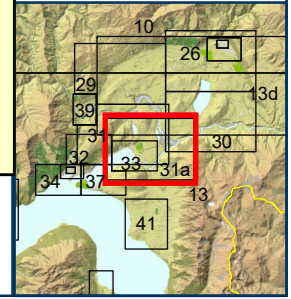

- Legend**
- Open Cemetery
  - Transpower Pylons
  - Transpower AC Substation
  - Historic Heritage Features
  - Protected Tree
  - Aurora Distribution Lines - For Information Only
  - Transmission Corridor
  - Queenstown Airport Air Noise Boundary (Ldn65)
  - Queenstown Airport Outer Control Boundary (Ldn55)
  - Parcel/Road Boundary
  - Specific Rules Apply
  - Landscape Classification (ONF, ONL, RCL)
  - Urban Growth Boundary
  - Significant Natural Area
  - Unformed Roads
  - Designated Areas
  - Building Restriction
  - Medium Density Residential
  - Lower Density Suburban Residential
  - High Density Residential
  - Coneburn Industrial
  - Local Shopping Centre
  - Business Mixed Use
  - Airport Zone
  - Rural
  - Rural Residential
  - Rural Lifestyle
  - Water (zoned Rural unless otherwise shown)

**31a**