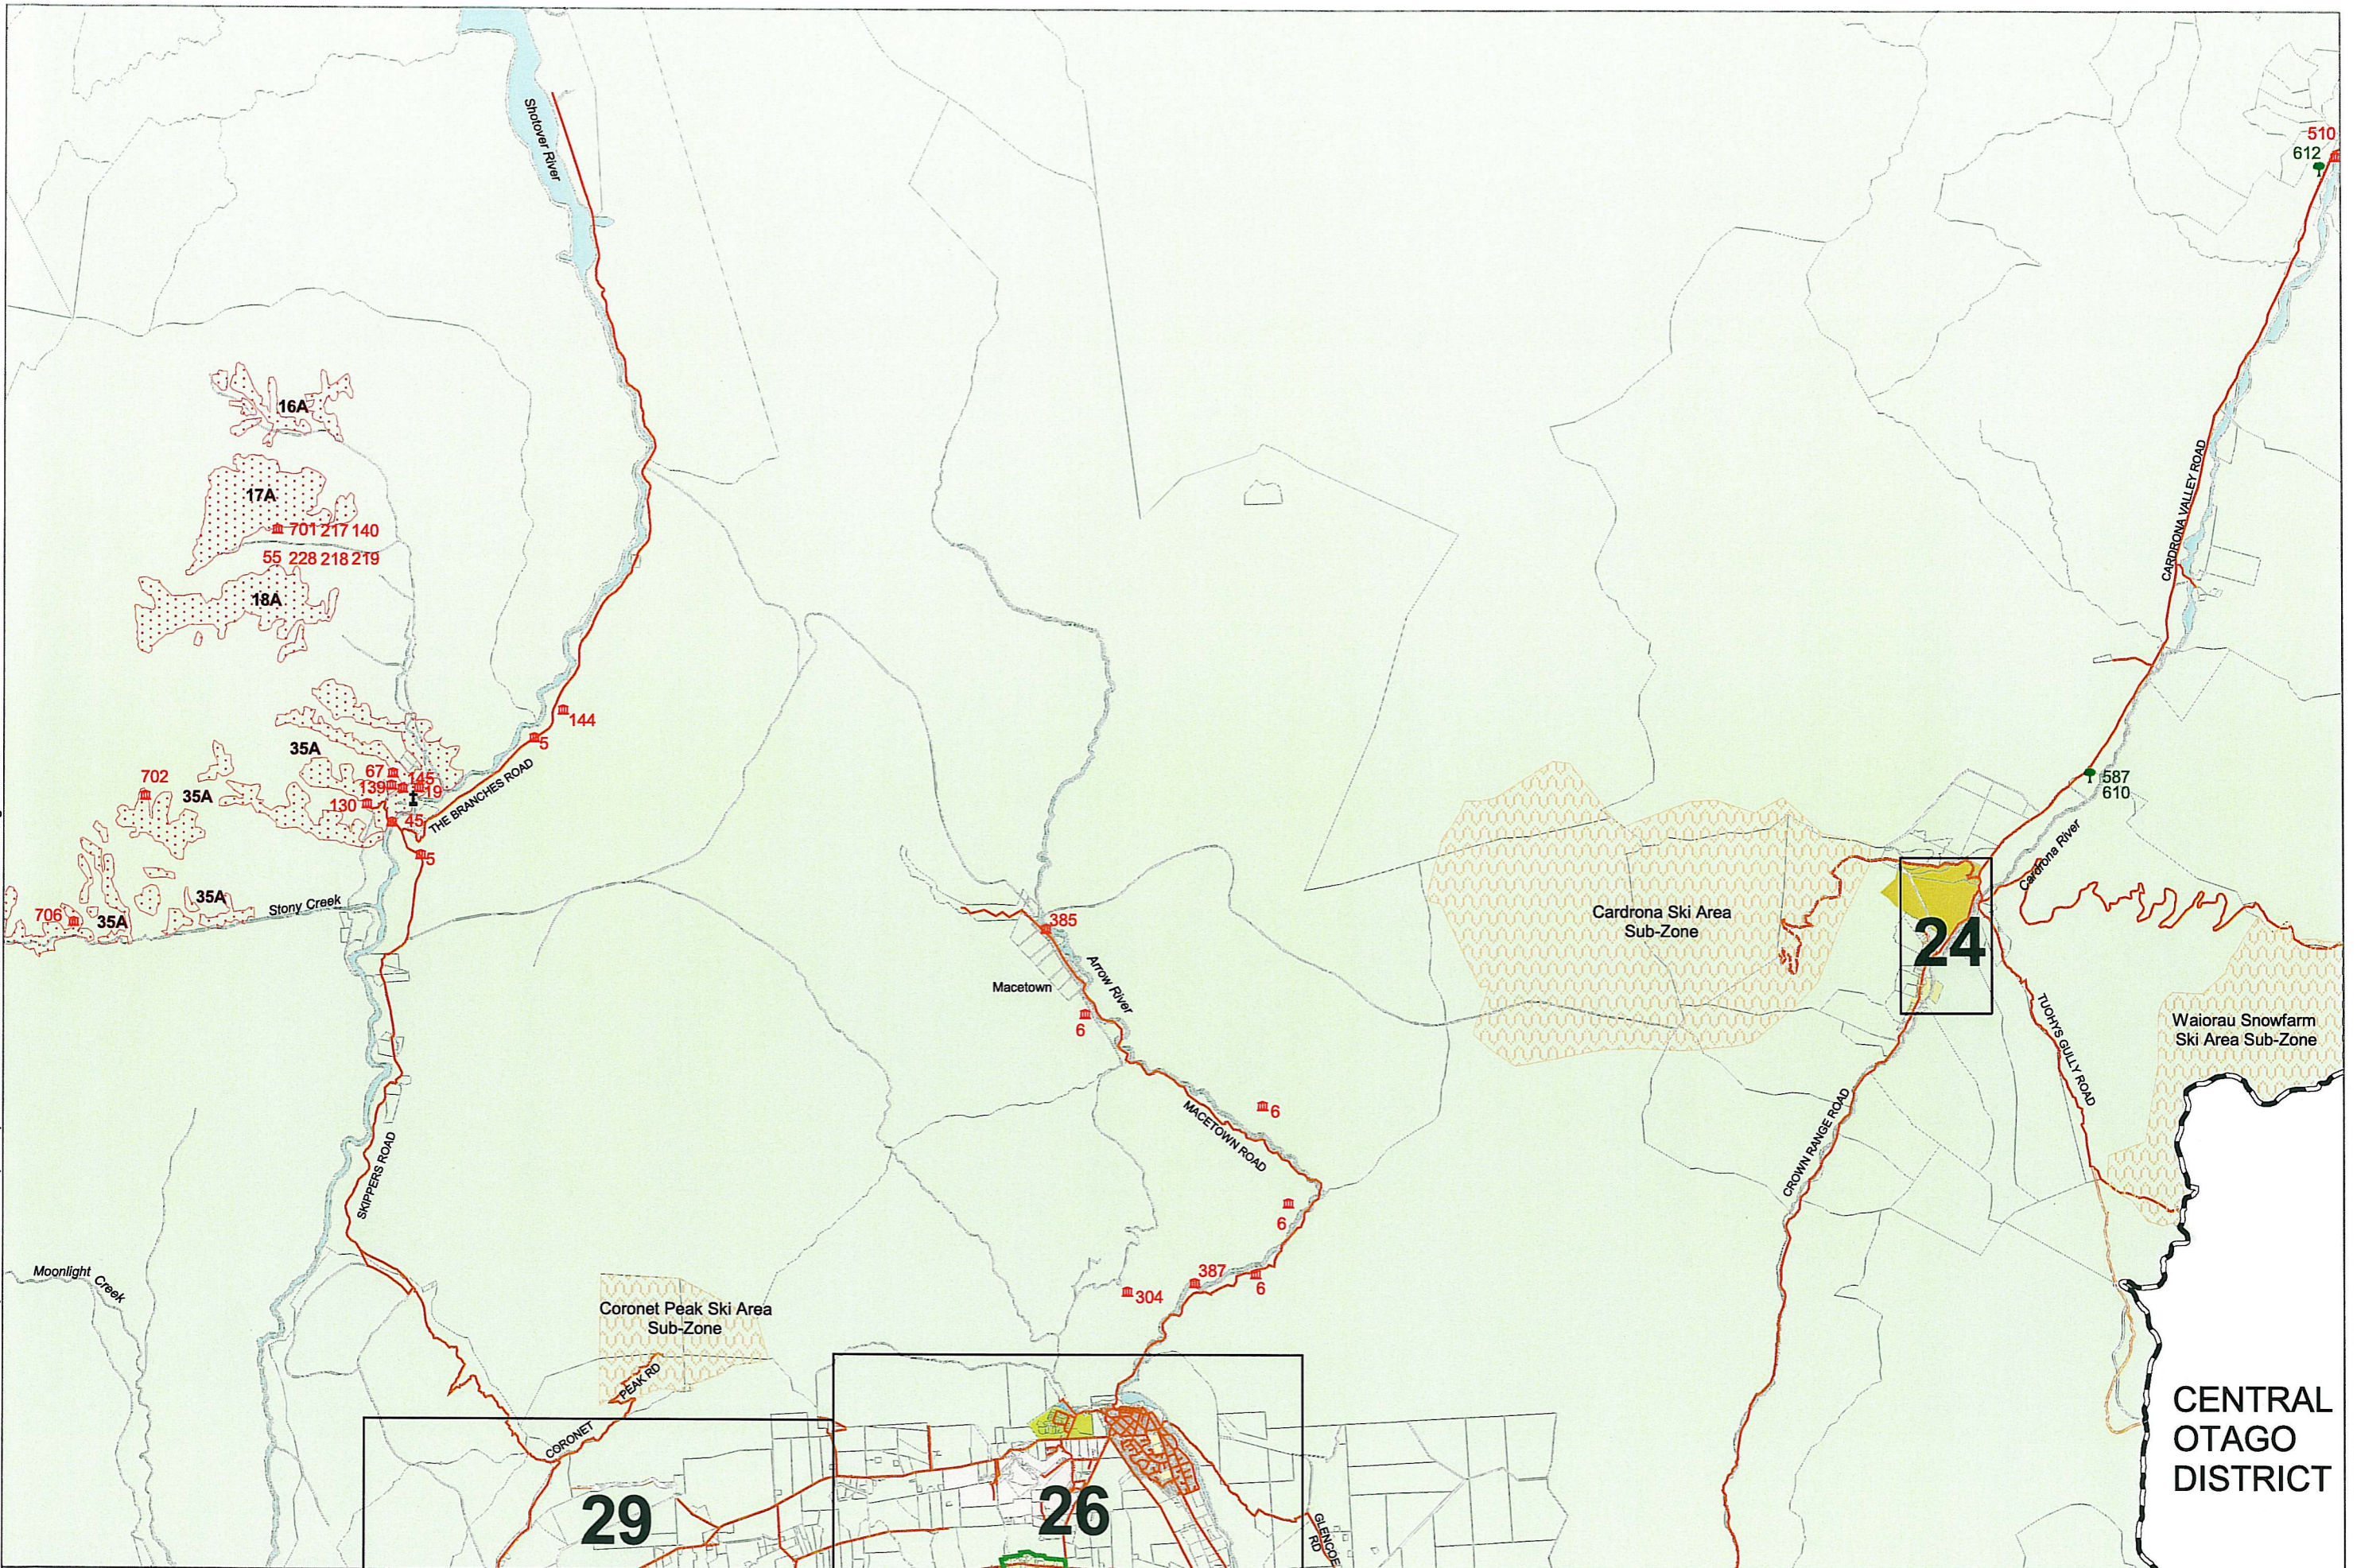

Parcel boundaries derived from New Zealand Core Records System Vector Data (Corax) obtained from LINZ under the LINZ Licence Agreement

Queenstown Lakes District Council
District Plan Maps

Skippers, Macetown
Cardrona

6	7	8
9	10	11
12	13	

Maps created by QLDC GIS department

10

Map printed: July 2007