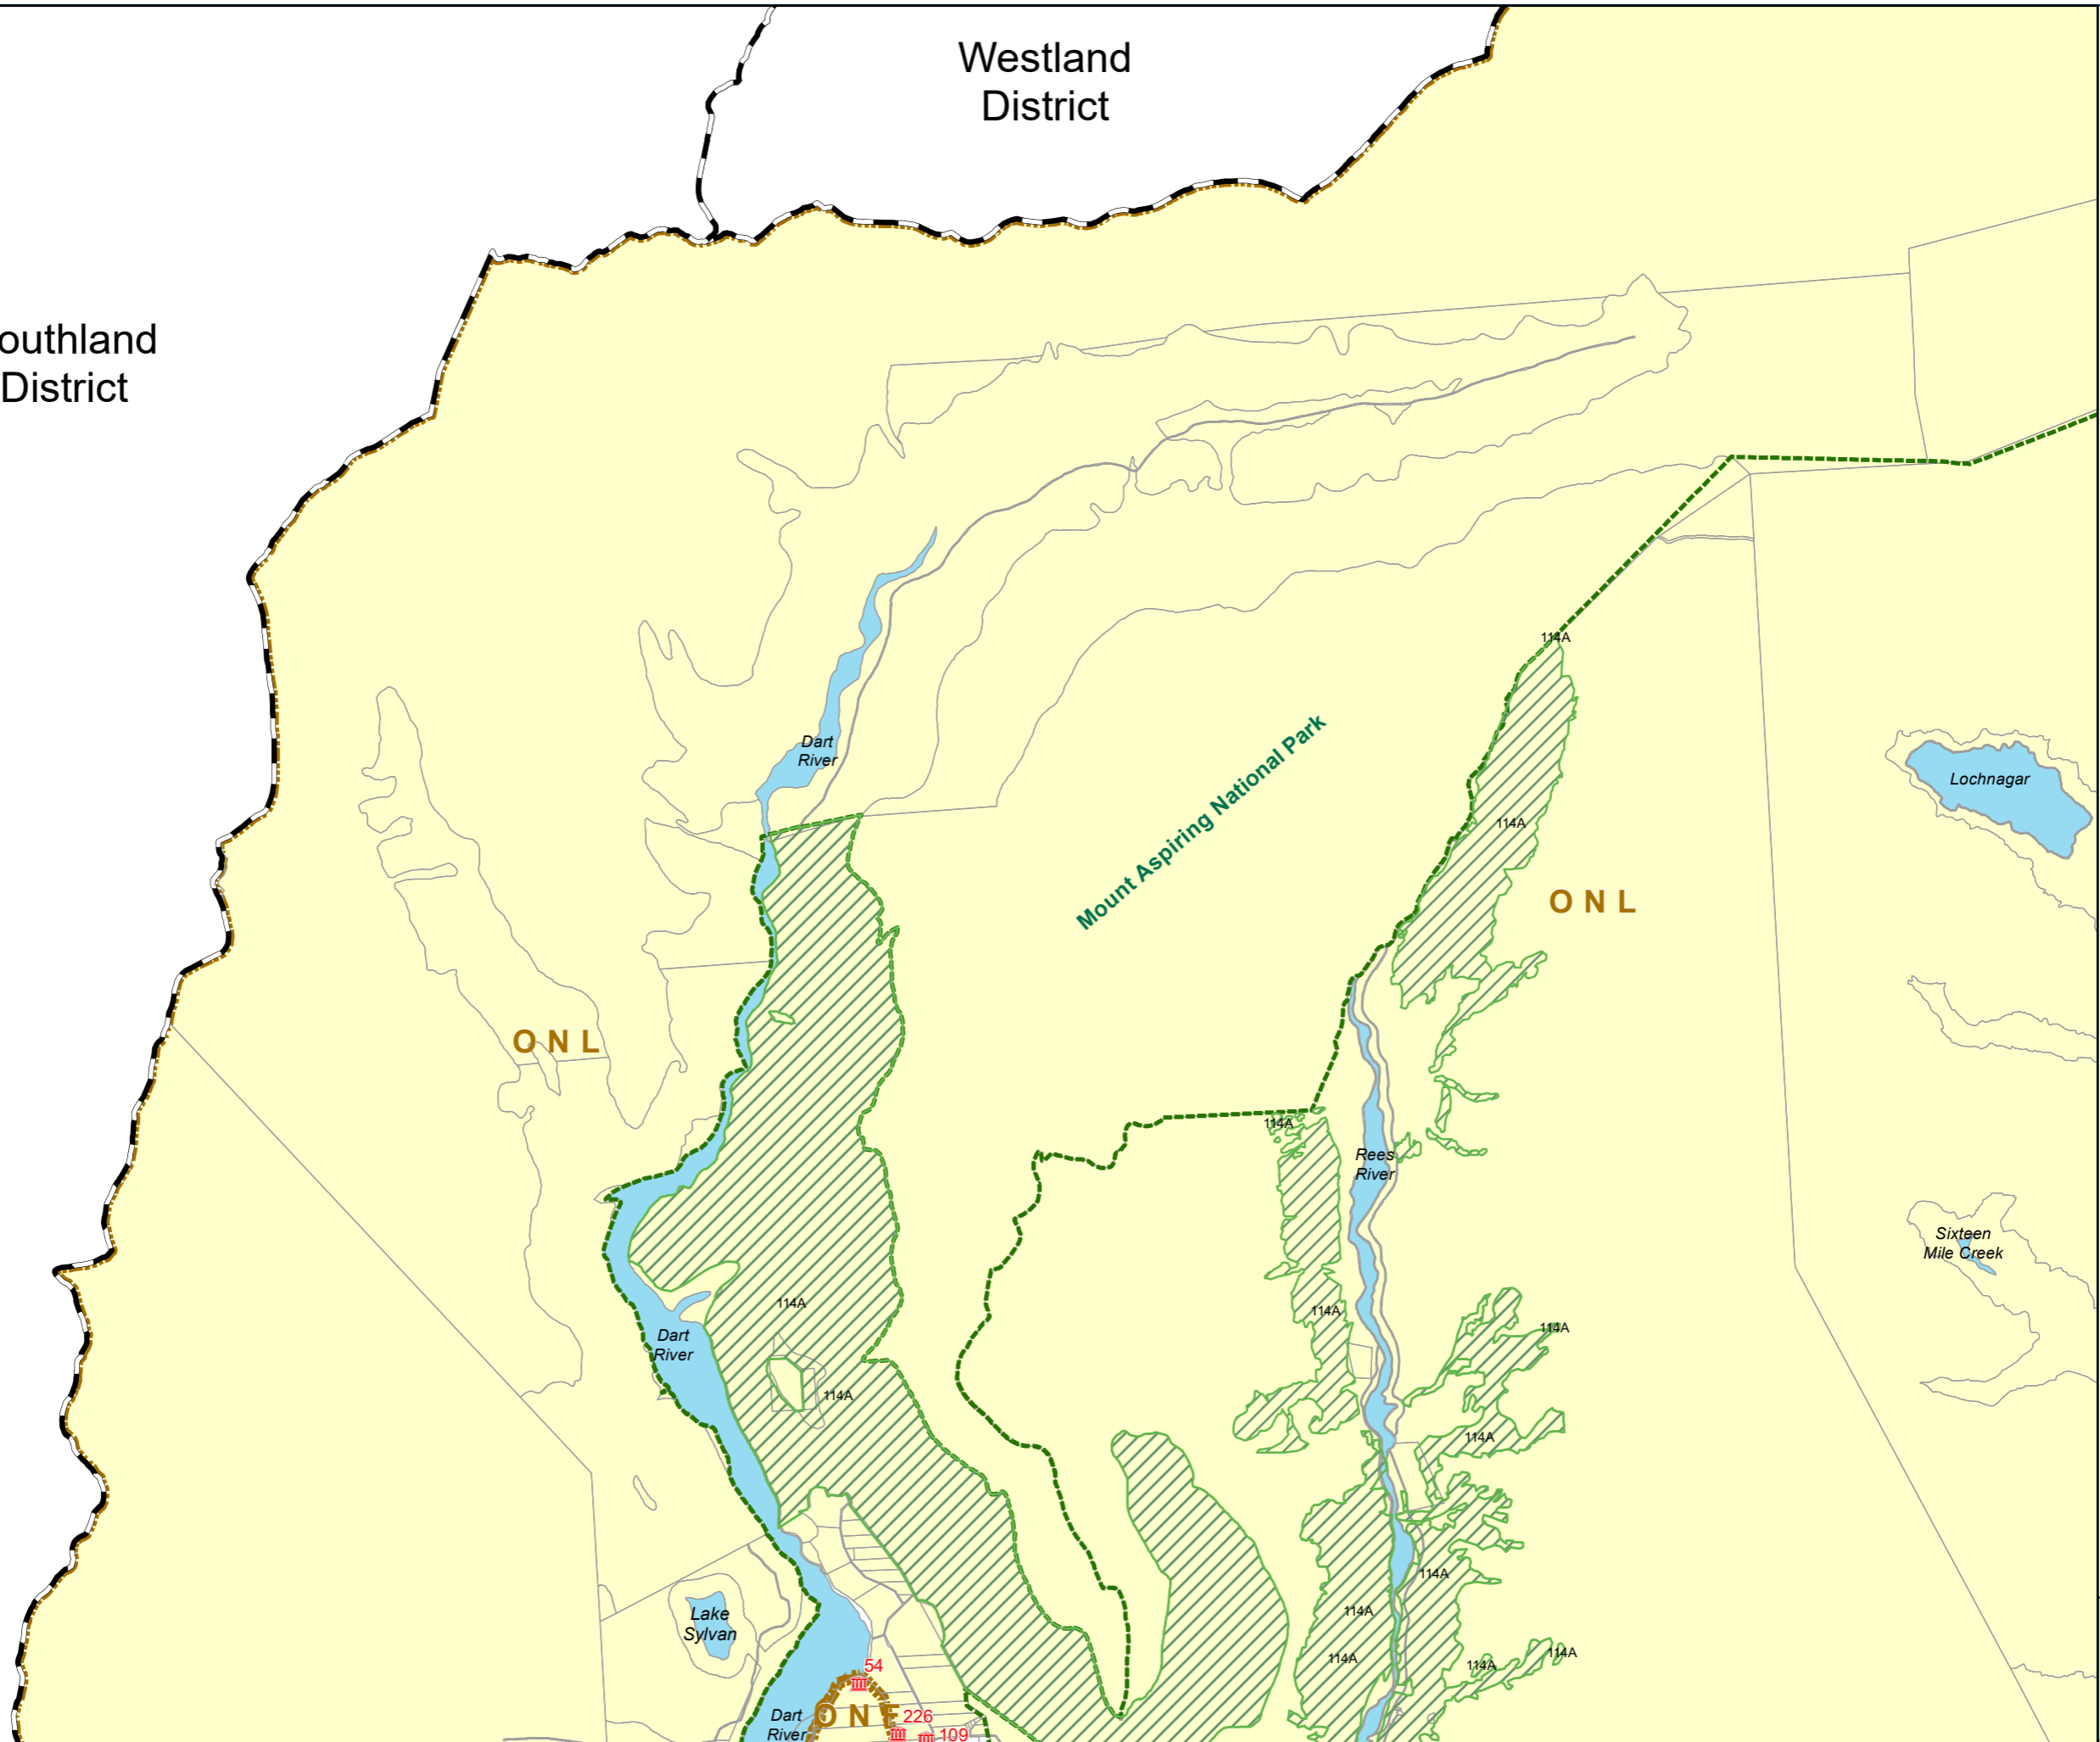

Southland District

Westland District

Legend

- Historic Heritage Features
- Mount Aspiring National Park
- Parcel/Road Boundary
- Landscape Classification (ONF, ONL, RCL)
- Territorial Authority Boundary
- Significant Natural Area
- Unformed Roads
- Rural
- Water (zoned Rural unless otherwise shown)