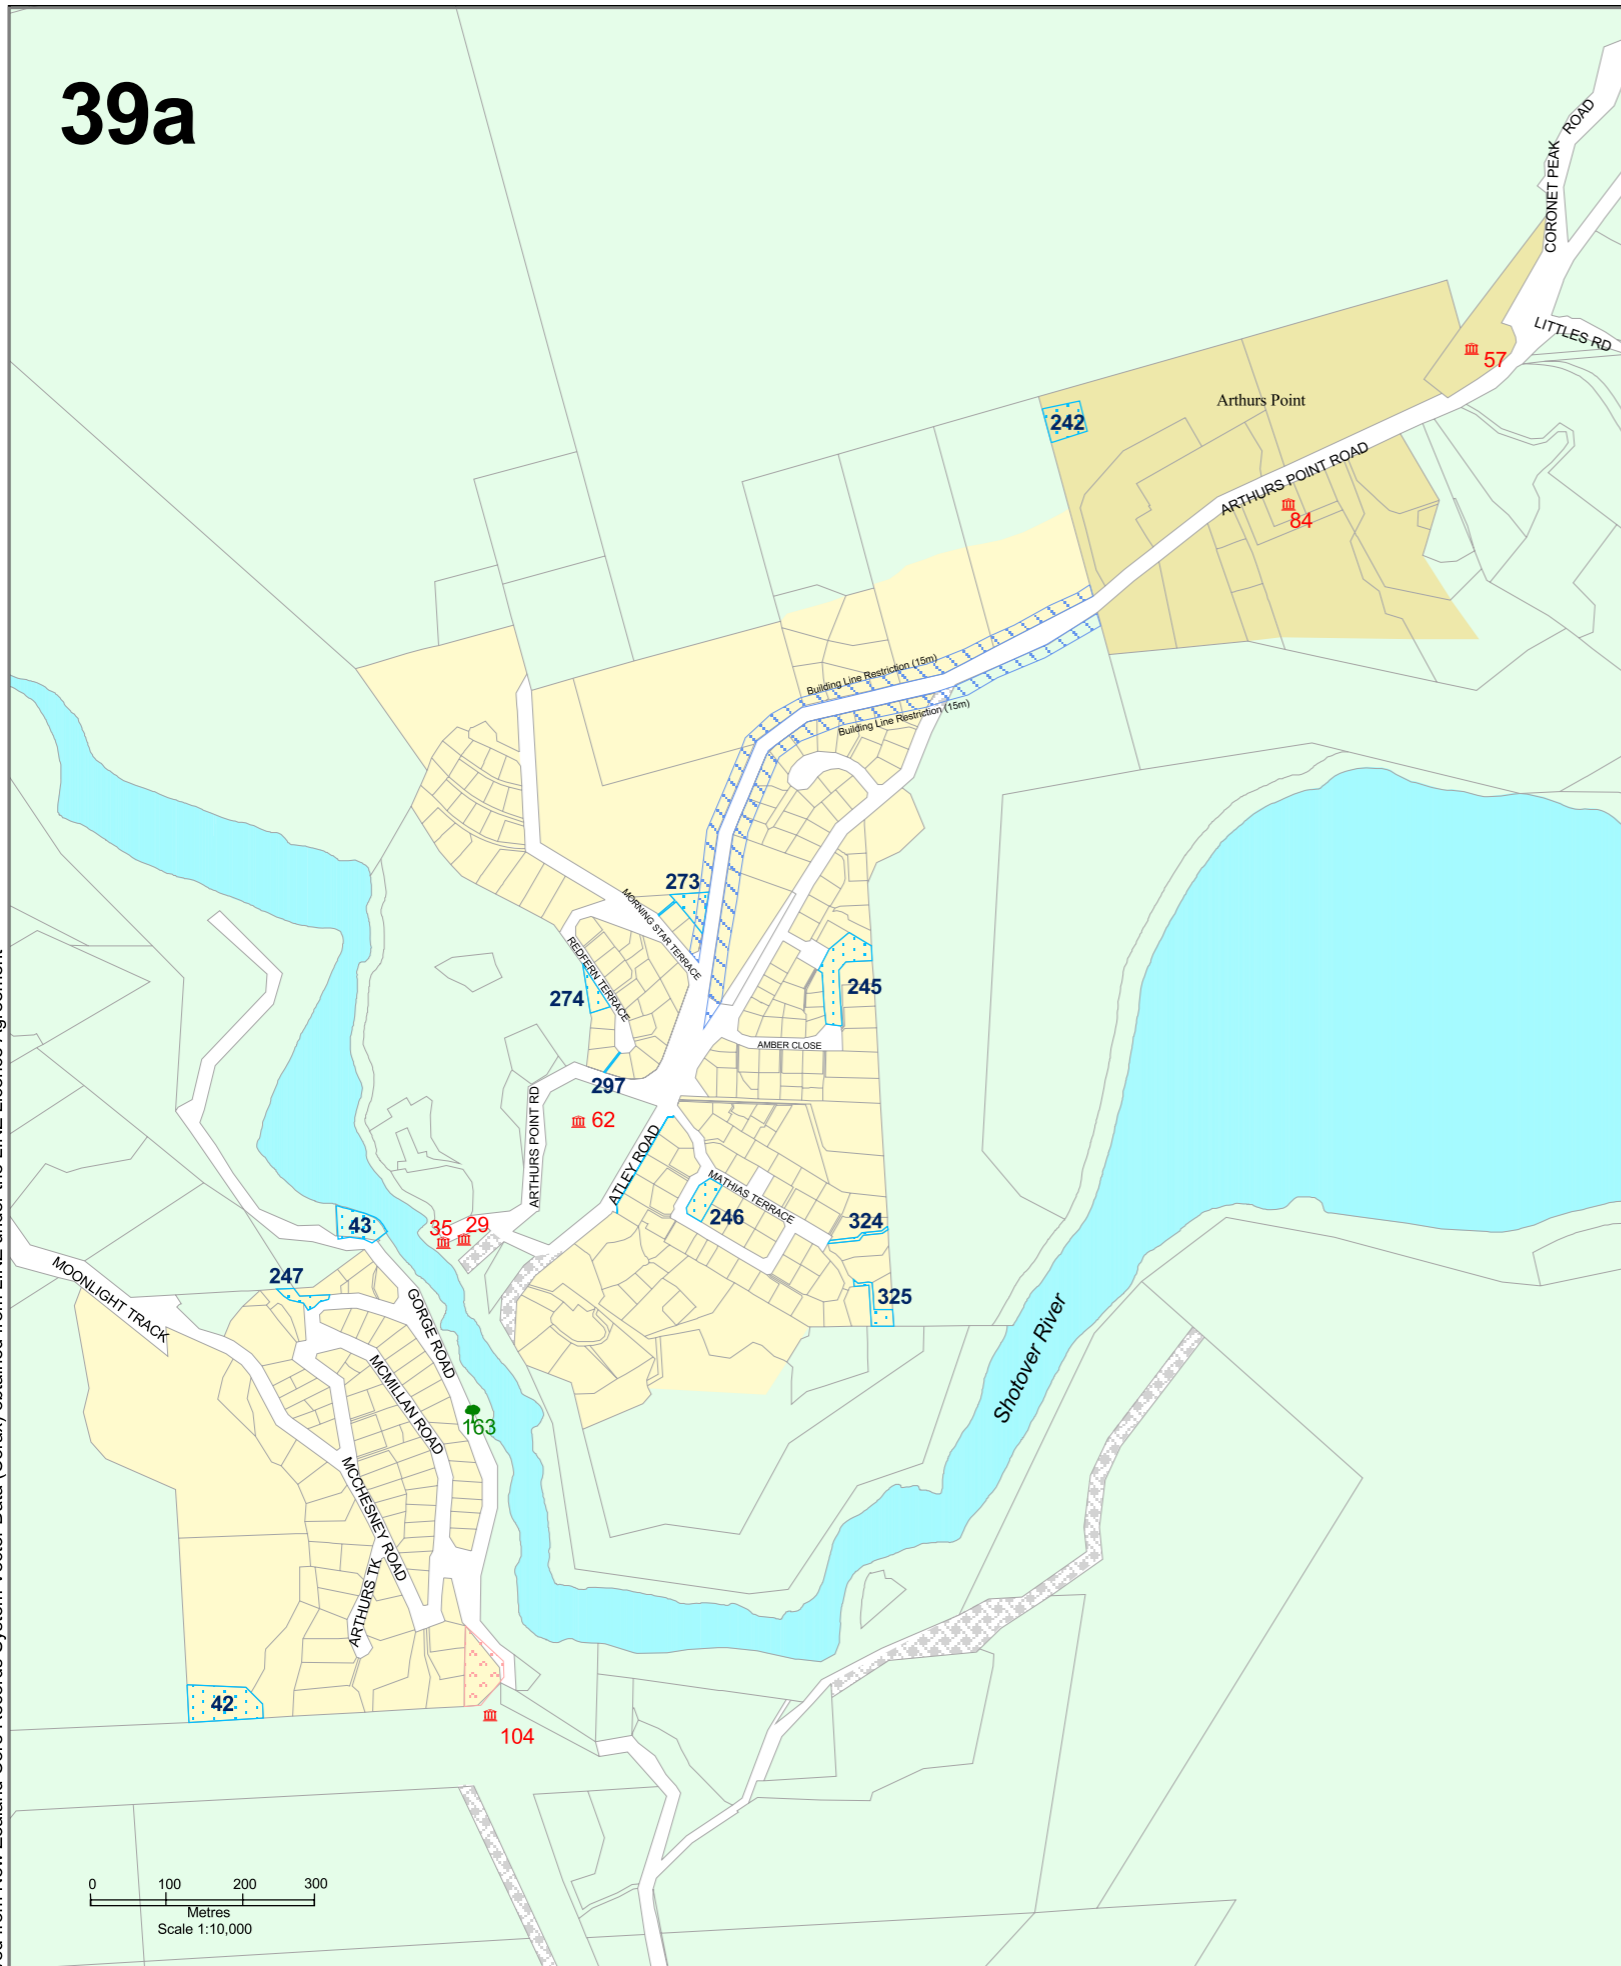

39a

39b

Parcel boundaries derived from New Zealand Core Records System Vector Data (Corax) obtained from LINZ under the LINZ Licence Agreement

Queenstown Lakes District Council
District Plan Maps

Arthurs Point,
Kingston

Map printed: April 2010

Maps created by QLDC GIS department

39