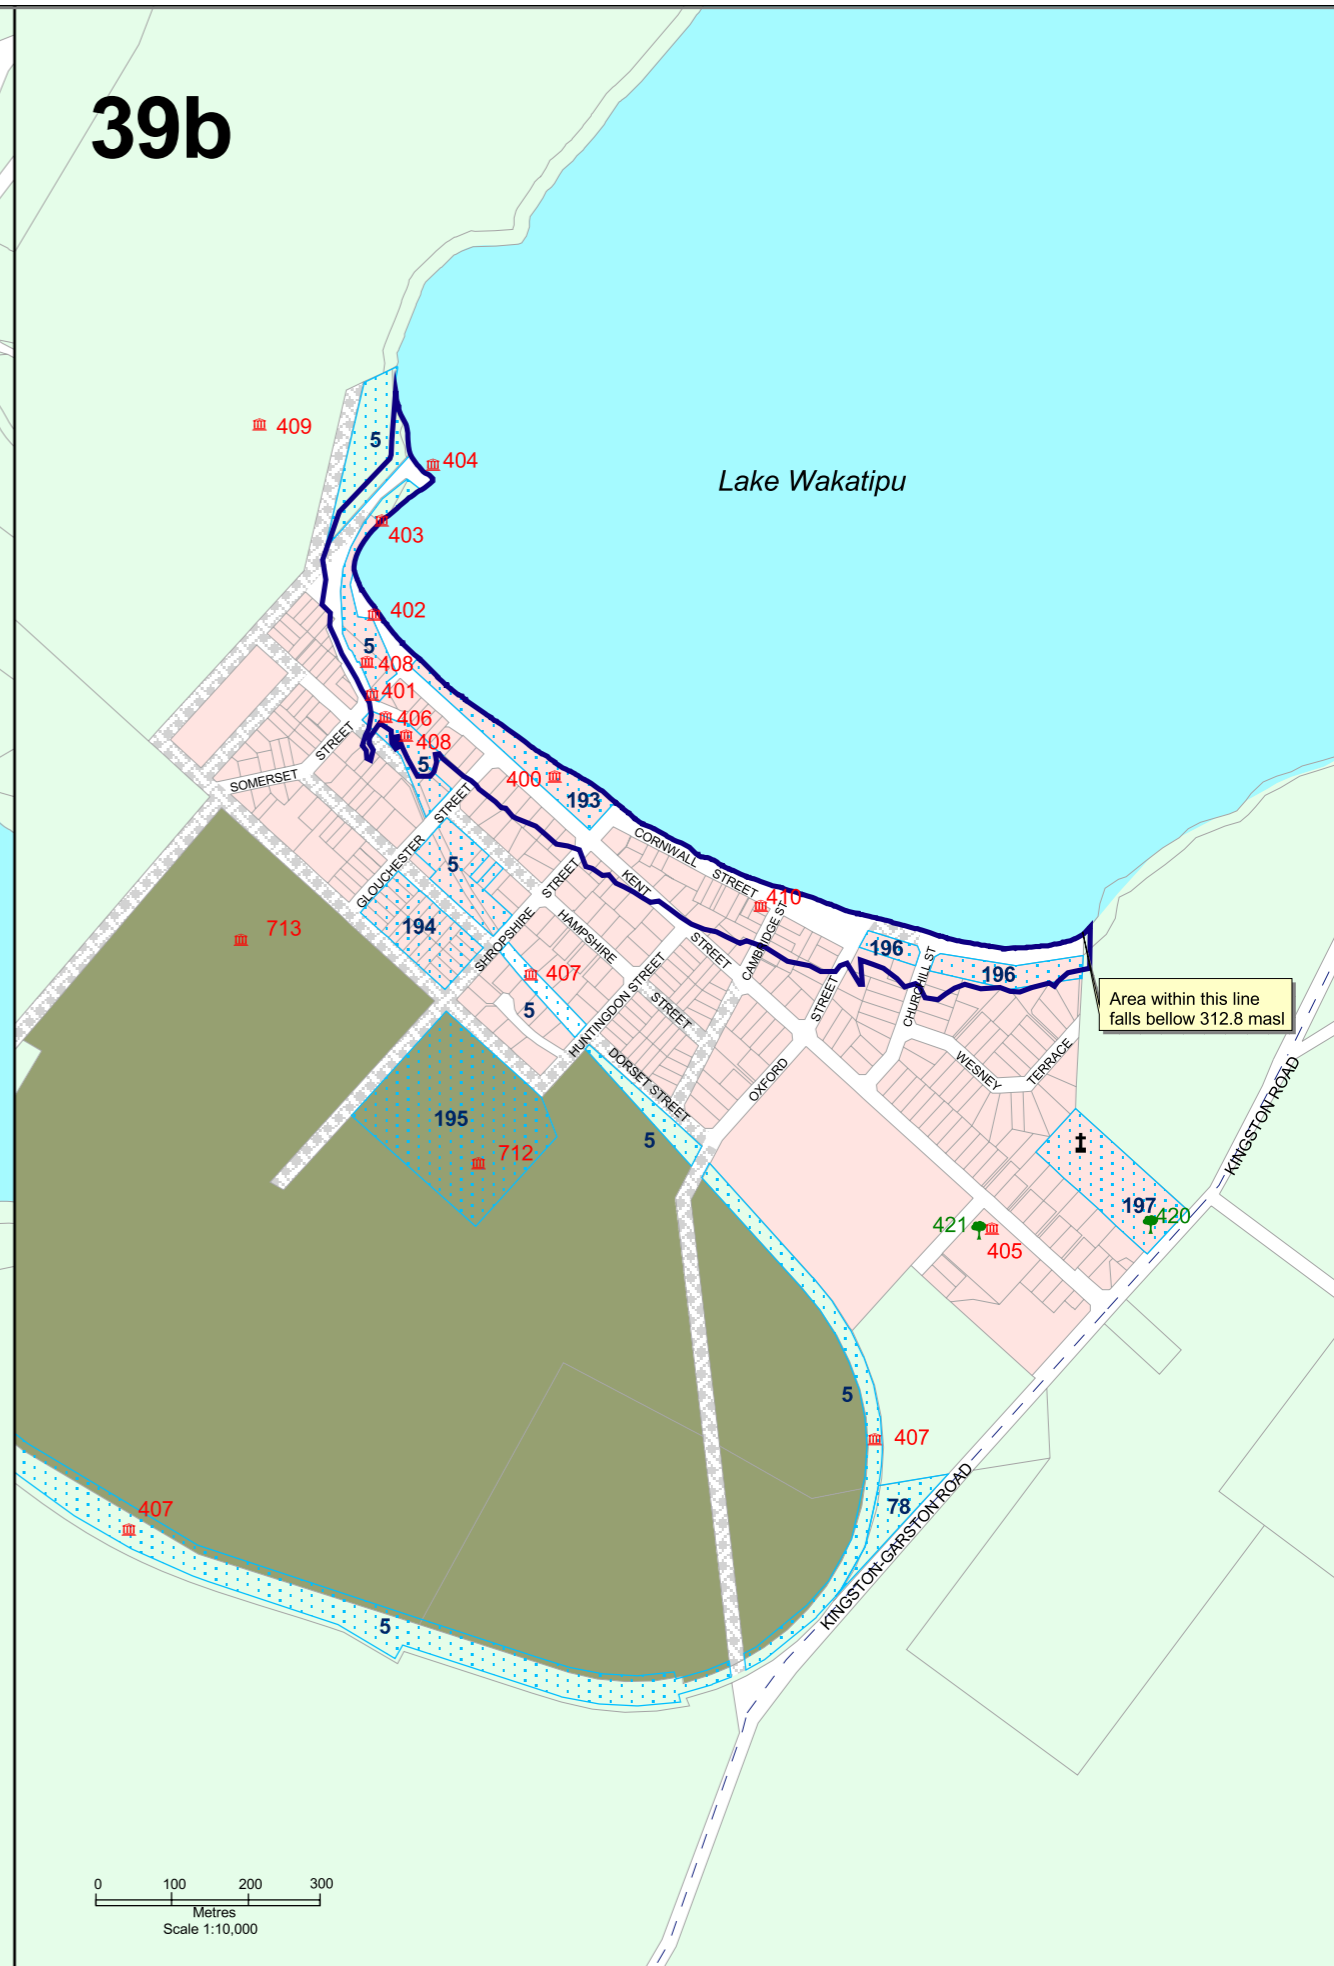

39a

39b

Parcel boundaries derived from New Zealand Core Records System Vector Data (Corax) obtained from LINZ under the LINZ Licence Agreement

Queenstown Lakes District Council
District Plan Maps

Arthurs Point,
Kingston

Map printed: April 2010

Maps created by QLDC GIS department

39