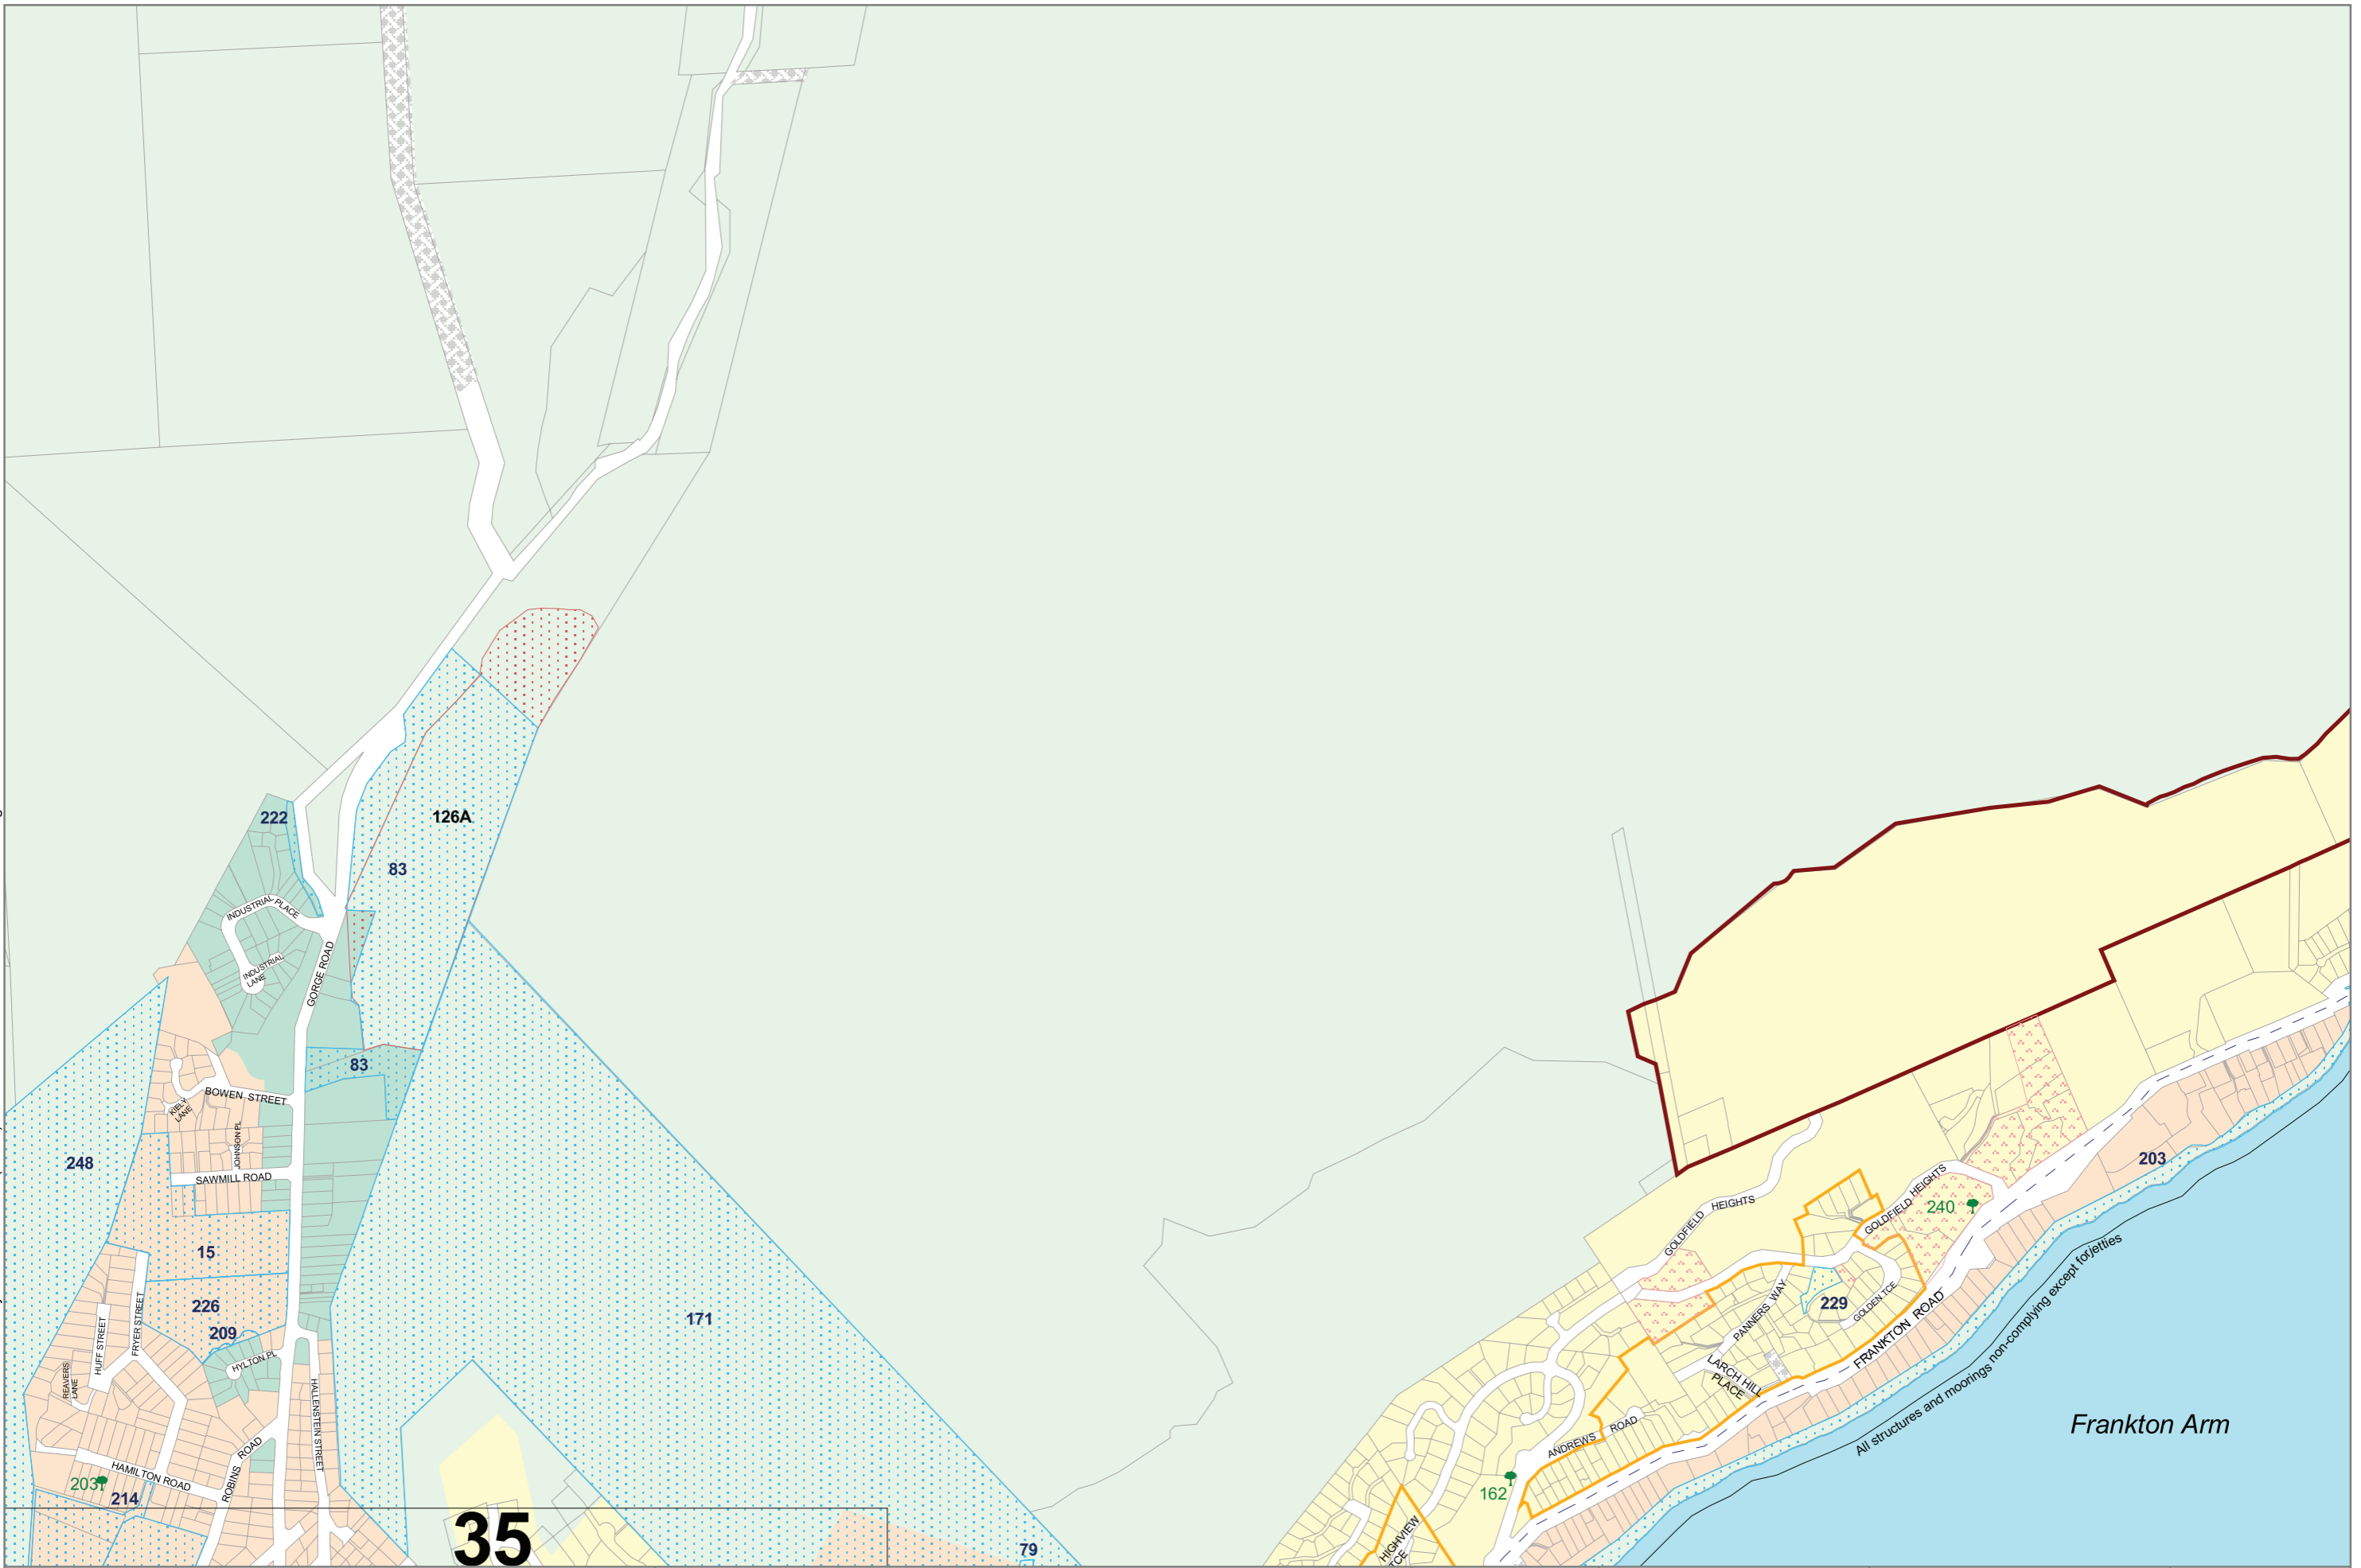

Parcel boundaries derived from New Zealand Core Records System Vector Data (Corax) obtained from LINZ under the LINZ Licence Agreement

Queenstown Lakes District Council
District Plan Maps

Queenstown Hill,
Gorge Road

Maps created by QLDC GIS department

32

Map printed: February 2008