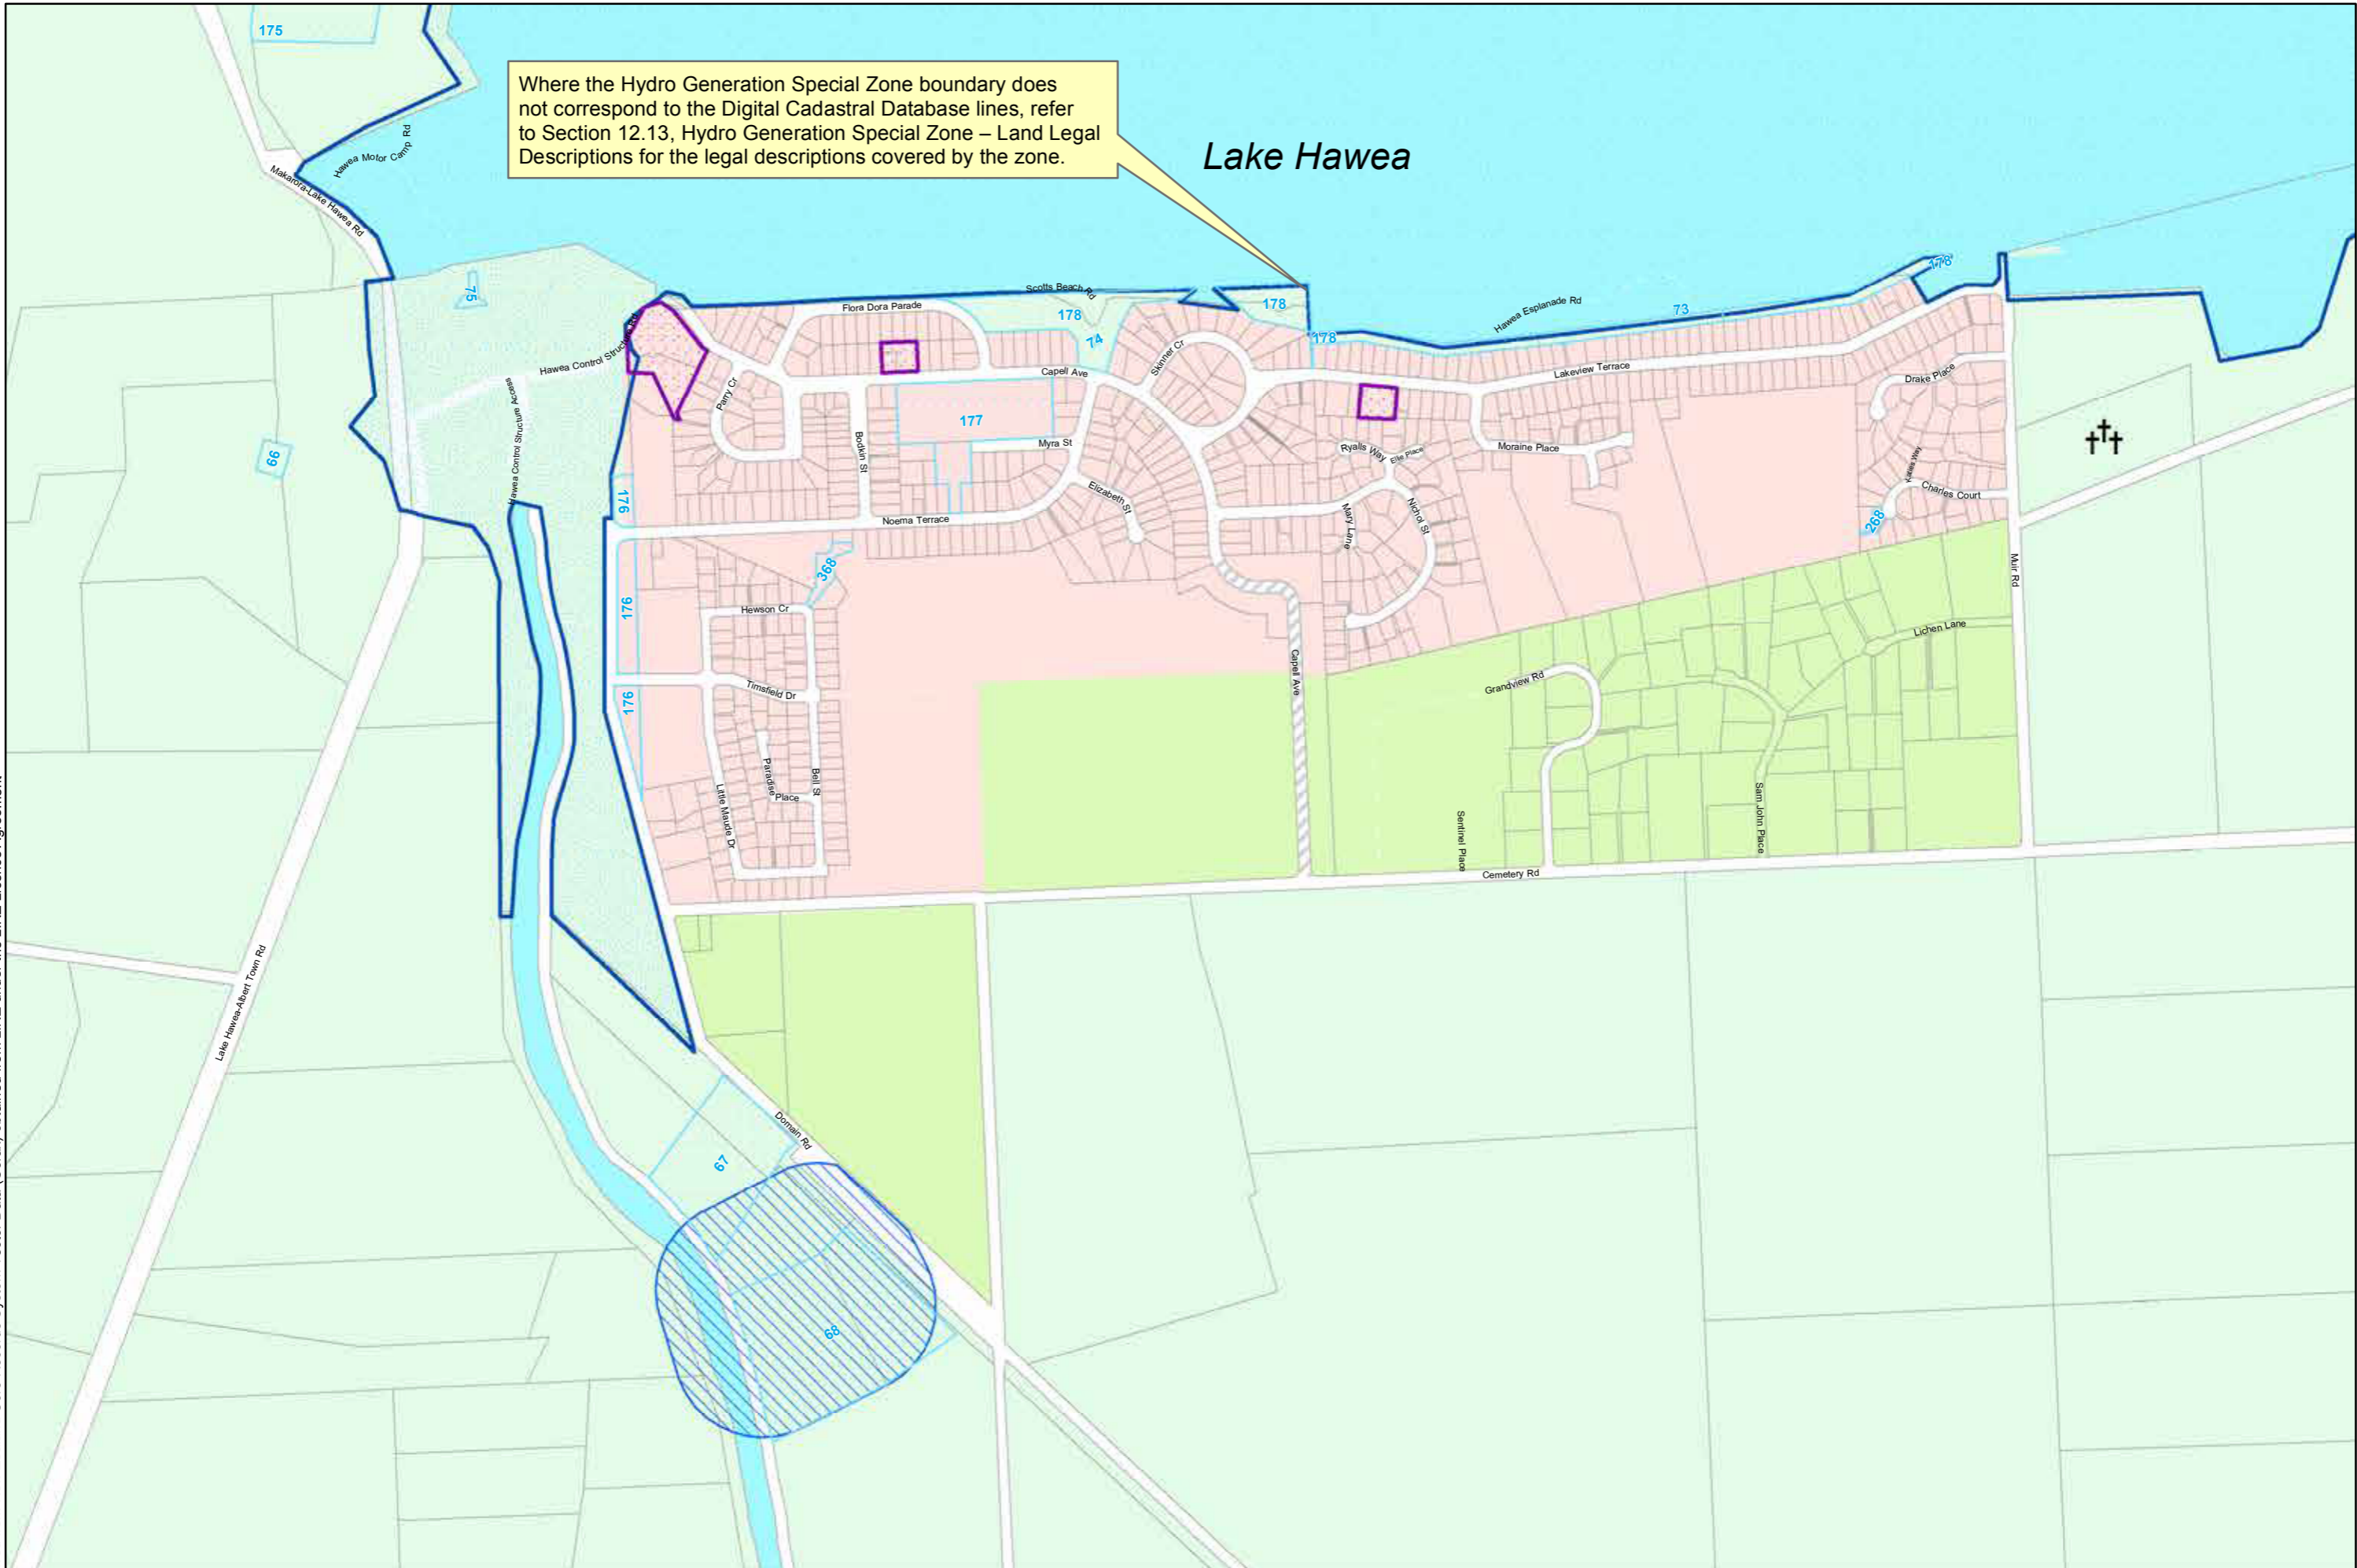

Where the Hydro Generation Special Zone boundary does not correspond to the Digital Cadastral Database lines, refer to Section 12.13, Hydro Generation Special Zone – Land Legal Descriptions for the legal descriptions covered by the zone.

Lake Hawea

Parcel boundaries derived from New Zealand Core Records System Vector Data (Corax) obtained from LINZ under the LINZ Licence Agreement