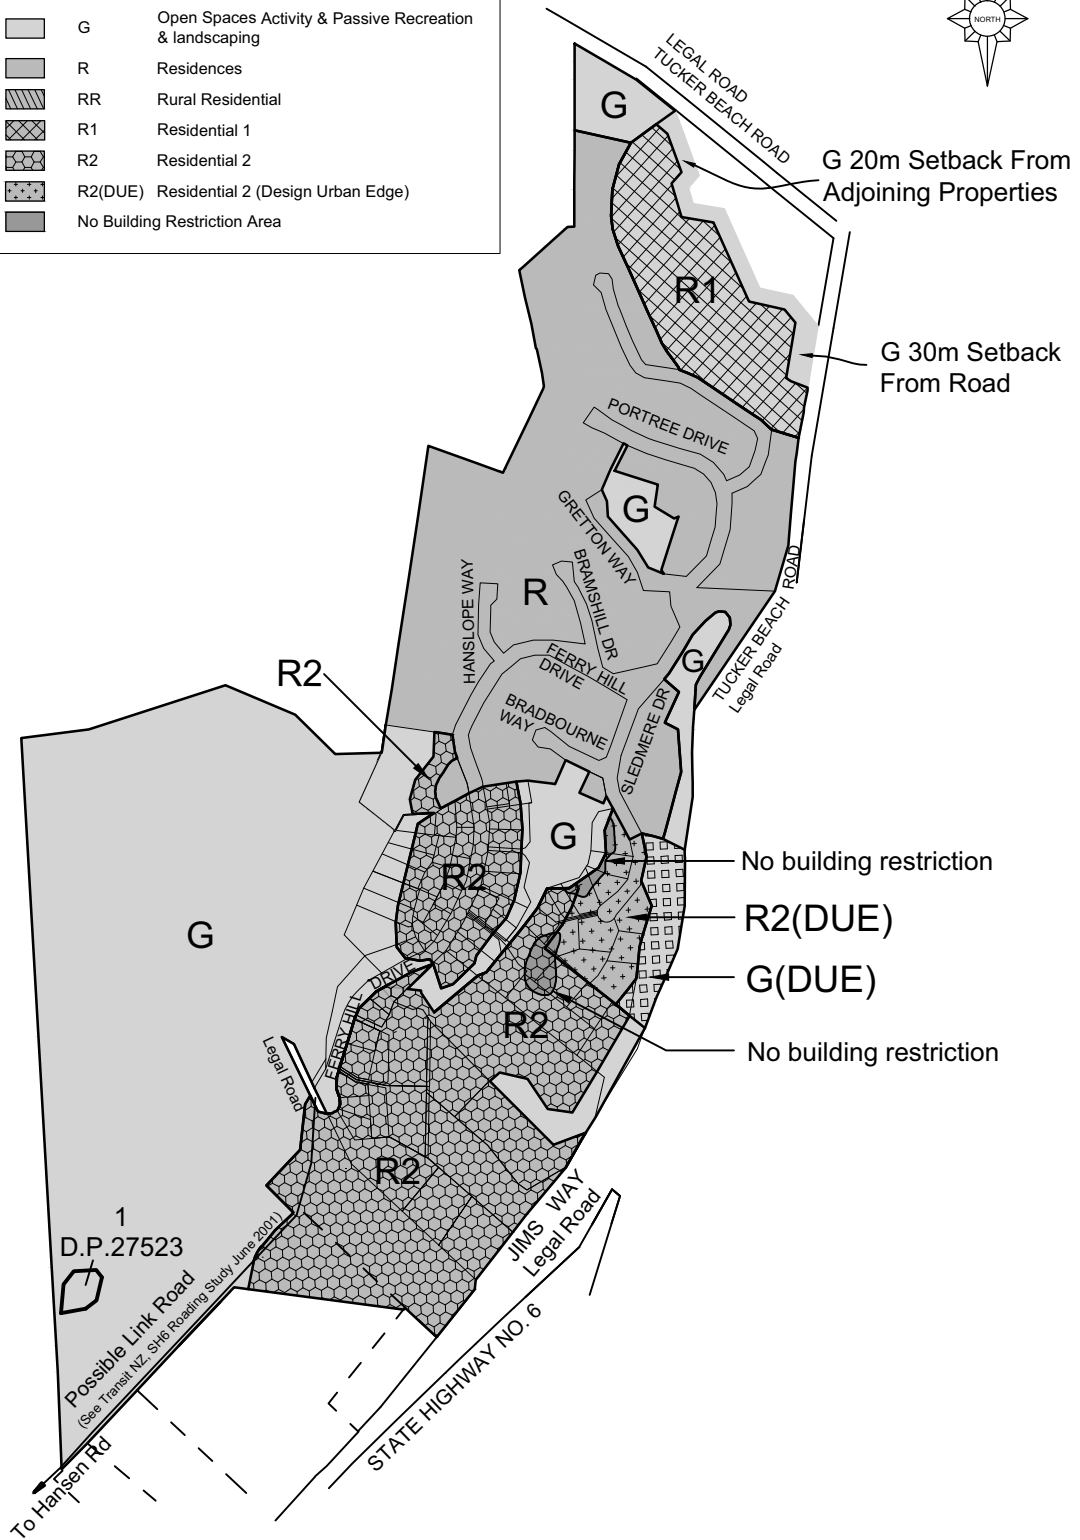

KEY

	G(DUE)	Open Spaces Activity & Passive Recreation & landscaping (Design Urban Edge)
	G	Open Spaces Activity & Passive Recreation & landscaping
	R	Residences
	RR	Rural Residential
	R1	Residential 1
	R2	Residential 2
	R2(DUE)	Residential 2 (Design Urban Edge)
	No Building Restriction Area	

Quail Rise Structure Plan

Scale 1:10,000 @ A4