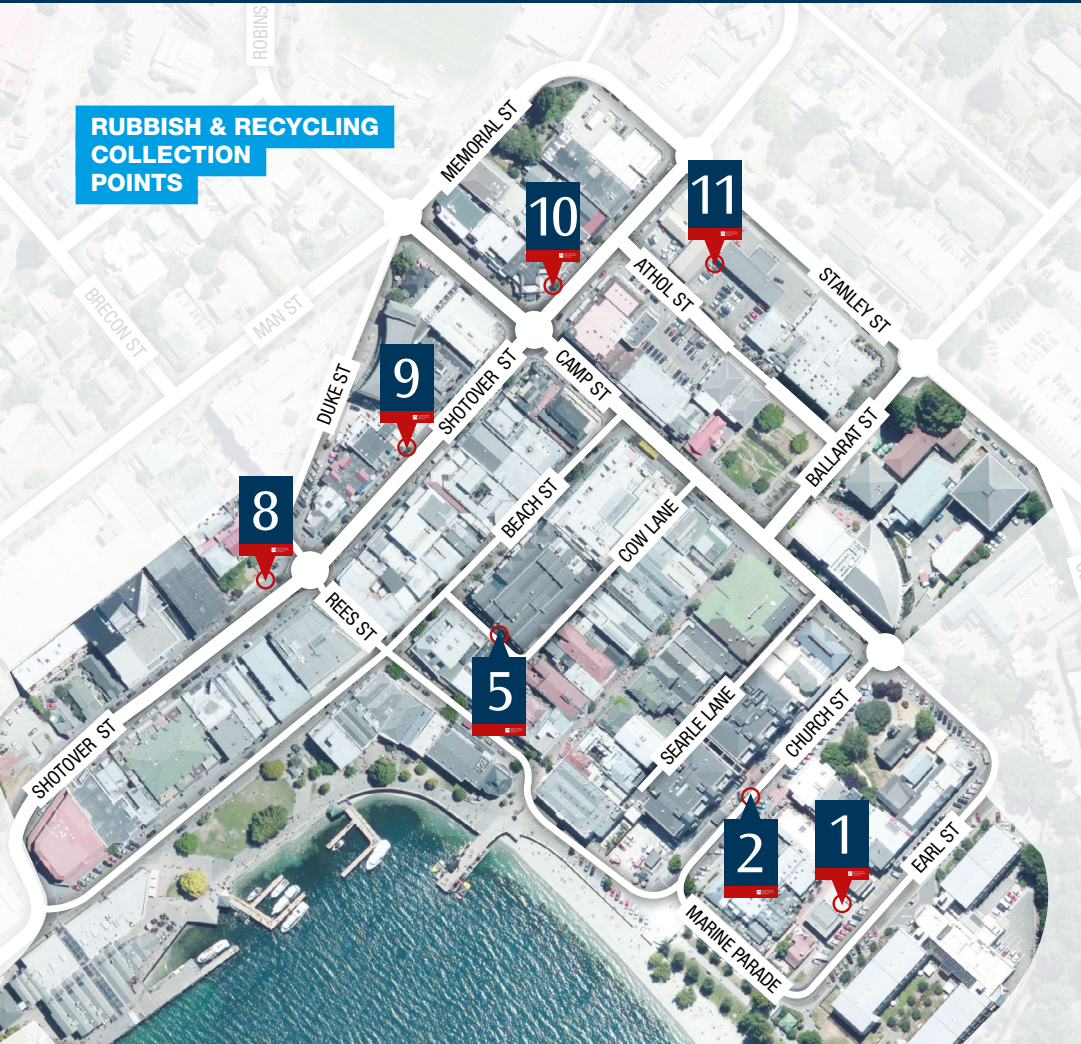

KEEP THE STREETS NEAT

RUBBISH & RECYCLING
COLLECTION
POINTS

Put your rubbish
and recycling out
Monday to Friday,

8.00AM or
2.00PM

Please remove the
wheelie bins from the
street once they've
been collected. Our
footpaths are for
people, not bins!