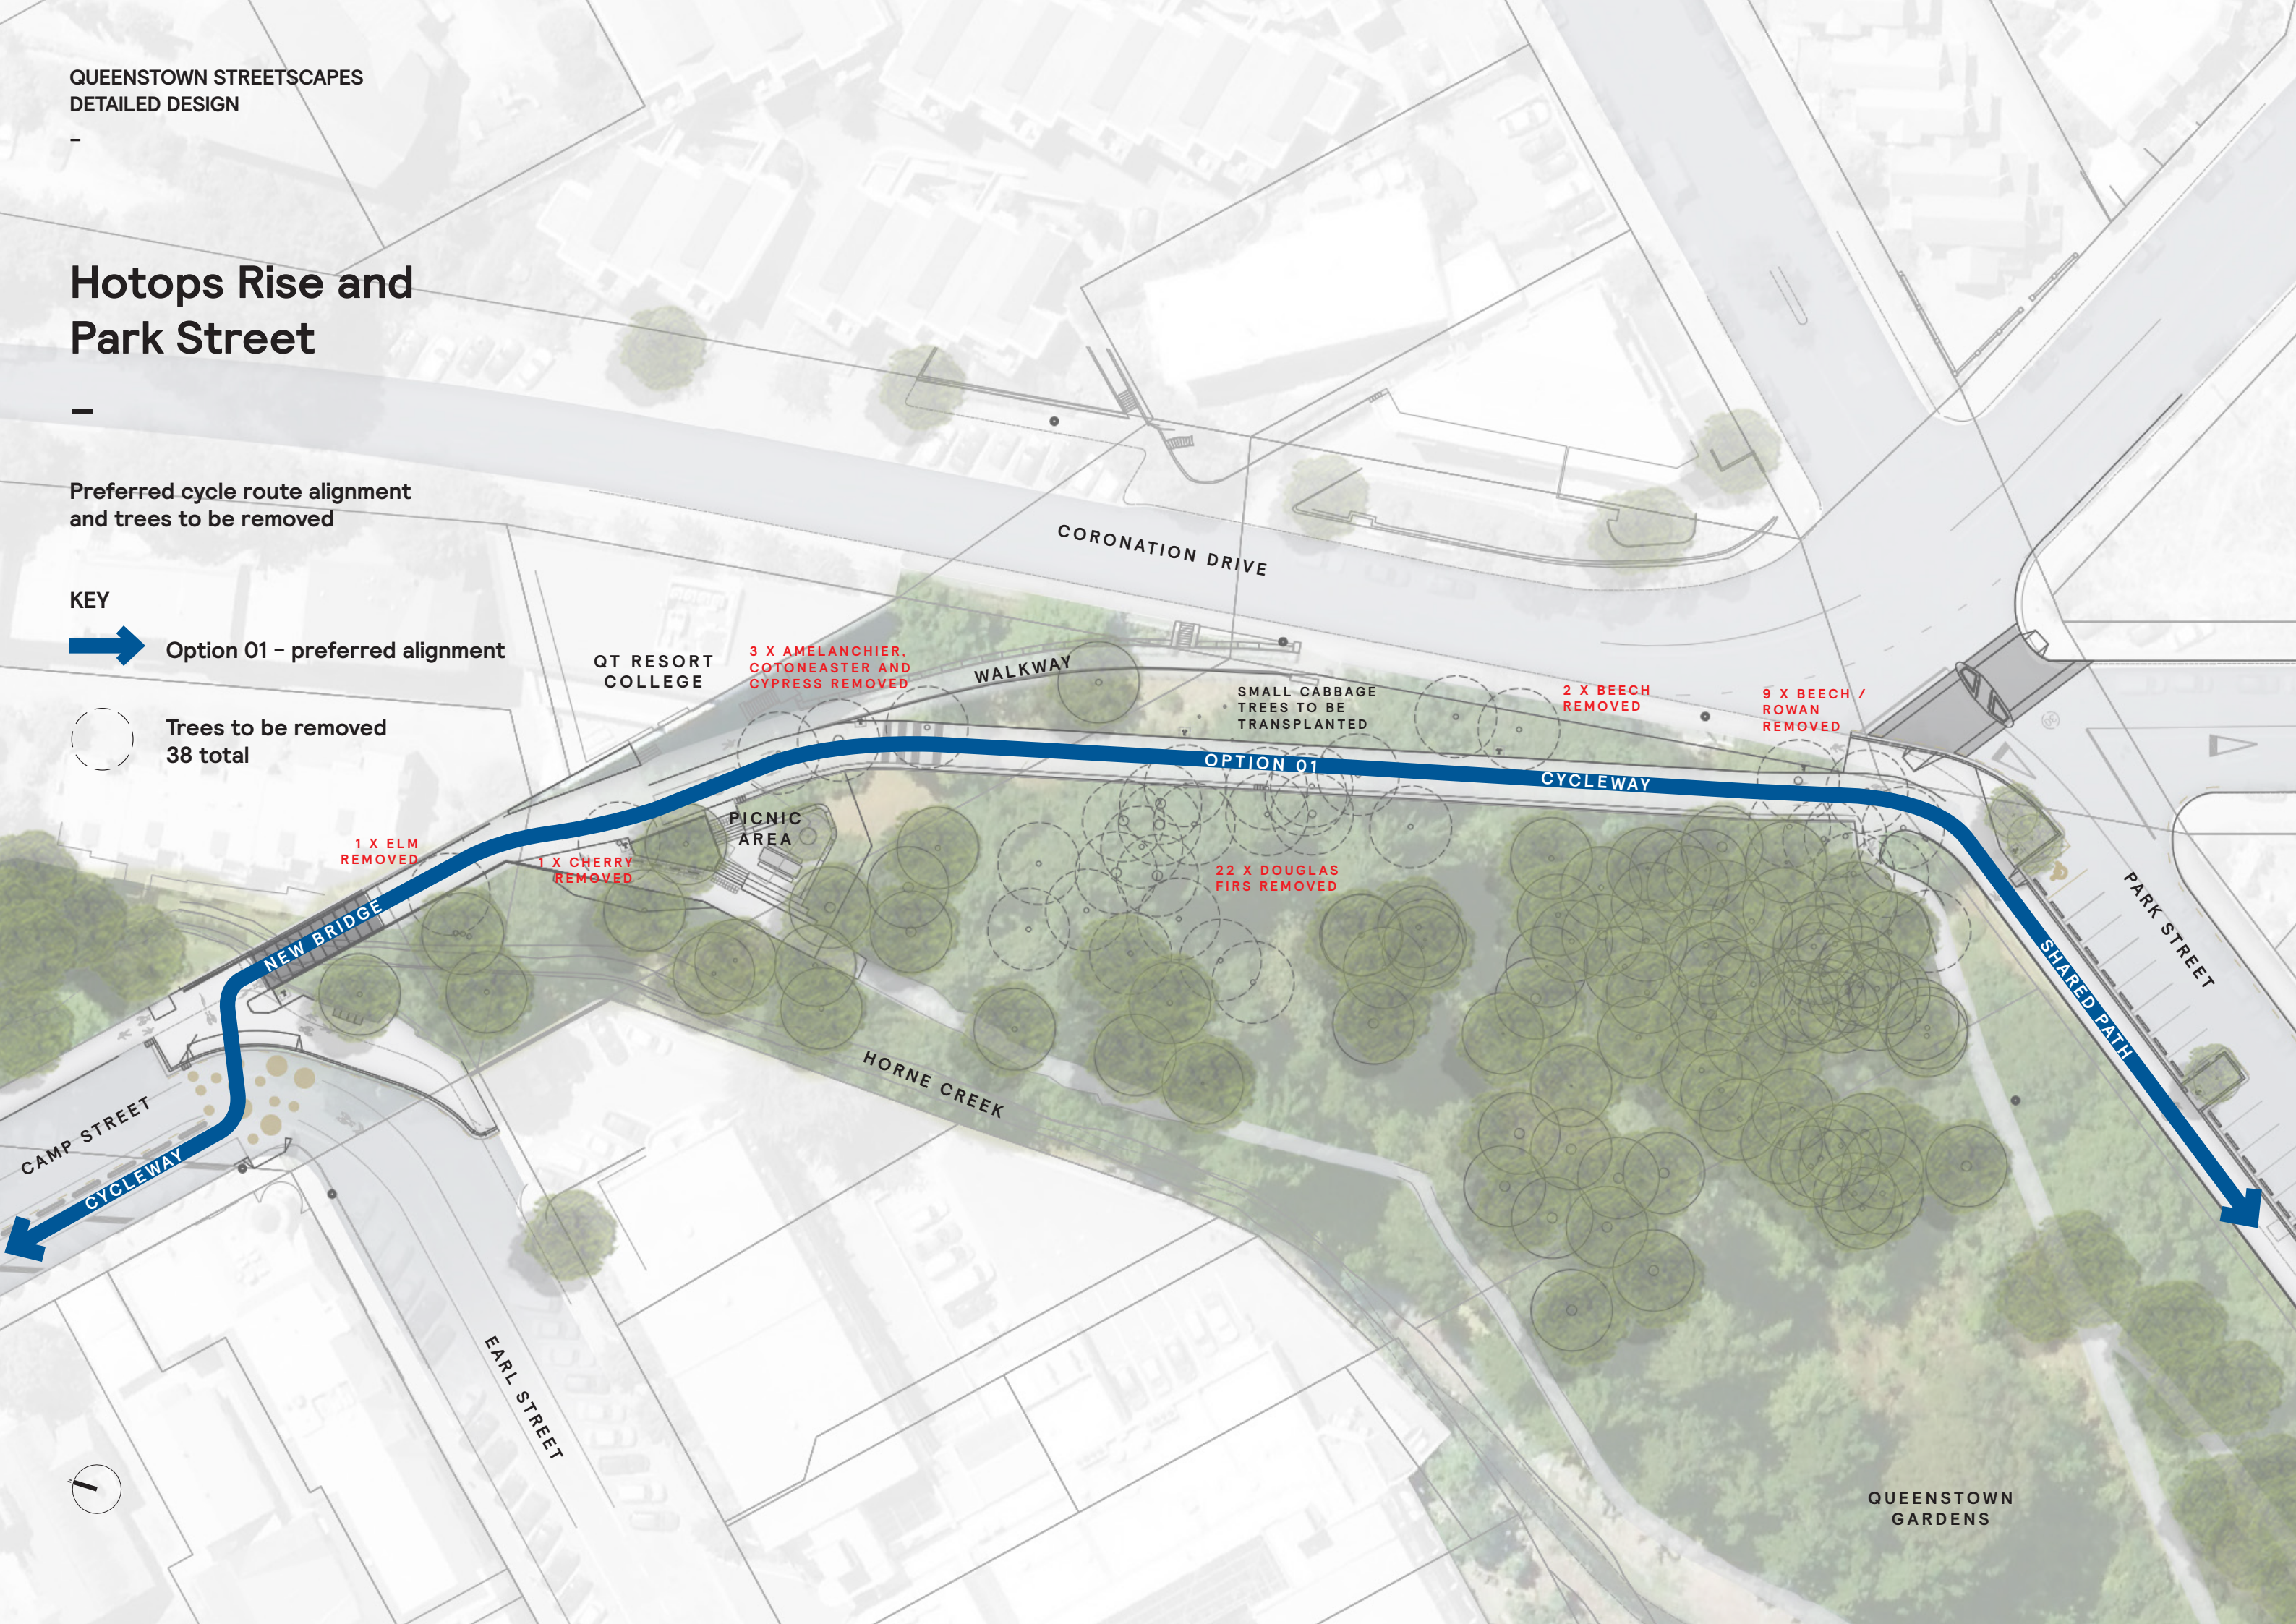

Hotops Rise and Park Street

Preferred cycle route alignment
and trees to be removed

KEY

 Option 01 - preferred alignment

 Trees to be removed
38 total

QT RESORT COLLEGE

3 X AMELANCHIER,
COTONEASTER AND
CYPRESS REMOVED

WALKWAY

SMALL CABBAGE
TREES TO BE
TRANSPLANTED

2 X BEECH
REMOVED

9 X BEECH /
ROWAN
REMOVED

OPTION 01

CYCLEWAY

PICNIC
AREA

1 X ELM
REMOVED

1 X CHERRY
REMOVED

22 X DOUGLAS
FIRS REMOVED

HORNE CREEK

CAMP STREET

CYCLEWAY

EARL STREET

PARK STREET

SHARED PATH