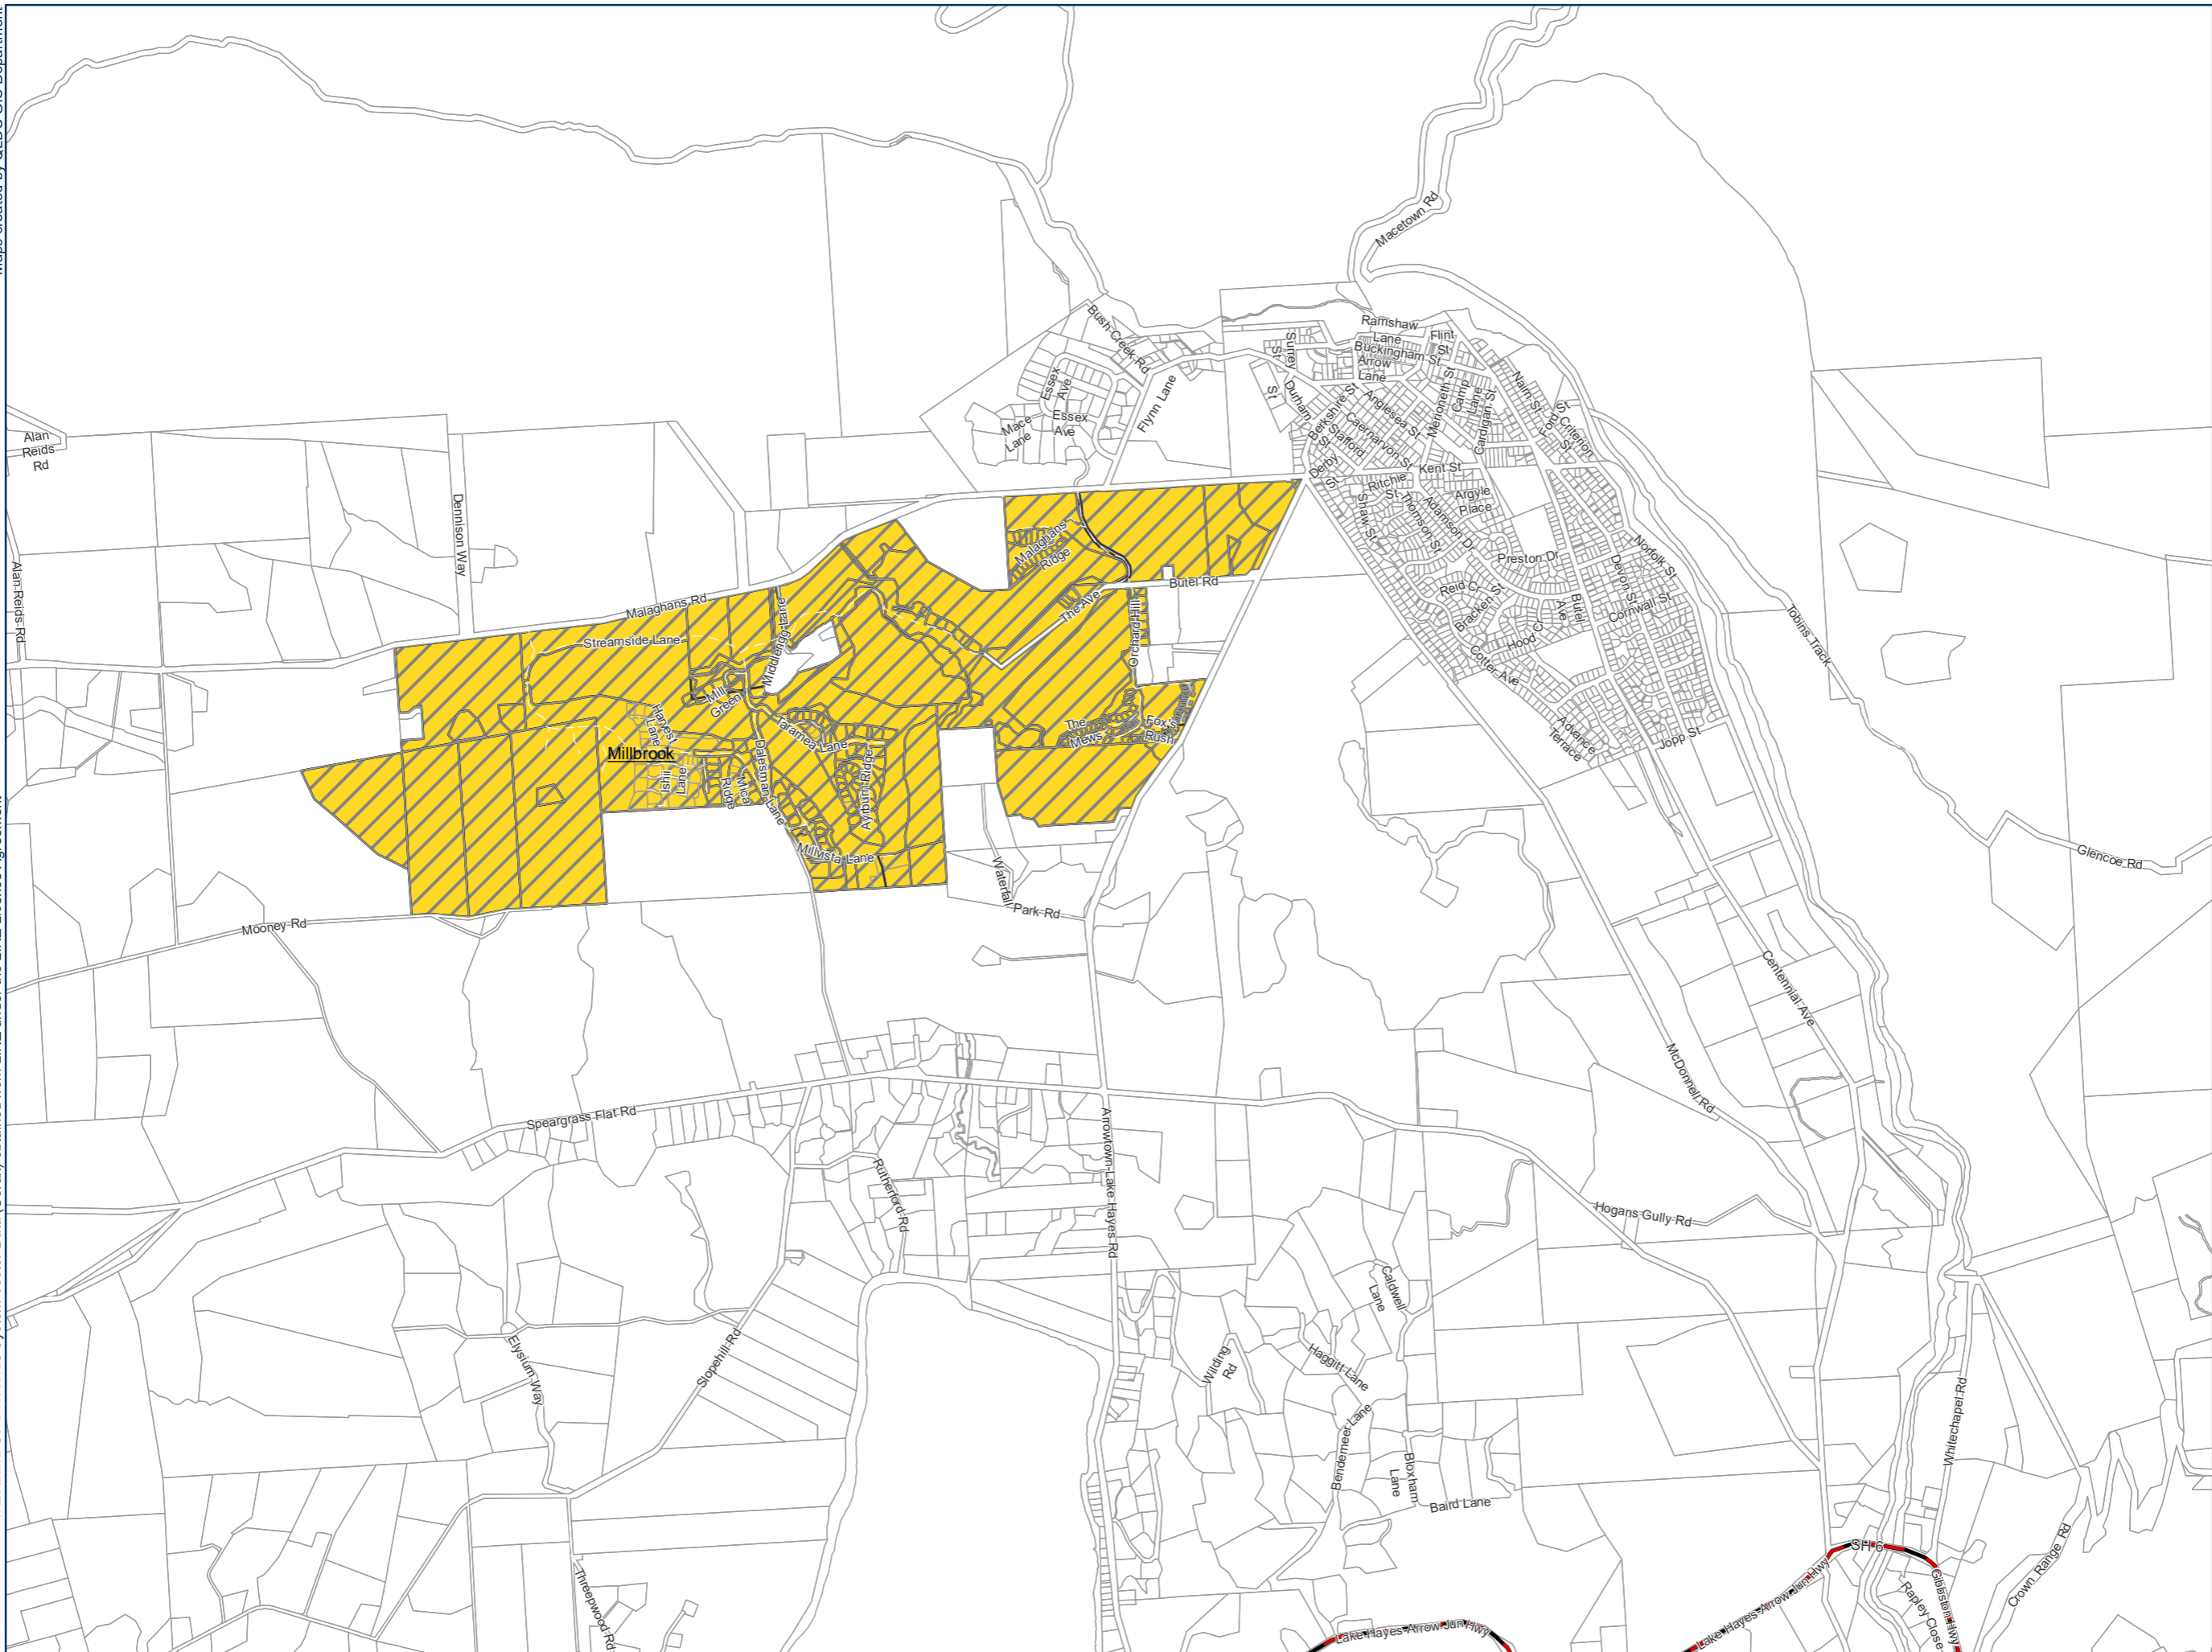

**Legend**

-  Parcel/Road Boundary
-  State Highway
-  Millbrook Resort Zone

26

**Proposed District Plan Map 26 - Speargrass Flat, Millbrook**

Date Published: 01-Sep-17