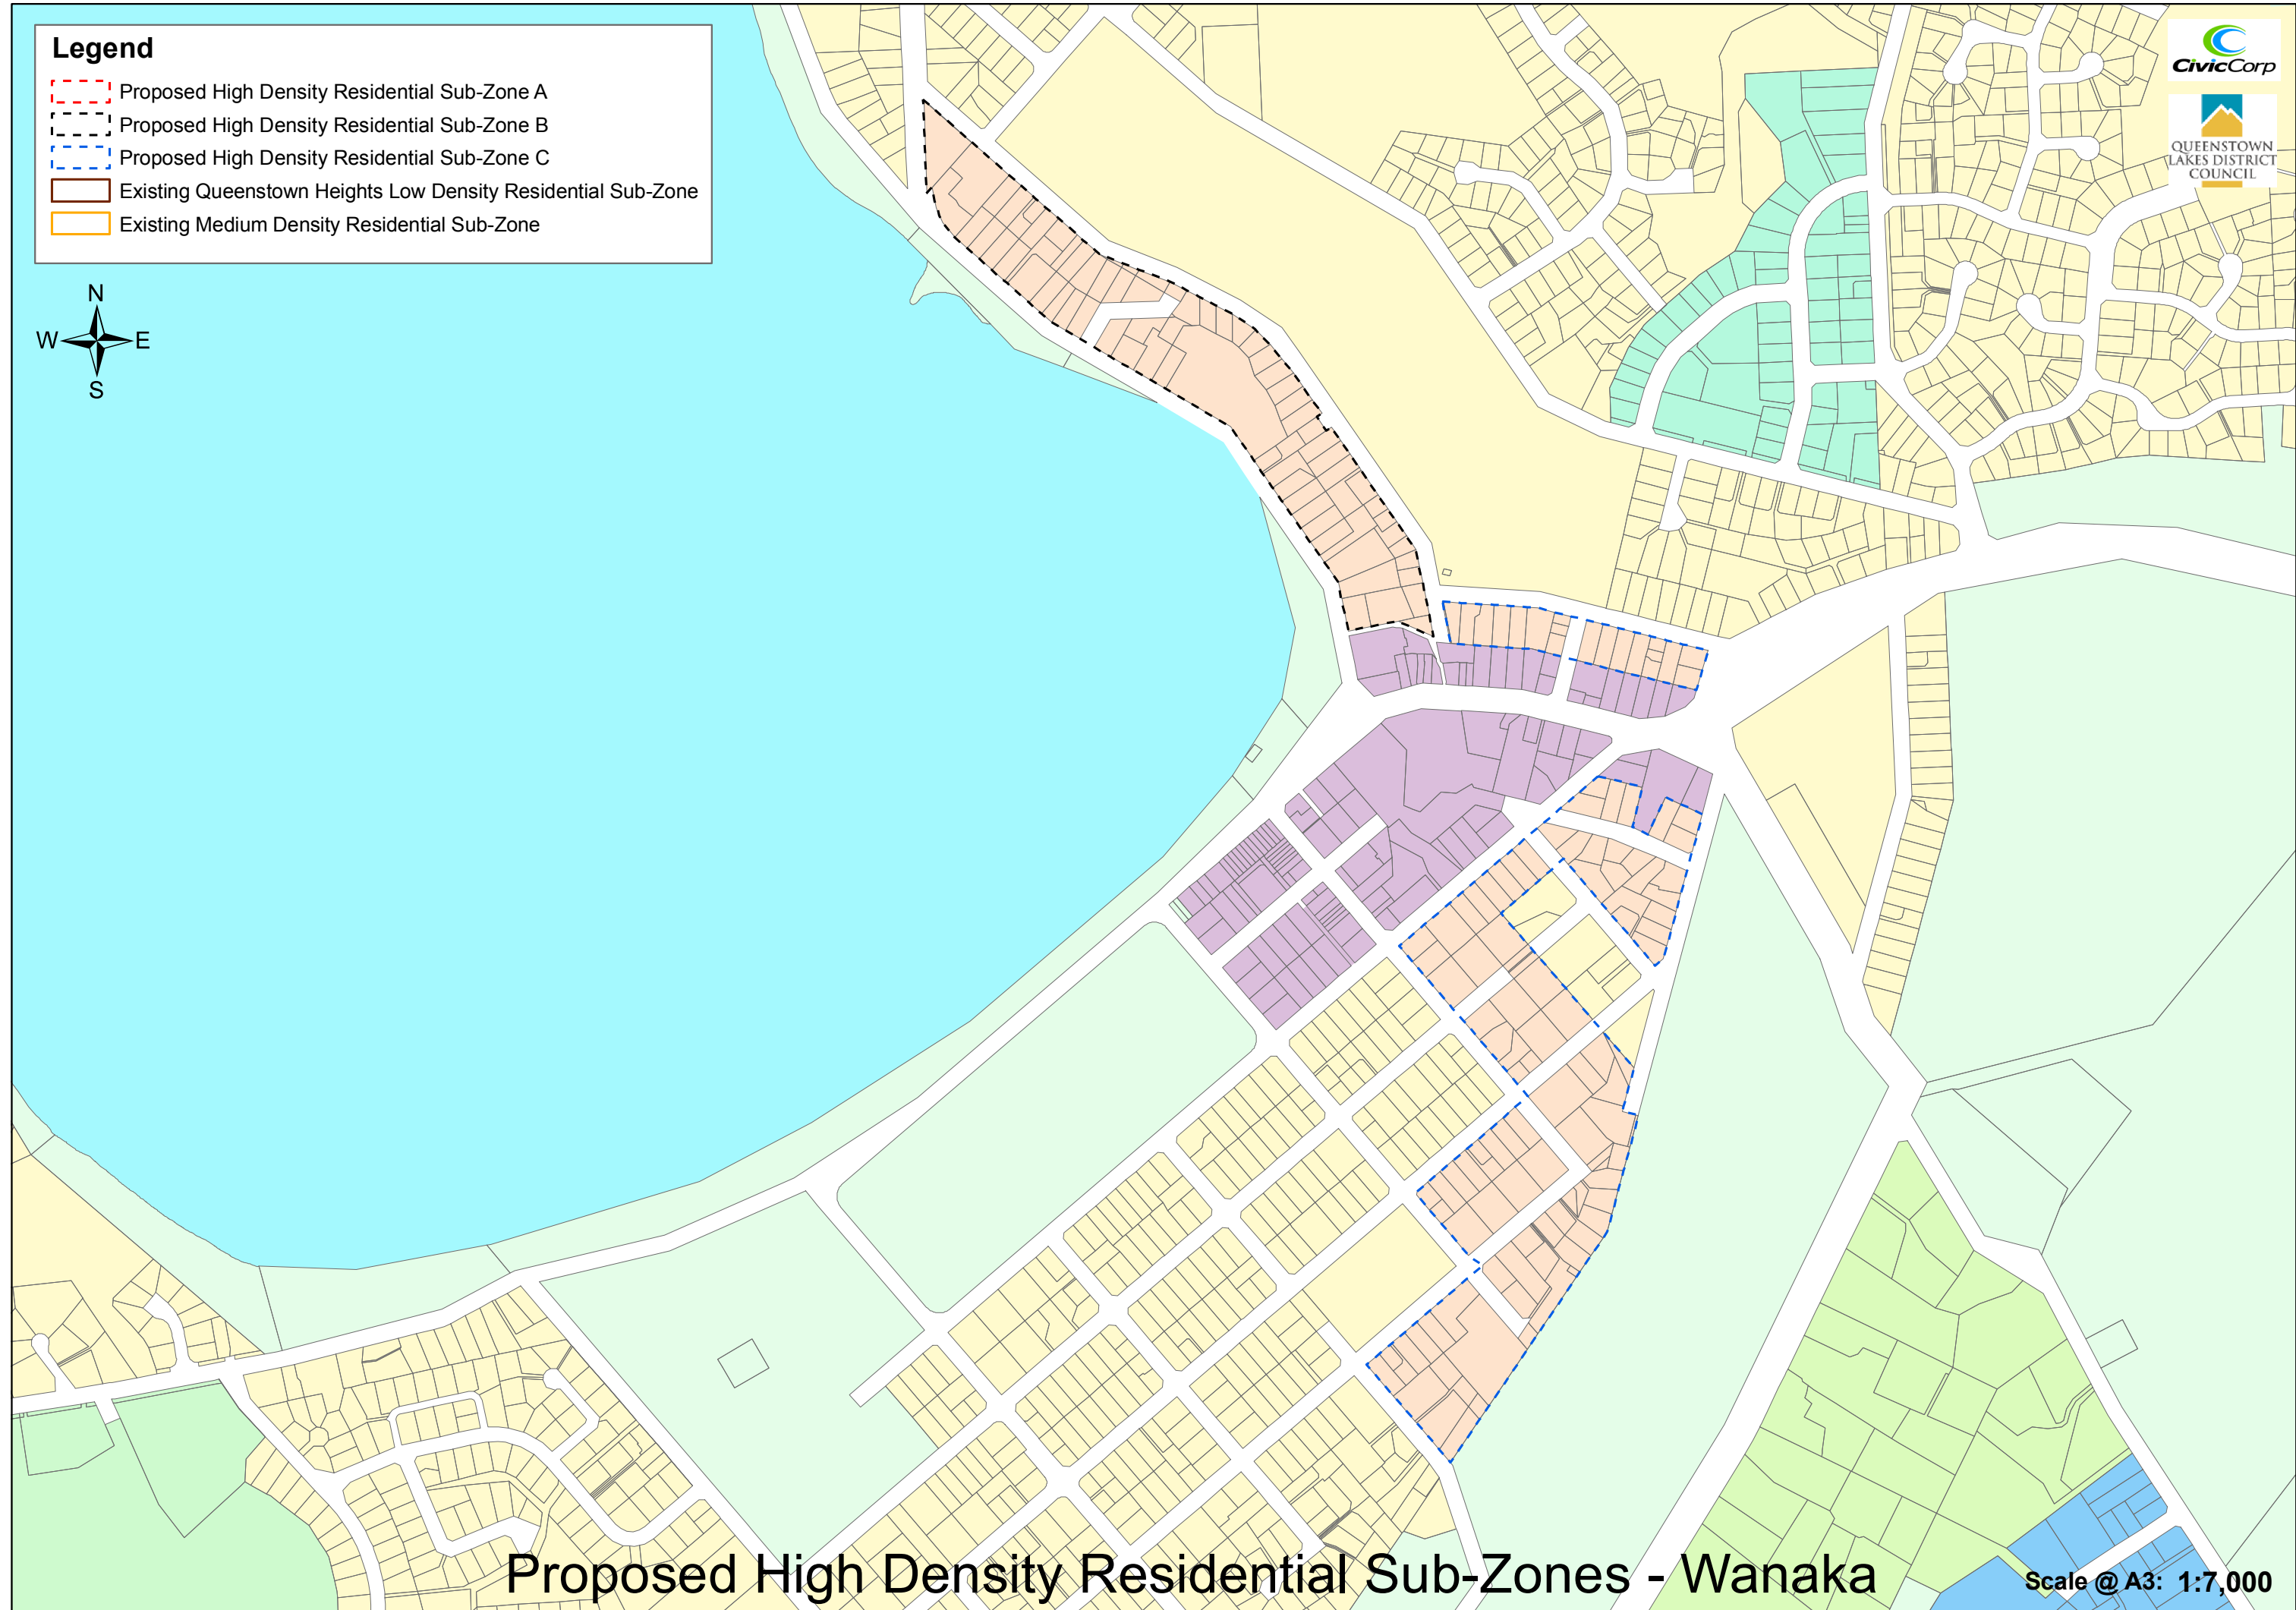

**Legend**

- Proposed High Density Residential Sub-Zone A
- Proposed High Density Residential Sub-Zone B
- Proposed High Density Residential Sub-Zone C
- Existing Queenstown Heights Low Density Residential Sub-Zone
- Existing Medium Density Residential Sub-Zone

**Proposed High Density Residential Sub-Zones - Wanaka**

Scale @ A3: 1:7,000