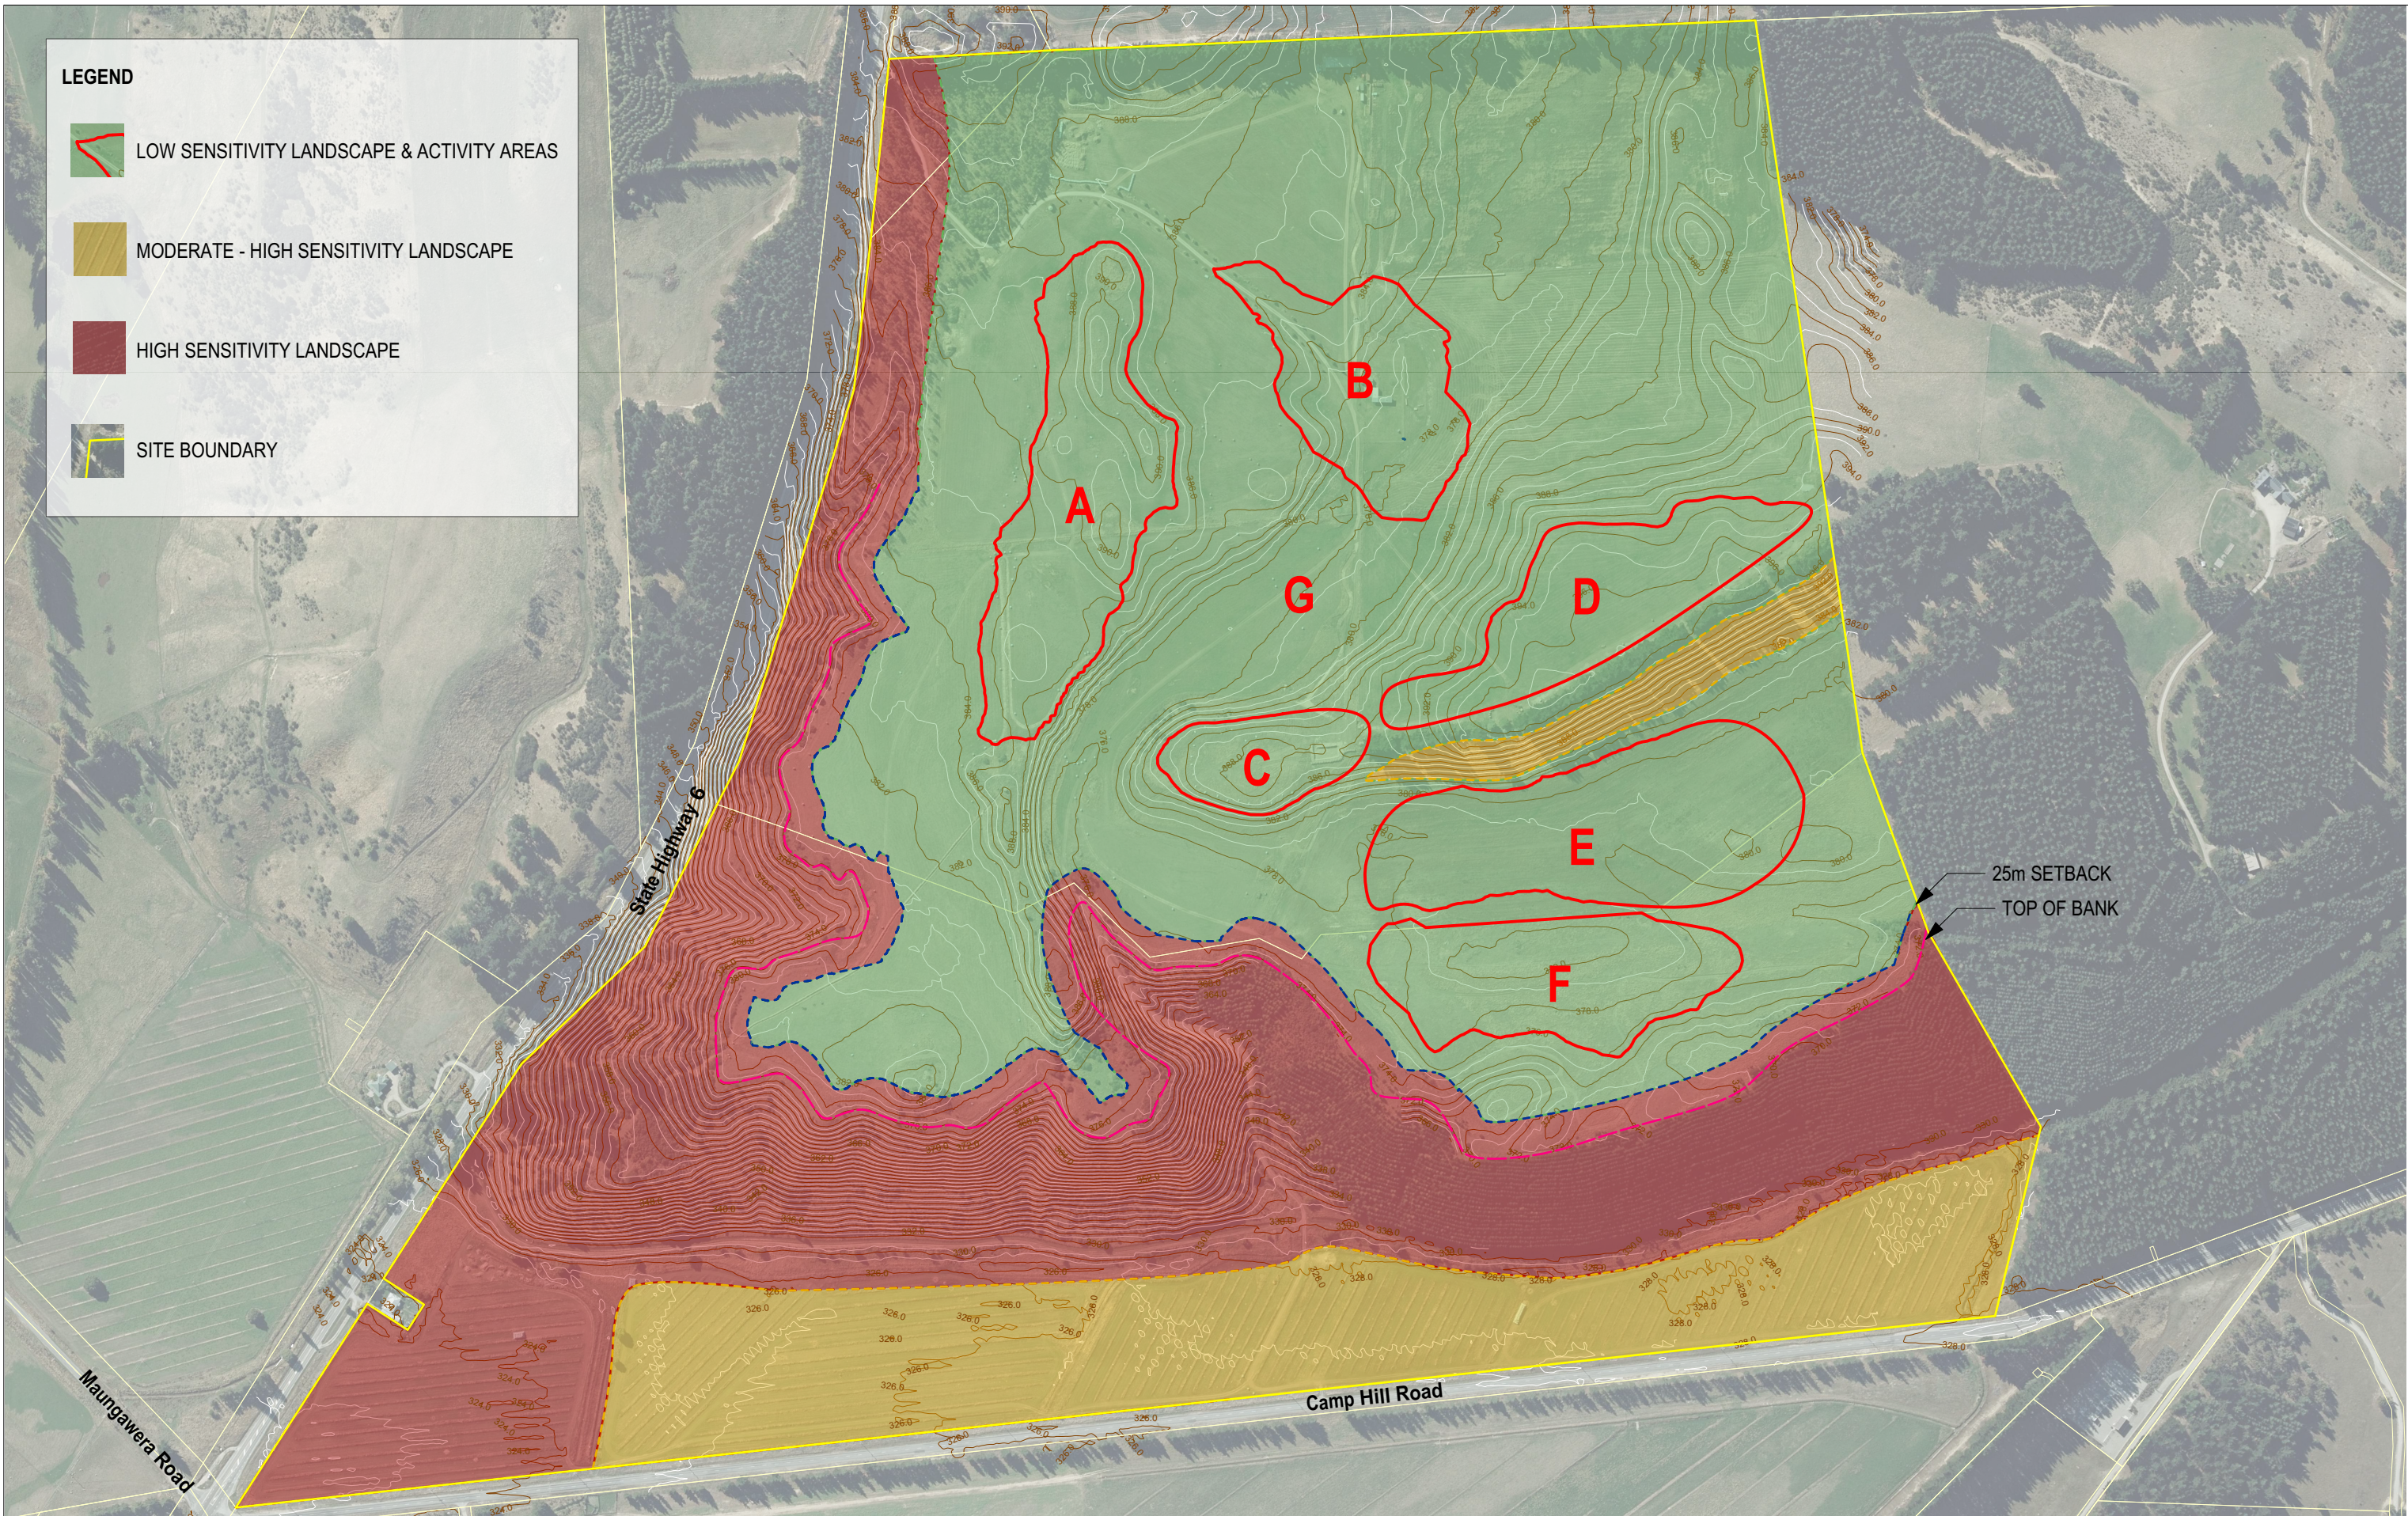

LEGEND

-  LOW SENSITIVITY LANDSCAPE & ACTIVITY AREAS
-  MODERATE - HIGH SENSITIVITY LANDSCAPE
-  HIGH SENSITIVITY LANDSCAPE
-  SITE BOUNDARY

DEVELOPMENT PLAN MAUNGAWERA RURAL VISITOR ZONE

Drawing Status
INFORMATION ONLY

Scale 1:5000 @ A3

HERON INVESTMENTS LIMITED

Sheet Title

LANDSCAPE SENSITIVITY &
ACTIVITY AREA PLAN

Sheet Number

02

Revision

05

Revision: 05

Drawn By: JM

Date: 24-07-20