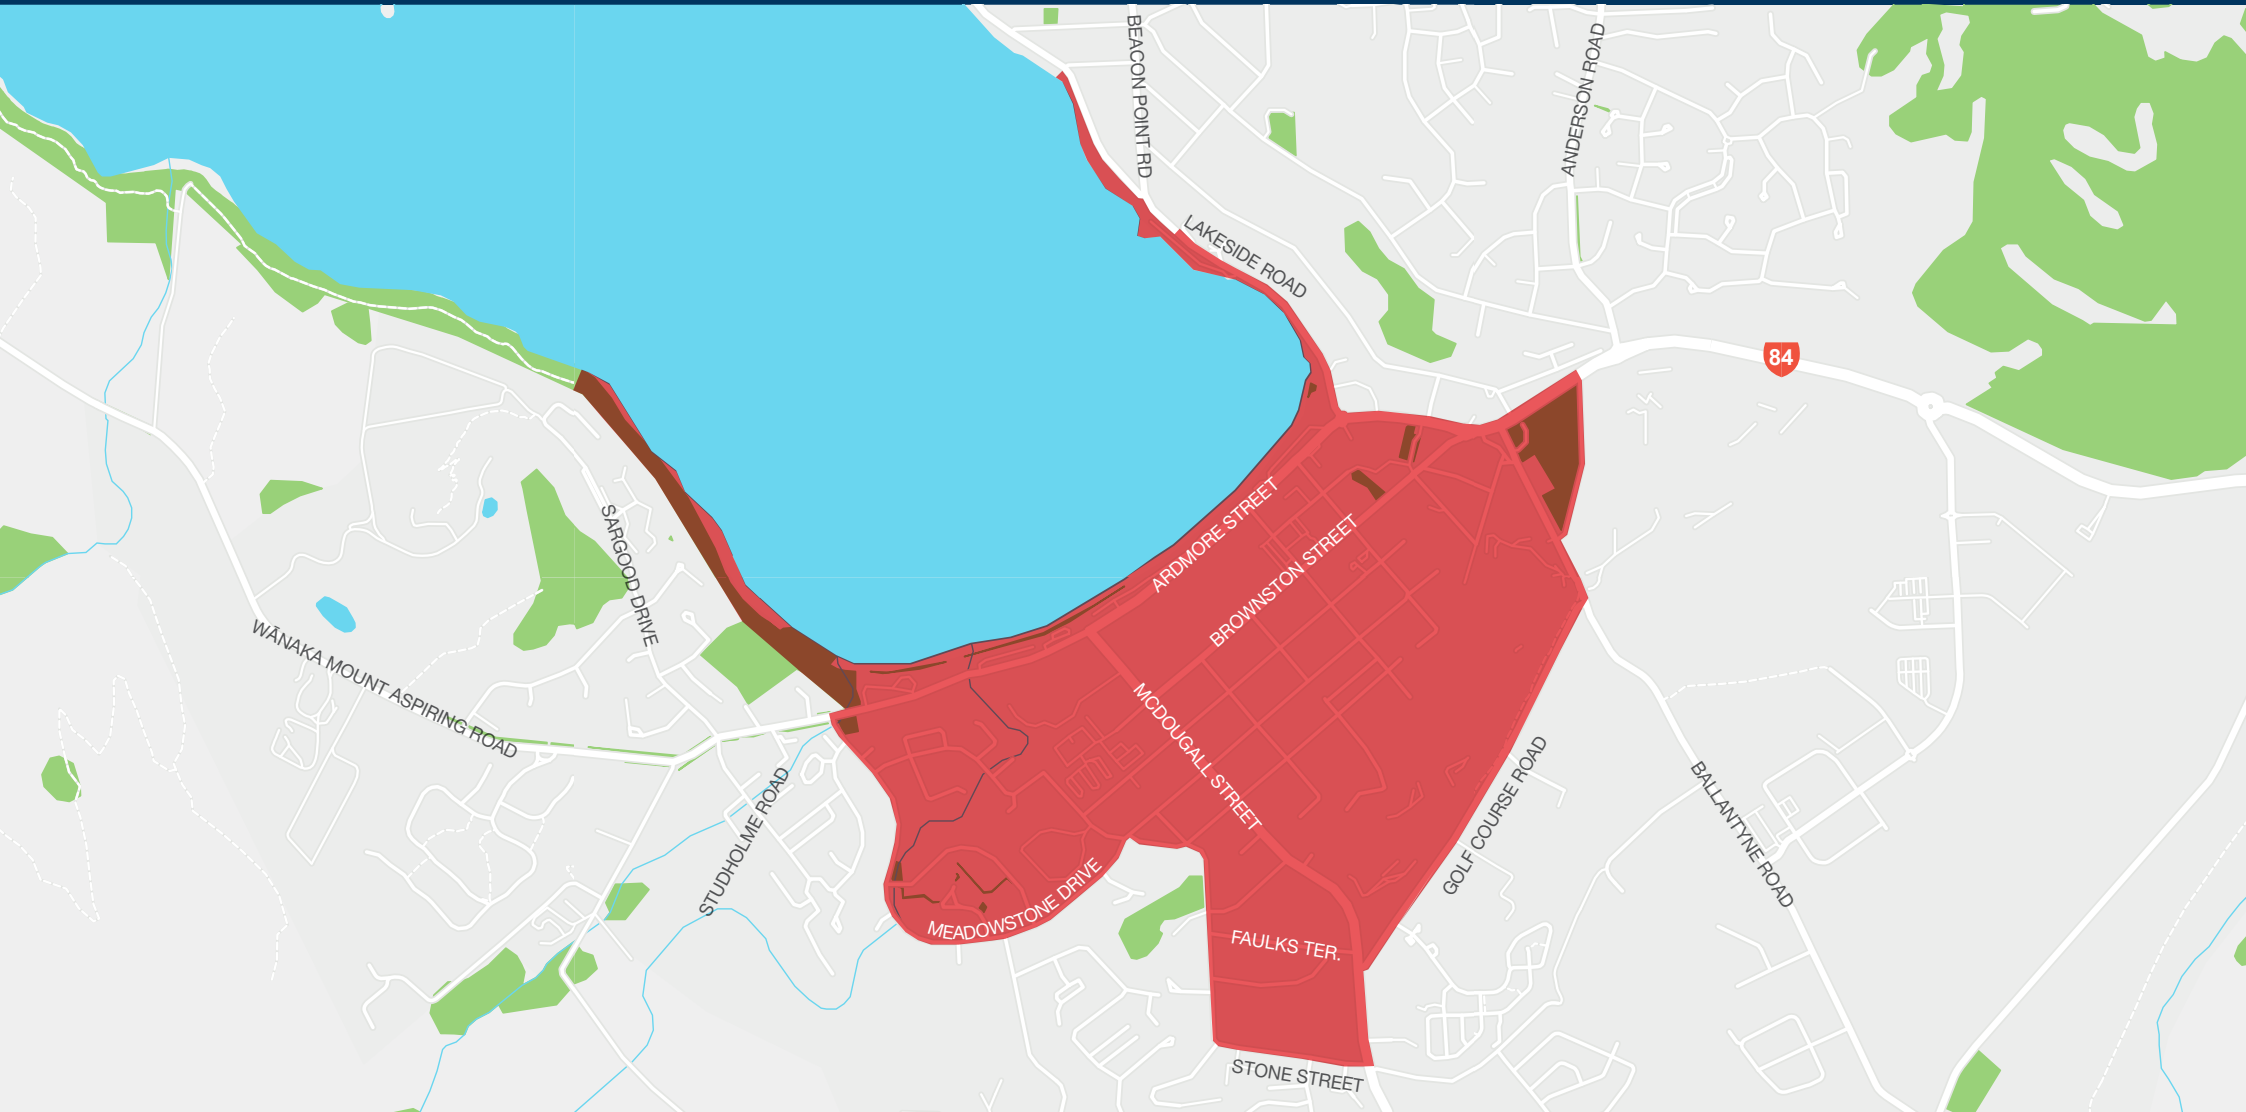

Alcohol ban zones in Wānaka

An alcohol ban is in place in parts of Wānaka from 8.00pm-8.00am every day. A 24 hour ban also applies from 8.00am on 24 December through to 6.00am on 6 January the following year.

FEBRUARY	MARCH	APRIL	MAY	JUNE	JULY	AUGUST	SEPTEMBER	OCTOBER	NOVEMBER	DECEMBER	JANUARY
----------	-------	-------	-----	------	------	--------	-----------	---------	----------	----------	---------

24 hour

Year round