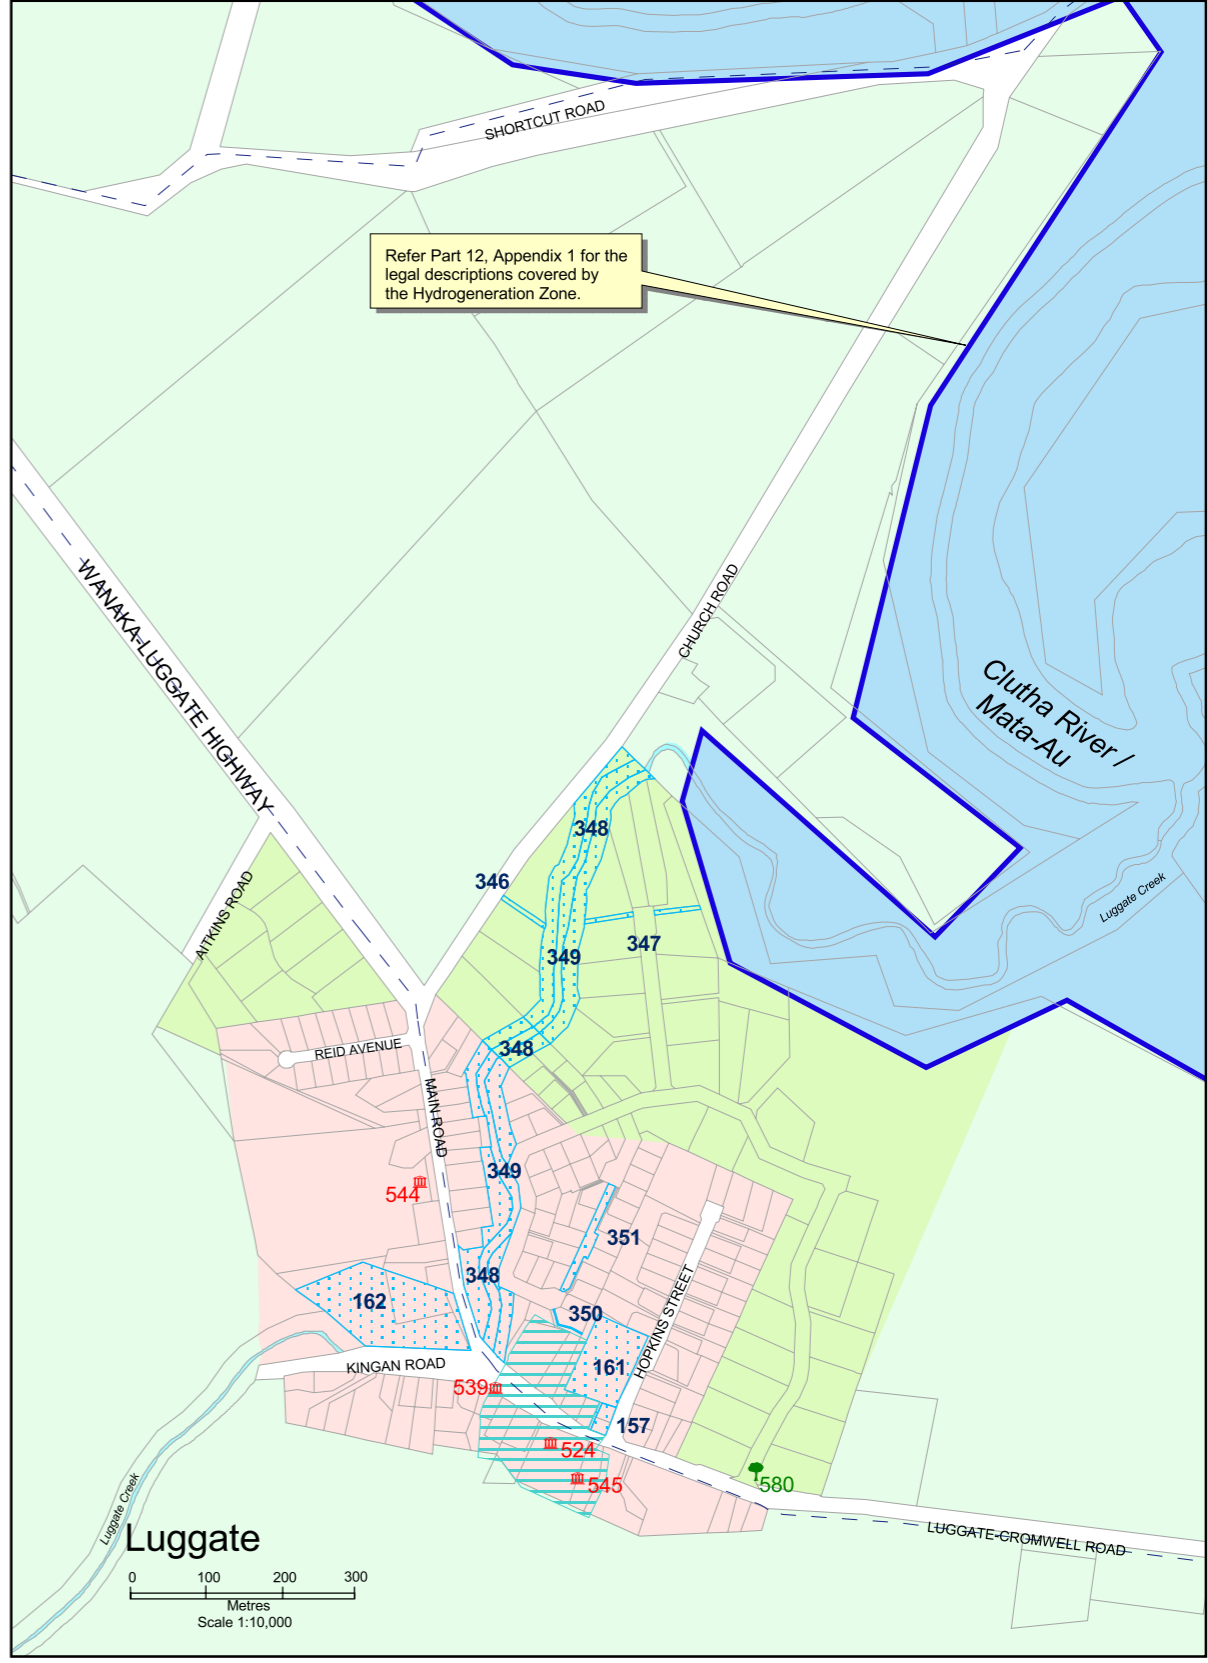

Parcel boundaries derived from New Zealand Core Records System Vector Data (Corax) obtained from LINZ under the LINZ Licence Agreement

CENTRAL OTAGO DISTRICT

| | |
|----|----|
| 7 | 8 |
| 10 | 11 |
| 13 | |

Maps created by QLDC GIS department

11