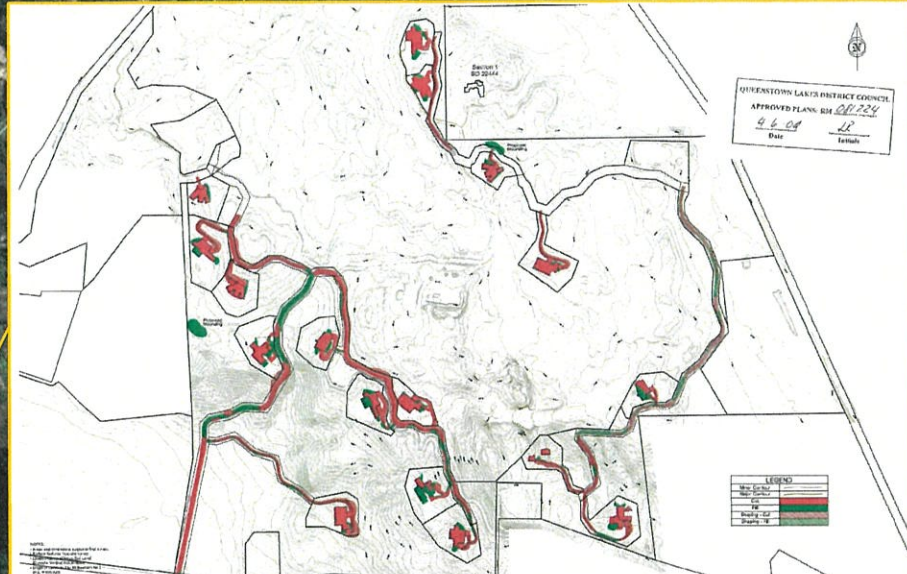

Meadow Park Structure Plan

The Hills Resource Consent (Seeking 150 Residential Units /Visitor Accommodation Units)

Seeking Millbrook Special Zone

Arrowtown South Structure Plan

Millbrook Resort Zone Structure Plan

Seeking Wakatipu Basin – Lifestyle Precinct (14 Lots)

Arrowtown Lifestyle Retirement Village Special Housing Area

Approximate locations of key approved developments and changes sought via PDP Stage 2 process