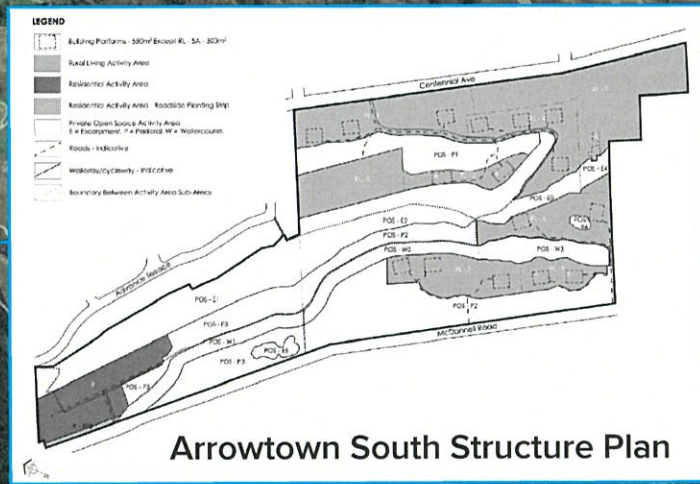

Meadow Park Structure Plan

The Hills Resource Consent (Seeking 150 Residential Units /Visitor Accommodation Units)

Seeking Millbrook Special Zone

Arrowtown South Structure Plan

Millbrook Resort Zone Structure Plan

Seeking Wakatipu Basin – Lifestyle Precinct (14 Lots)

Arrowtown Lifestyle Retirement Village Special Housing Area

Approximate locations of key approved developments and changes sought via PDP Stage 2 process