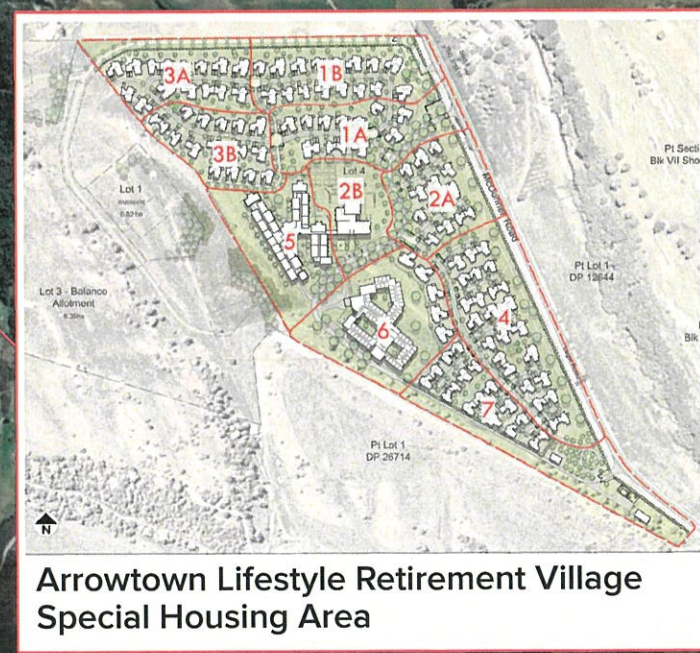

Meadow Park Structure Plan

The Hills Resource Consent (Seeking 150 Residential Units /Visitor Accommodation Units)

Seeking Millbrook Special Zone

Arrowtown South Structure Plan

Millbrook Resort Zone Structure Plan

Seeking Wakatipu Basin – Lifestyle Precinct (14 Lots)

Arrowtown Lifestyle Retirement Village Special Housing Area

Approximate locations of key approved developments and changes sought via PDP Stage 2 process